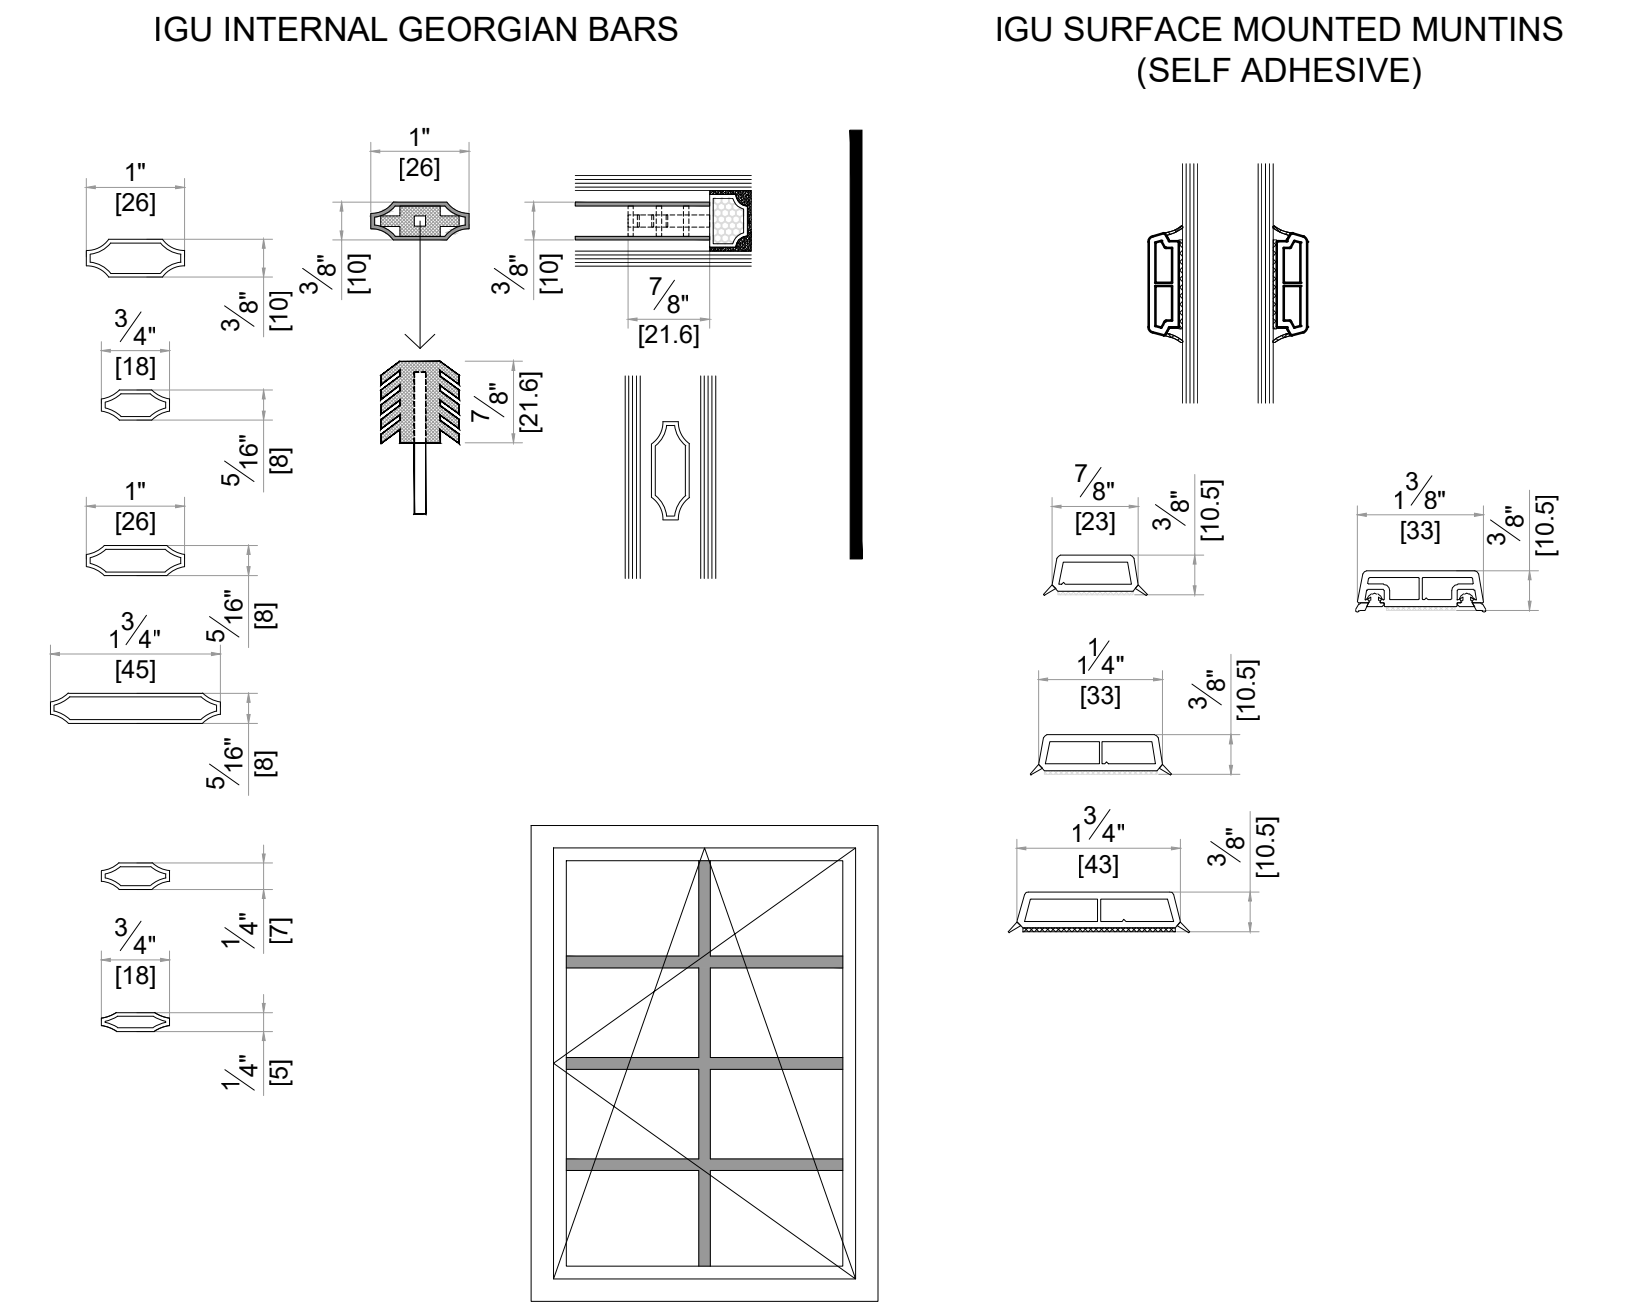

GEORGIAN BARS