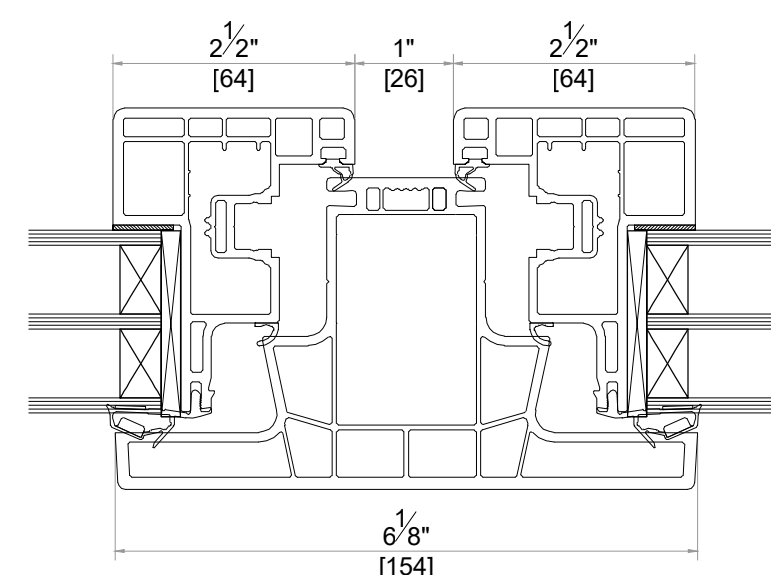

**WINDOWS TILT & TURN (ELEVATIONS OUTSIDE LOOK)**

C1

C1

COUPLING PROFILES

D1

D1

COUPLING PROFILES

D1

E1

D1

COUPLING PROFILES

D1

E2

D1

FRAME EXTENSION ASSEMBLY EXAMPLES

B1

B2

SILL CONNECTOR ASSEMBLY EXAMPLES

B3

FRAME EXTENSION ASSEMBLY EXAMPLES

B4

SILL

**CORNER PROFILES**

90° CORNER

SYSTEM : GEALAN KUBUS  
DATE : 11/30/2021 SCALE : 6" = 1'-0"  
DESCRIPTION