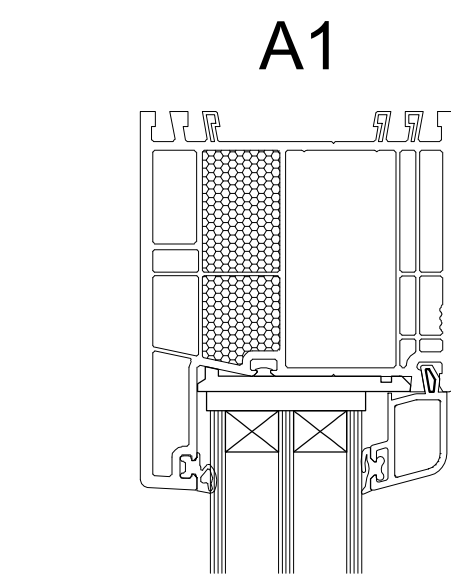

**WINDOWS TILT & TURN (ELEVATIONS OUTSIDE LOOK)**

C1

C1

COUPLING PROFILES

D1

D1

COUPLING PROFILES

D1

E1

D1

COUPLING PROFILES

D1

E2

D1

FRAME EXTENSION ASSEMBLY EXAMPLES

B1

B2

SILL CONNECTOR ASSEMBLY EXAMPLES

B3

FRAME EXTENSION ASSEMBLY EXAMPLES

B4

SILL

**CORNER PROFILES**

90° CORNER

SYSTEM : GEALAN KUBUS  
DATE : 11/30/2021 SCALE : 6" = 1'-0"  
DESCRIPTION