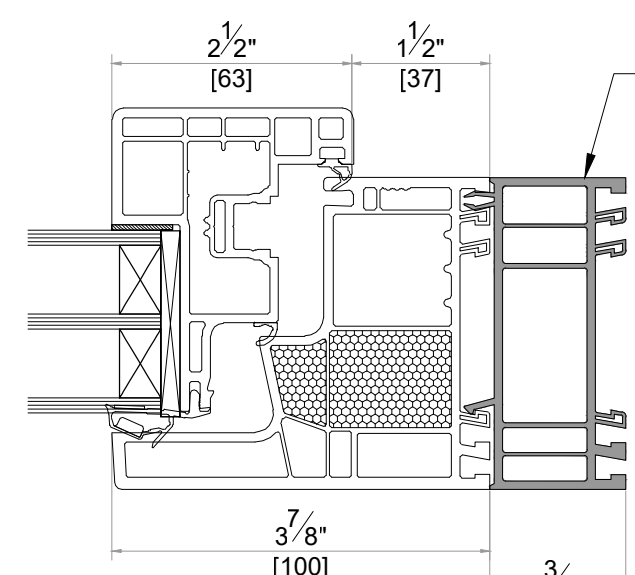

**WINDOWS TILT & TURN (ELEVATIONS OUTSIDE LOOK)**

C1

C1

COUPLING PROFILES

D1

D1

COUPLING PROFILES

D1

E1

D1

COUPLING PROFILES

D1

E2

D1

FRAME EXTENSION ASSEMBLY EXAMPLES

B1

B2

SILL CONNECTOR ASSEMBLY EXAMPLES

B3

FRAME EXTENSION ASSEMBLY EXAMPLES

B4

SILL

**CORNER PROFILES**

90° CORNER

SYSTEM : GEALAN KUBUS  
DATE : 11/30/2021 SCALE : 6" = 1'-0"  
DESCRIPTION