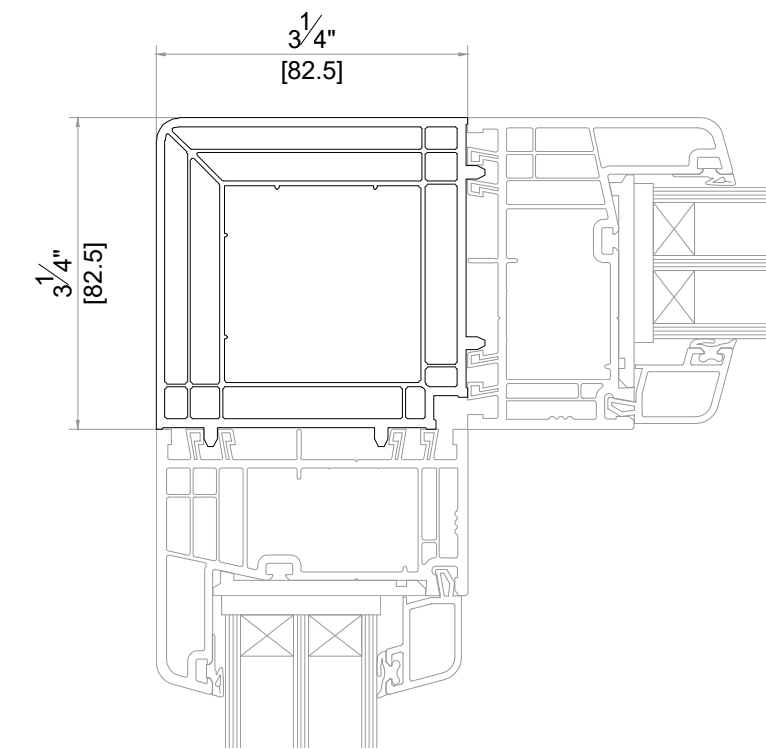

B2

SILL CONNECTOR ASSEMBLY EXAMPLES

B3

FRAME EXTENSION ASSEMBLY EXAMPLES

B4

SILL

**CORNER PROFILES**

90° CORNER

SYSTEM : GEALAN KUBUS  
DATE : 11/30/2021 SCALE : 6" = 1'-0"  
DESCRIPTION