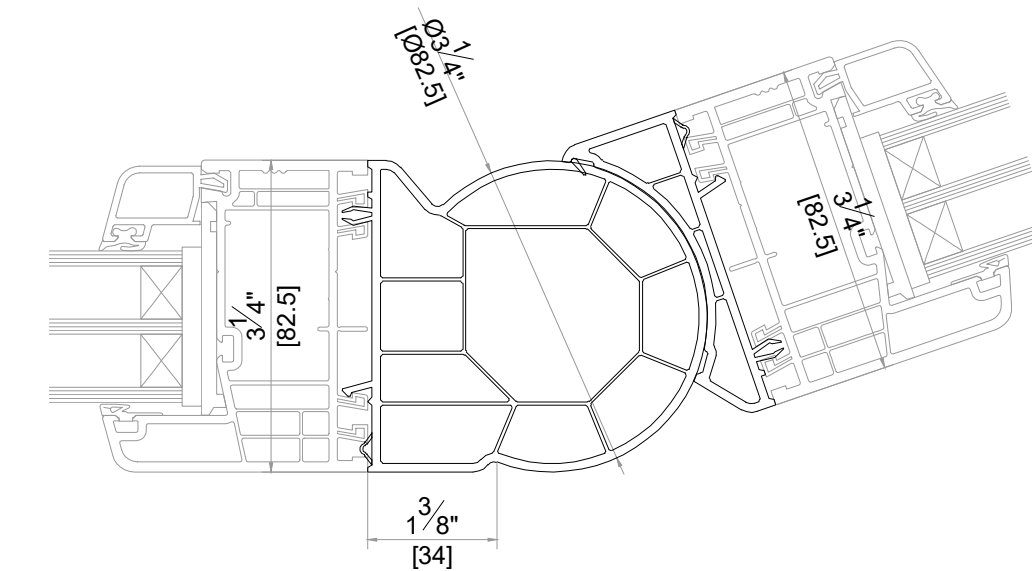

ADJUSTABLE CORNER