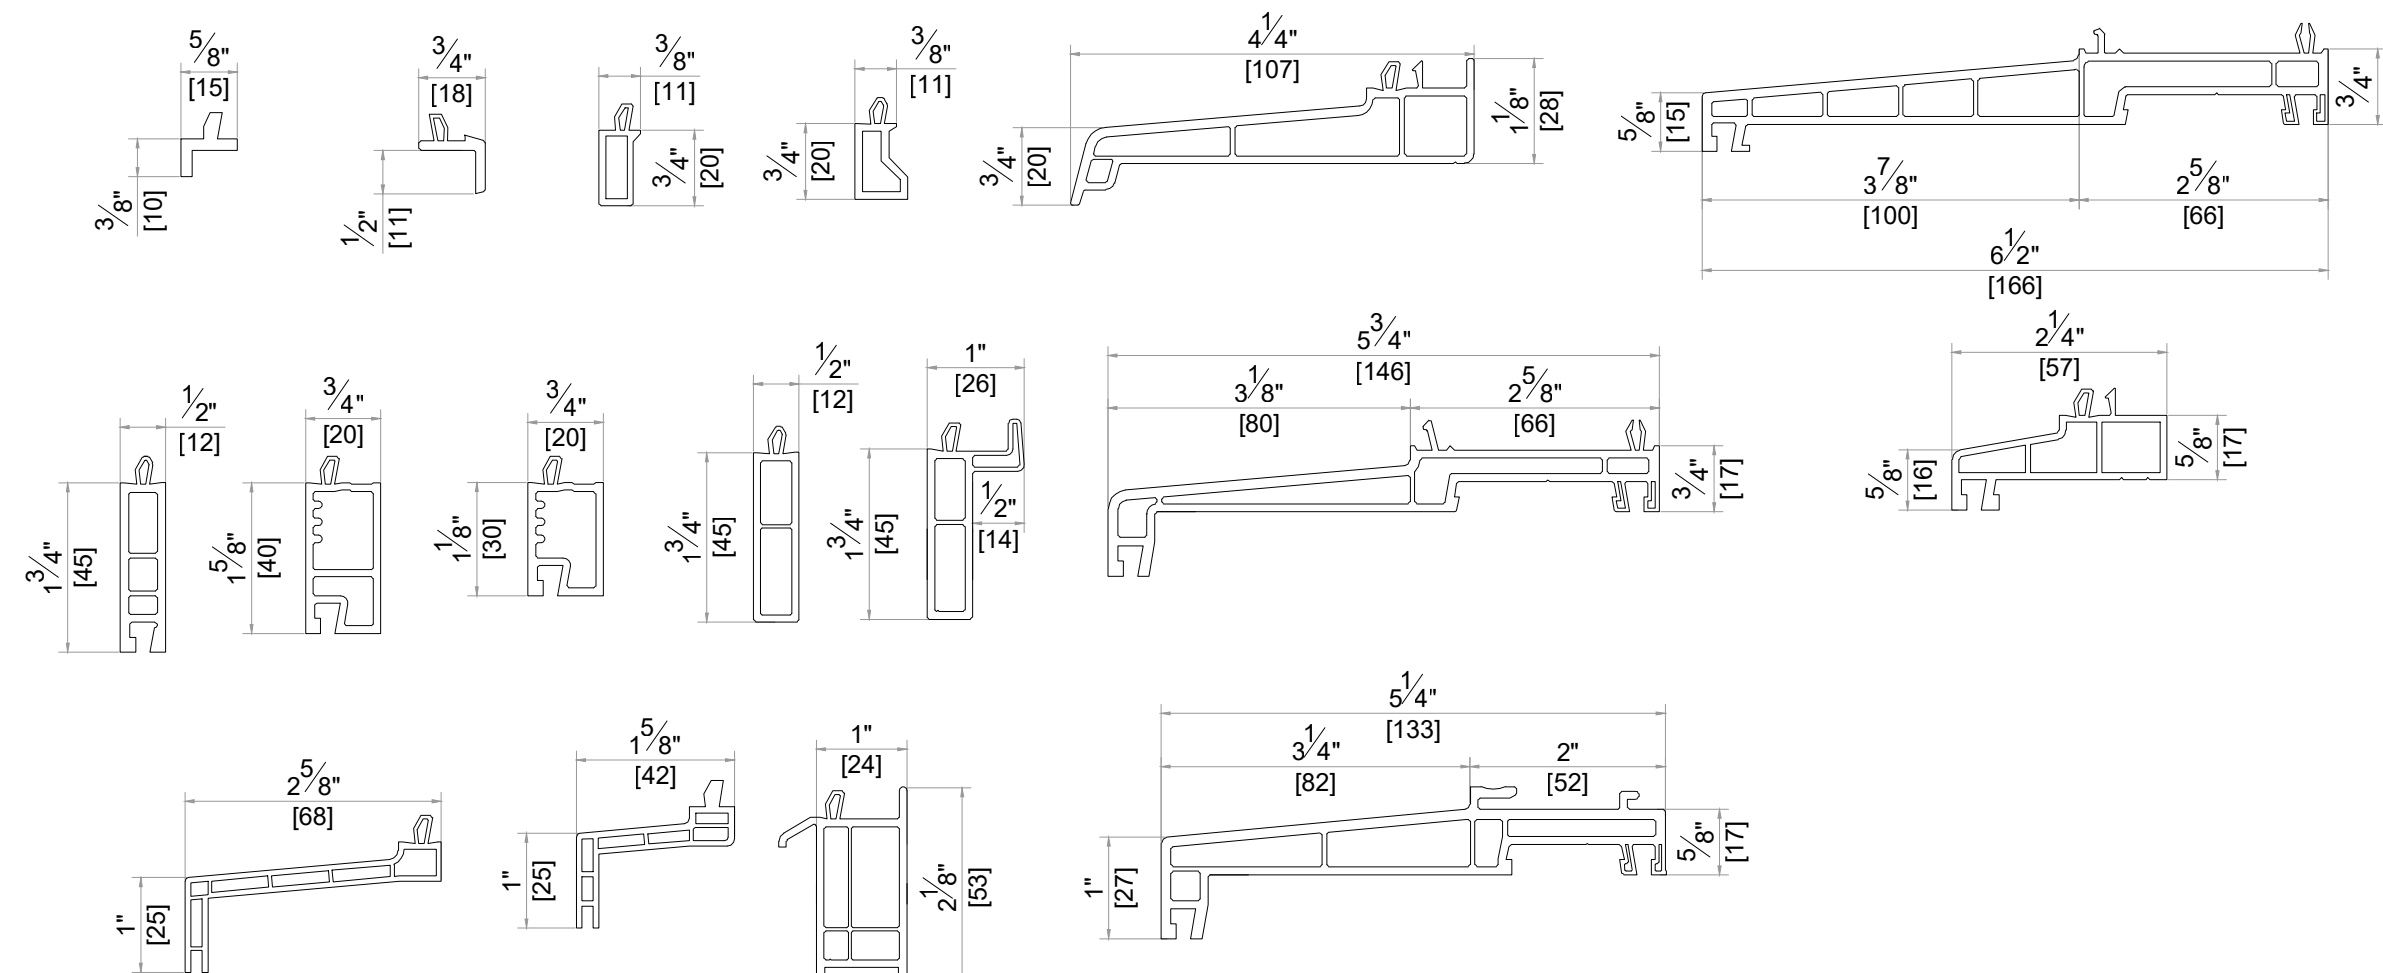

OTHER uPVC SILLS