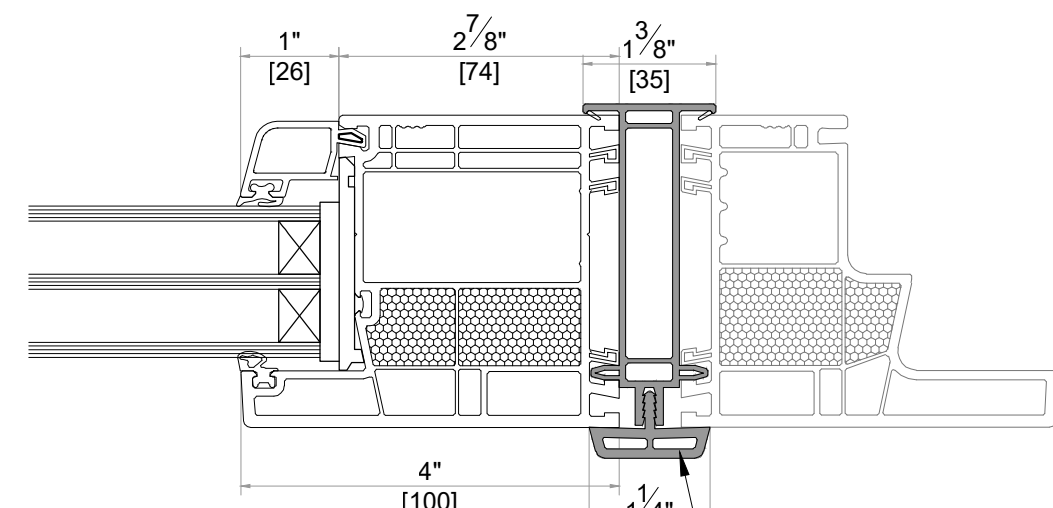

**WINDOWS TILT & TURN (ELEVATIONS OUTSIDE LOOK)**

C1

C1

COUPLING PROFILES

D1

D1

COUPLING PROFILES

D1

SYSTEM : GEALAN KUBUS  
DATE : 11/30/2021 SCALE : 6" = 1'-0"  
DESCRIPTION