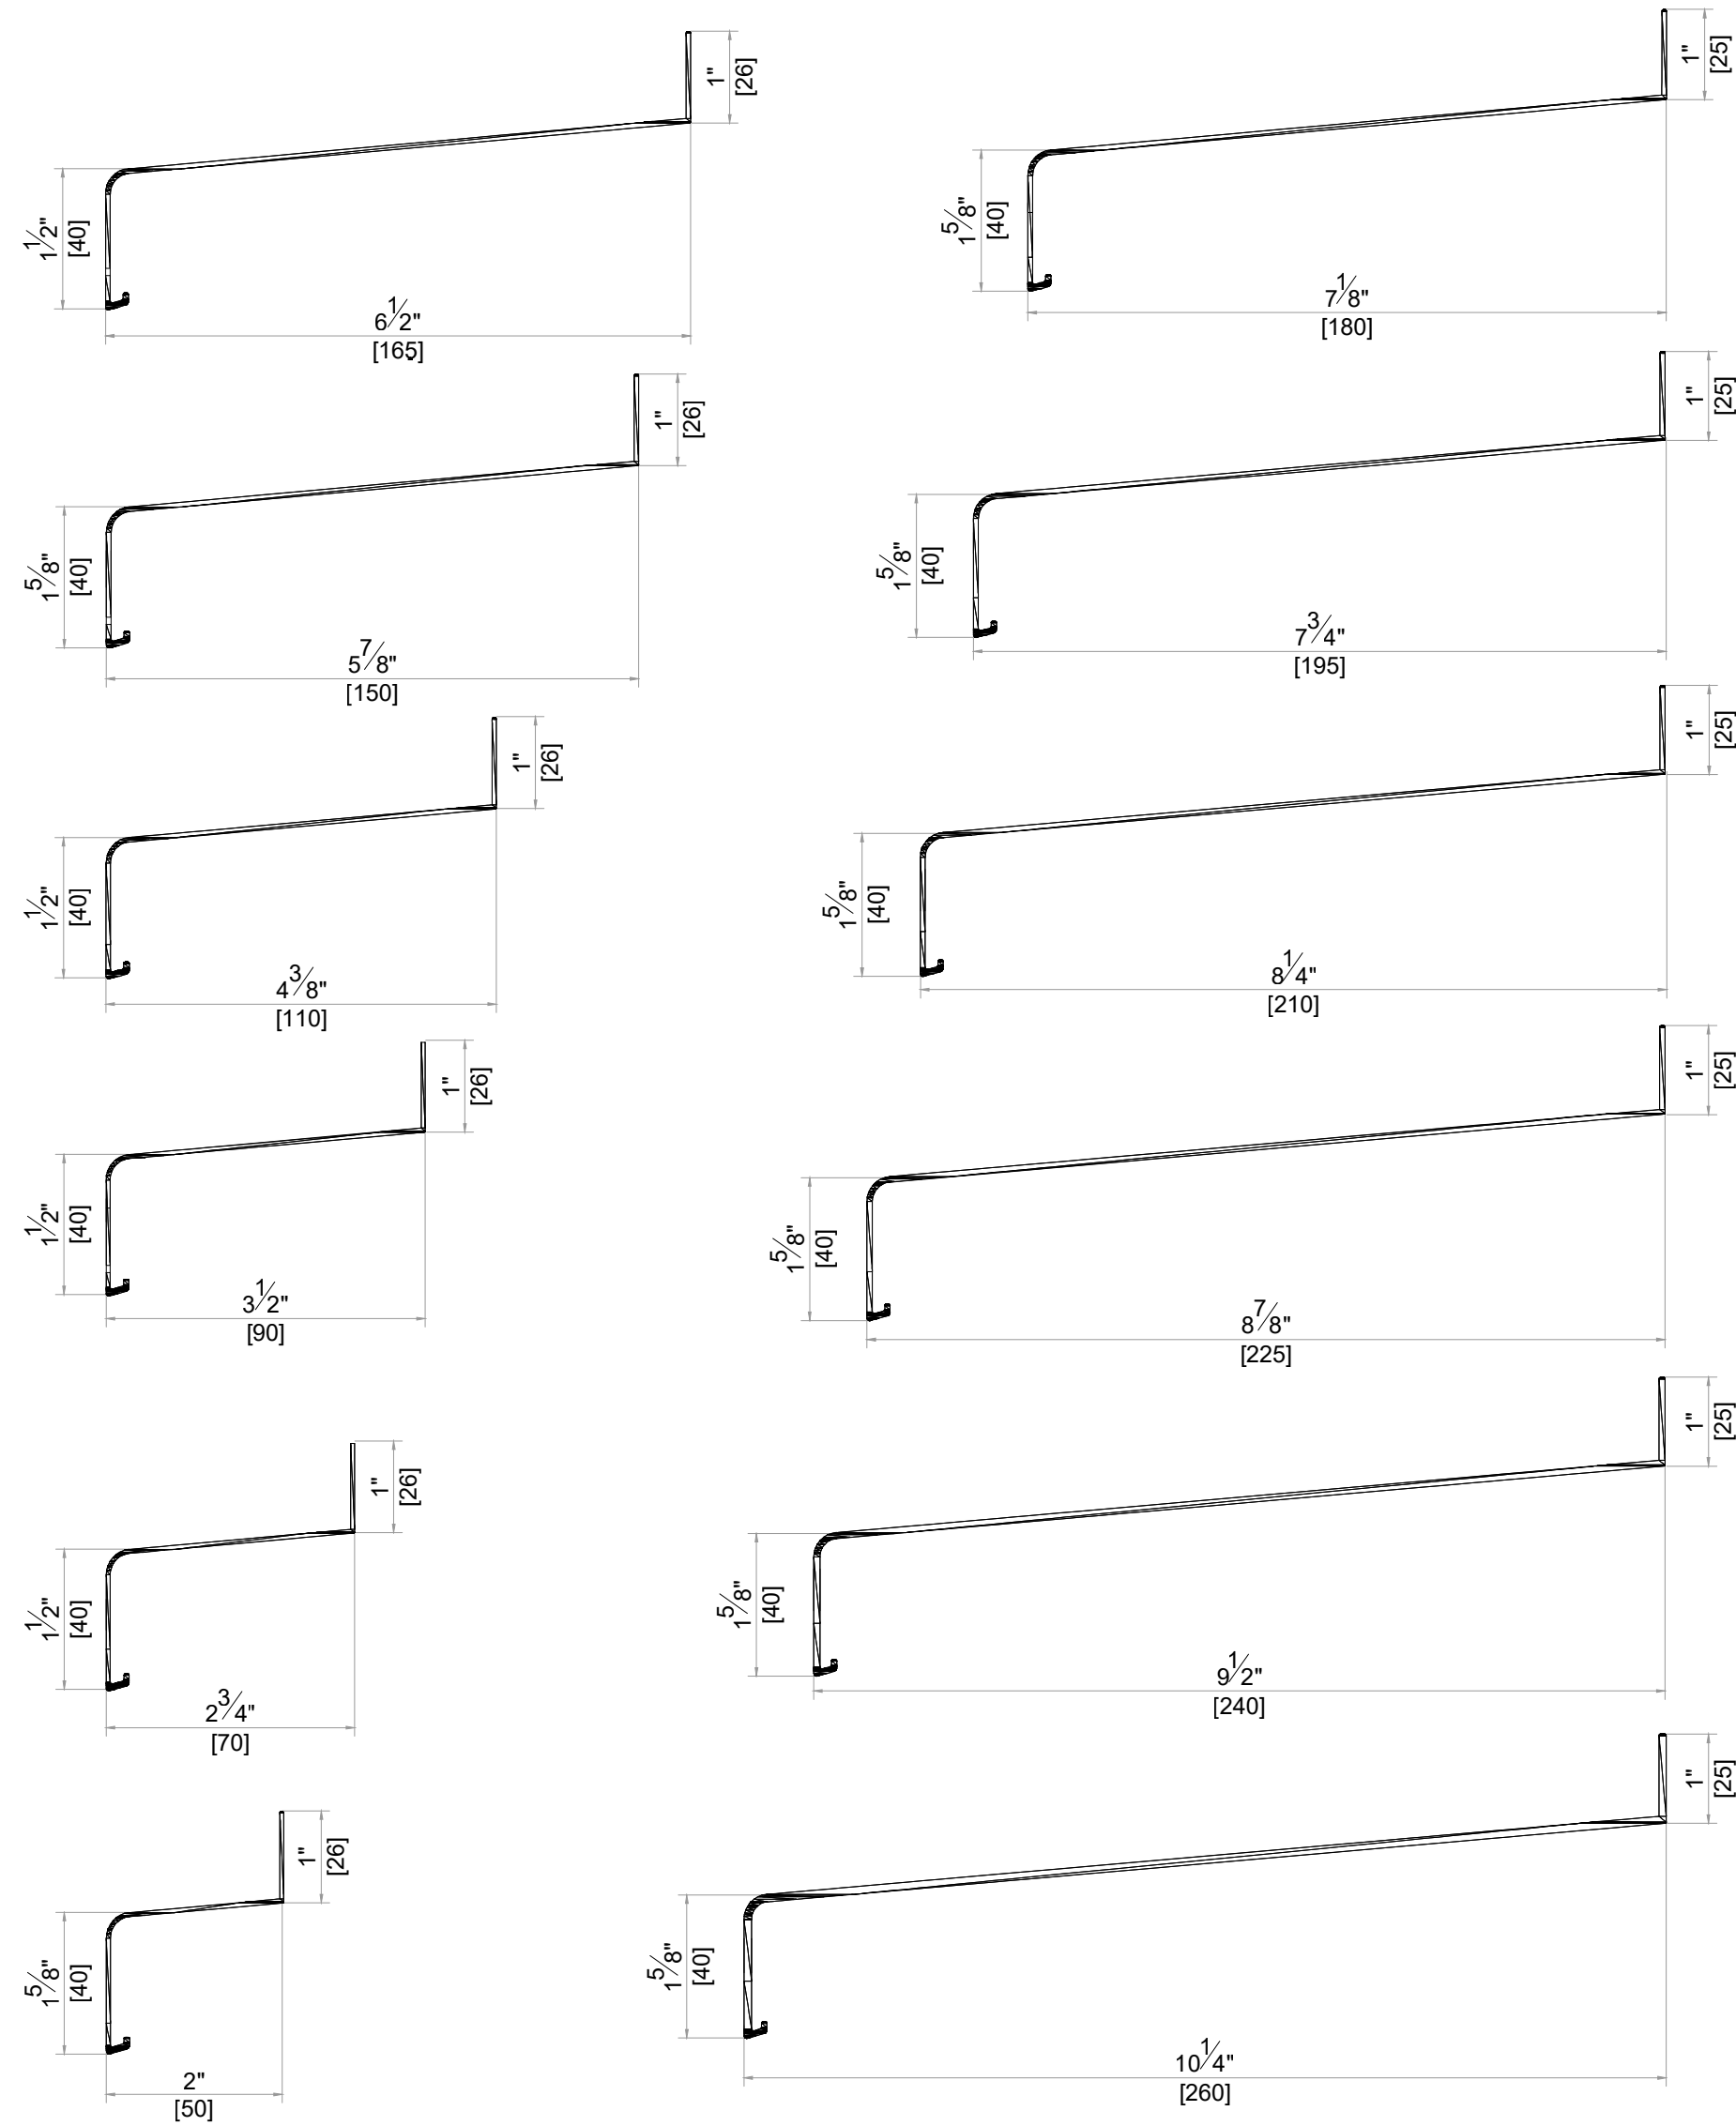

ALUMINUM SILL OPTIONS