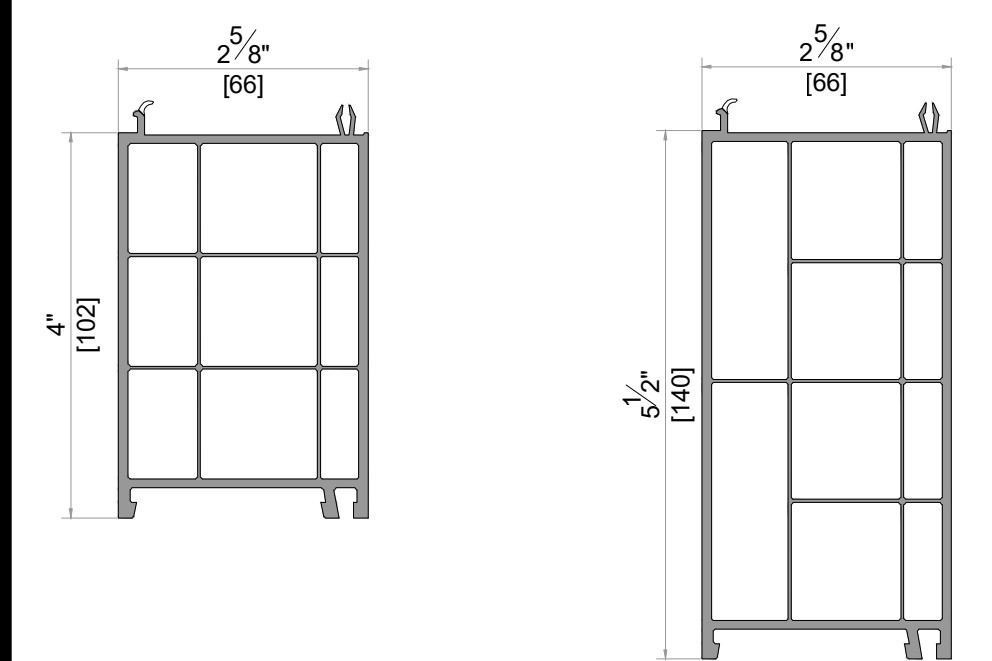

OTHER SILL CONNECTORS

Address : 3315 Williams Blvd SW Suite 2 Box 338
Cedar Rapids, Iowa 52404-1478
Email : info@hawkeyewindows.com
Phone : 319-232-3220
800-701-3220

SYSTEM : GEALAN KUBUS
DATE : 11/30/2021 SCALE : 6" = 1'-0"
DESCRIPTION