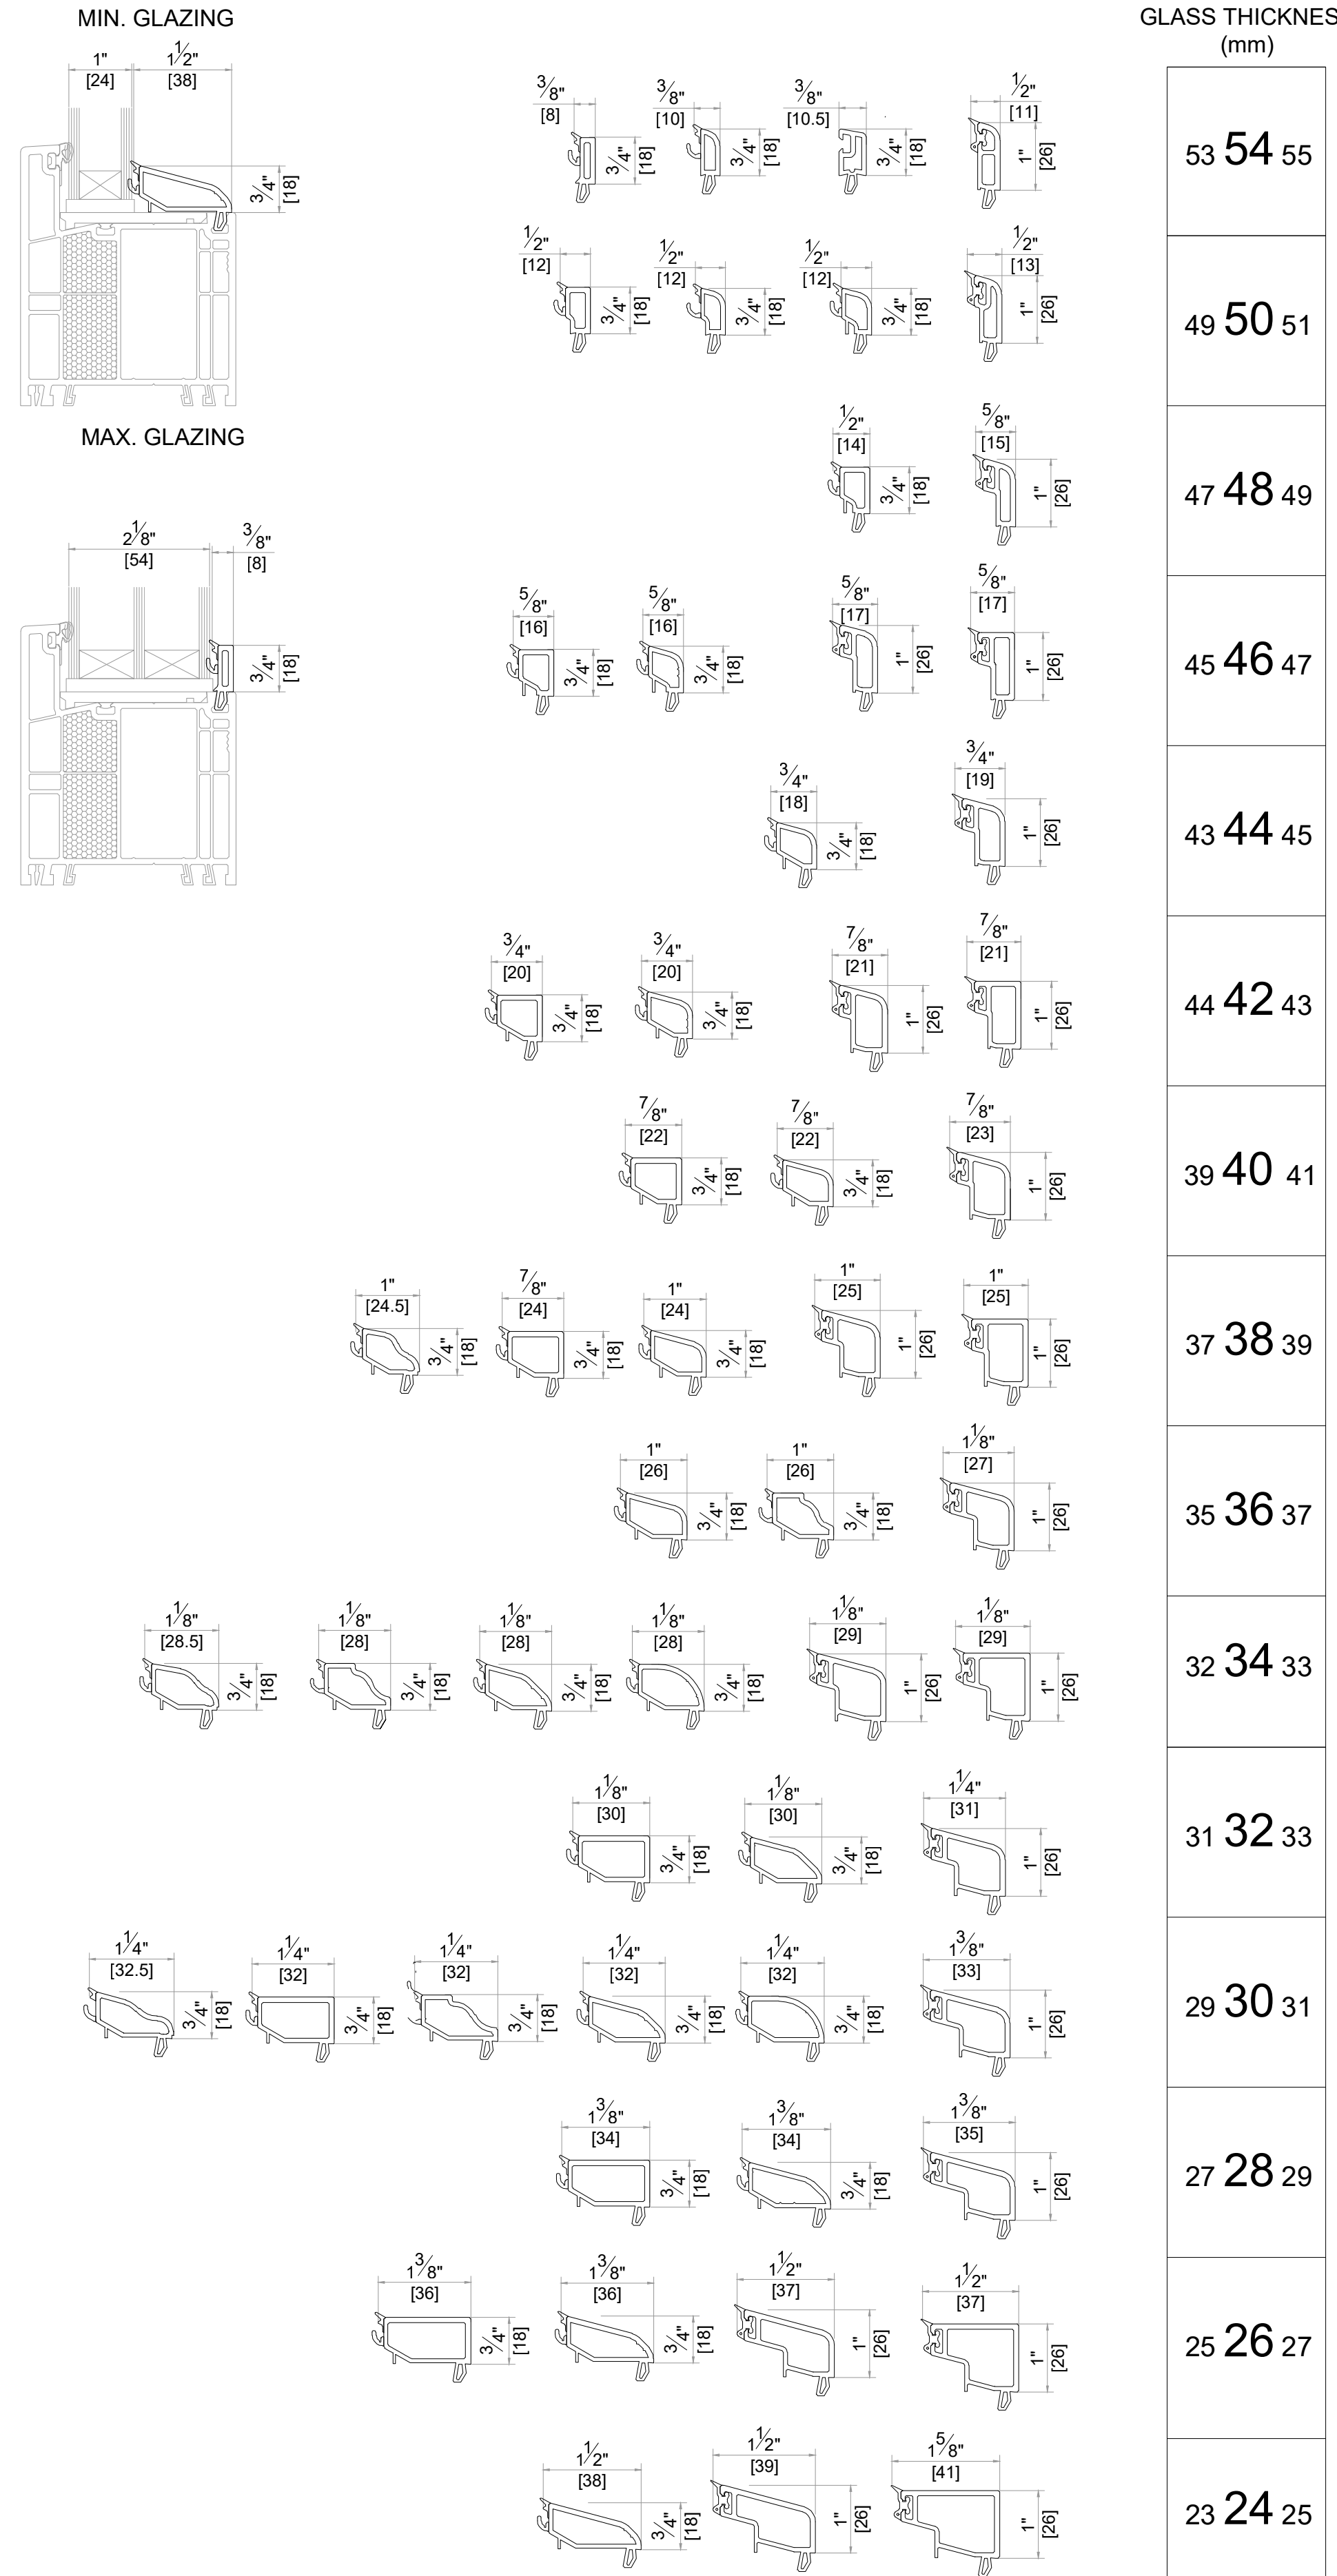

GLAZING BEADS