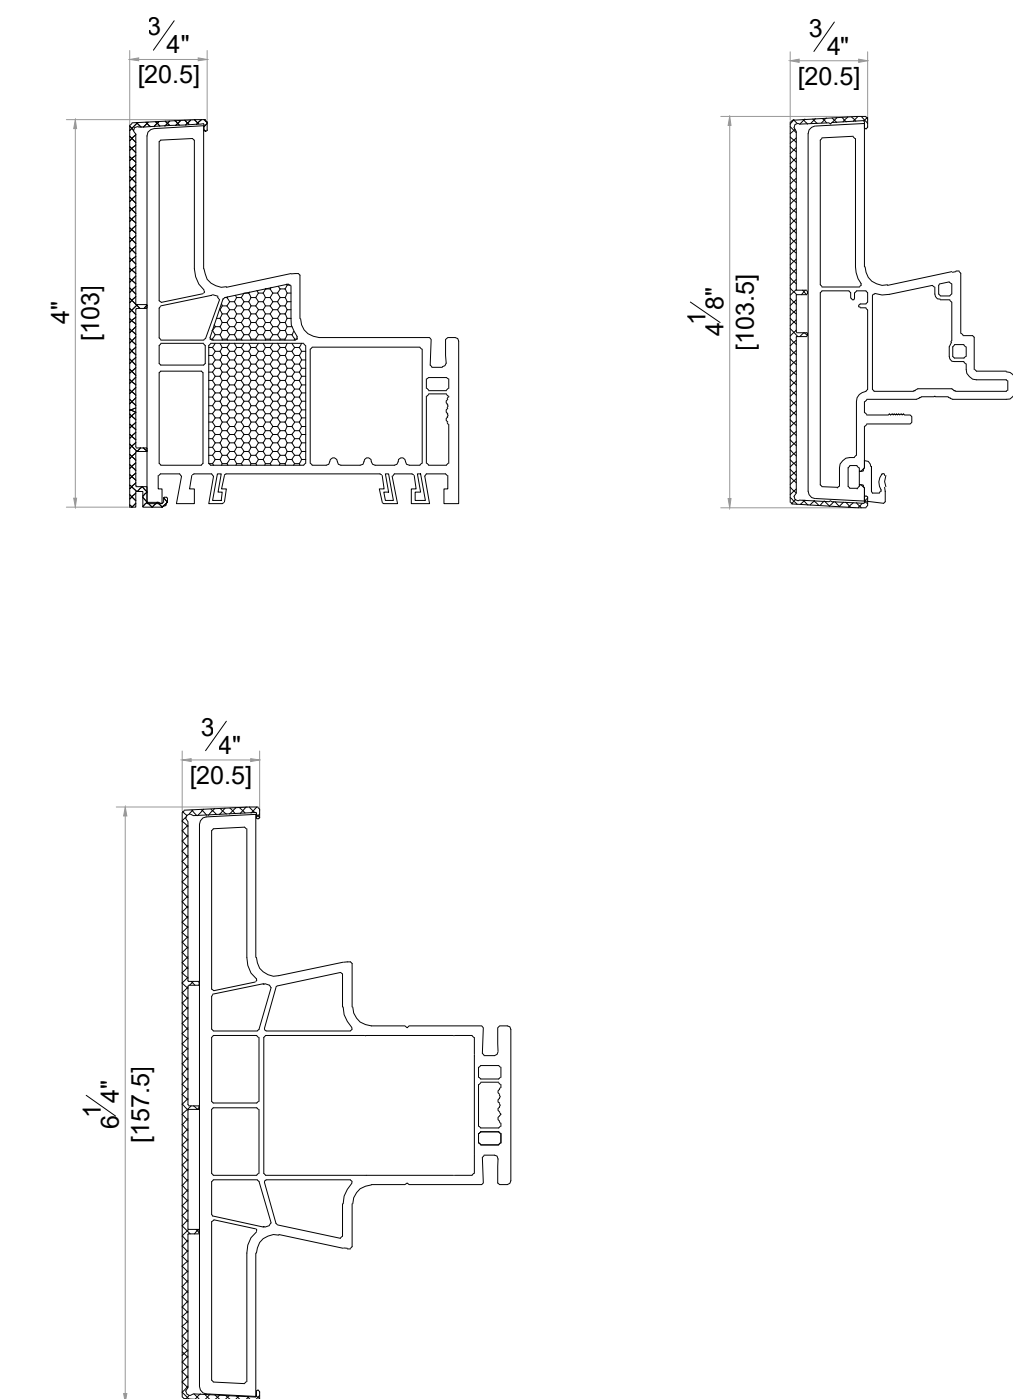

COVER PROFILES

HAWKEYE
WINDOWS & DOORS
ANY FIT FOR EXCELLENCE

SYSTEM : GEALAN KUBUS
DATE : 11/30/2021 SCALE : 6" = 1'-0"
DESCRIPTION

Address : 3315 Williams Blvd SW Suite 2 Box 338
Cedar Rapids, Iowa 52404-1478
Email : info@hawkeyewindows.com
Phone : 319-232-3220
800-701-3220