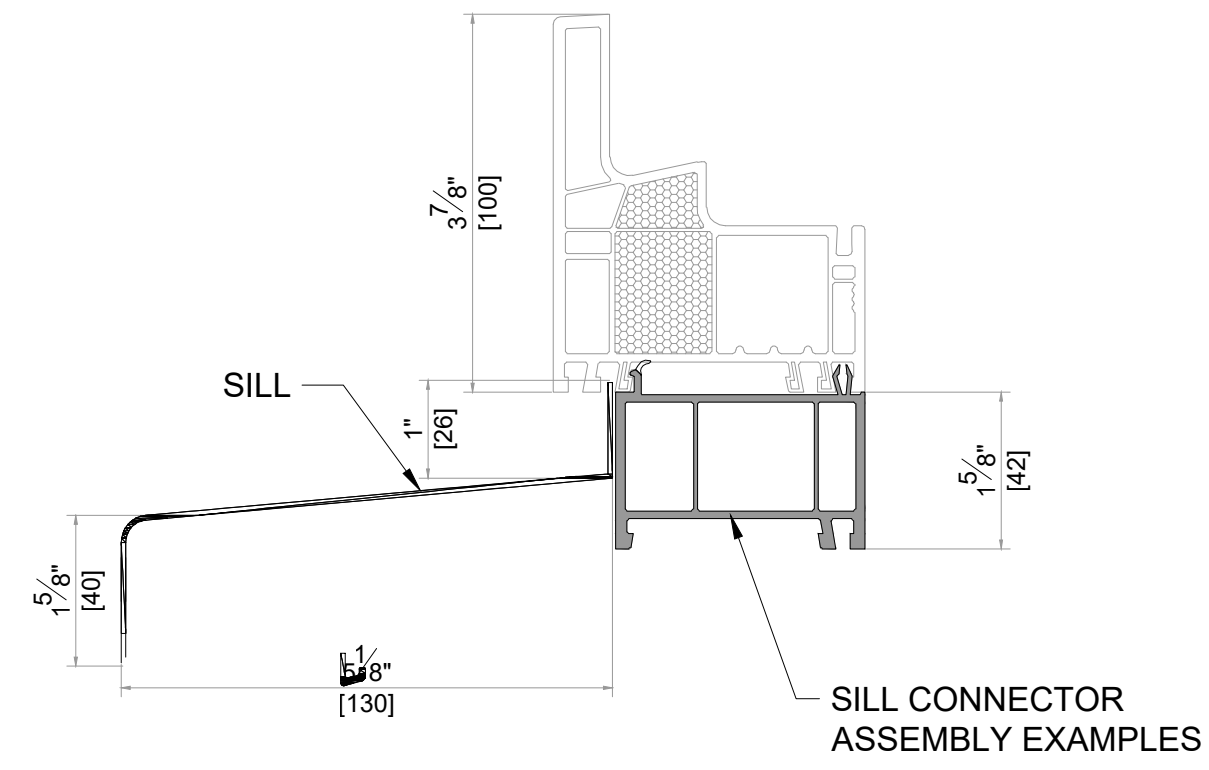

ALUMINUM SILL OPTIONS