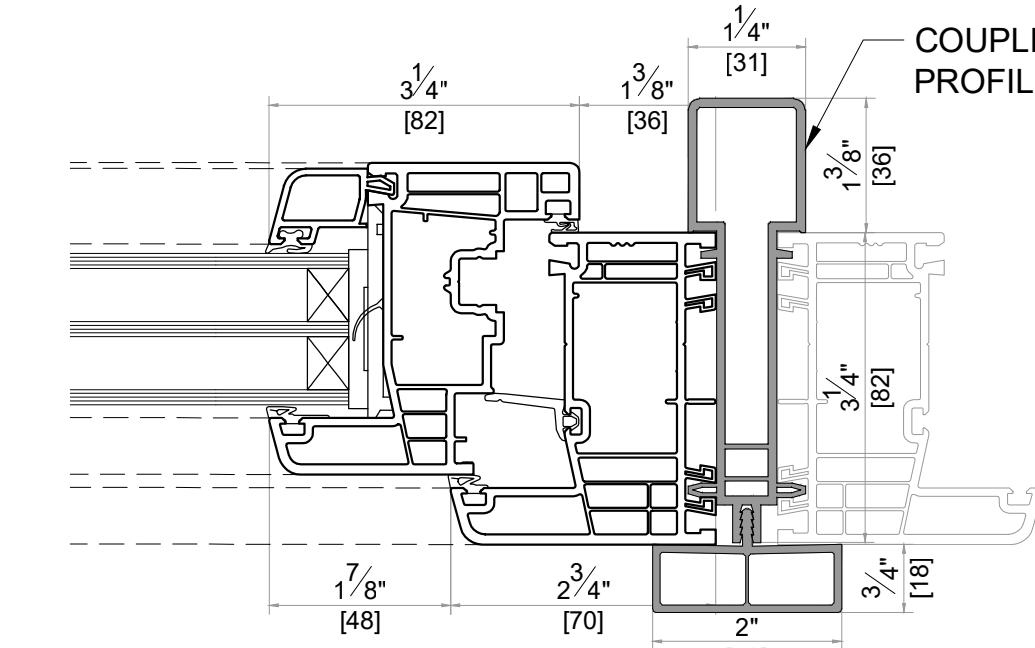

WINDOWS TILT & TURN (ELEVATIONS OUTSIDE LOOK)

C1 MEDIUM FRAME

NARROW MULLION F1

E1 MEDIUM SASH

C2 MEDIUM FRAME

NARROW MULLION F2

E2 MEDIUM SASH

B1 SILL CONNECTOR ASSEMBLY EXAMPLES

SYSTEM : GEALAN S9000
DATE : 11/30/2021 SCALE : 6" = 1'-0"
DESCRIPTION

DOORS (ELEVATIONS OUTSIDE LOOK)

THRESHOLDS

OTHER FRAME PROFILES

OTHER MULLION PROFILES

OTHER SASH PROFILES

Address : 3315 Williams Blvd SW Suite 2 Box 338
Cedar Rapids, Iowa 52404-1478
Email : info@hawkeyewindows.com
Phone : 319-232-3220
800-701-3220

SYSTEM : GEALAN S9000
DATE : 11/30/2021 SCALE : 6" = 1'-0"

DESCRIPTION

ALUMINUM SILL OPTIONS

OVERLAP PROFILES

CORNER PROFILES

ADJUSTABLE CORNER

GLAZING BEADS

MIN. GLAZING	MAX. GLAZING	GLASS THICKNESS (mm)
		53 54 55
		49 50 51
		47 48 49
		45 46 47
		43 44 45
		44 42 43
		39 40 41
		37 38 39
		35 36 37
		32 34 33
		31 32 33
		29 30 31
		27 28 29
		25 26 27
		23 24 25

GEORGIAN BARS

COVER PROFILES

SYSTEM : GEALAN S9000

DATE : 11/30/2021	SCALE : 6" = 1'-0"
DESCRIPTION	

 Address : 3315 Williams Blvd SW Suite 2 Box 338
 Cedar Rapids, Iowa 52404-1478
 Email : info@hawkeyewindows.com
 Phone : 319-232-3220
 800-701-3220