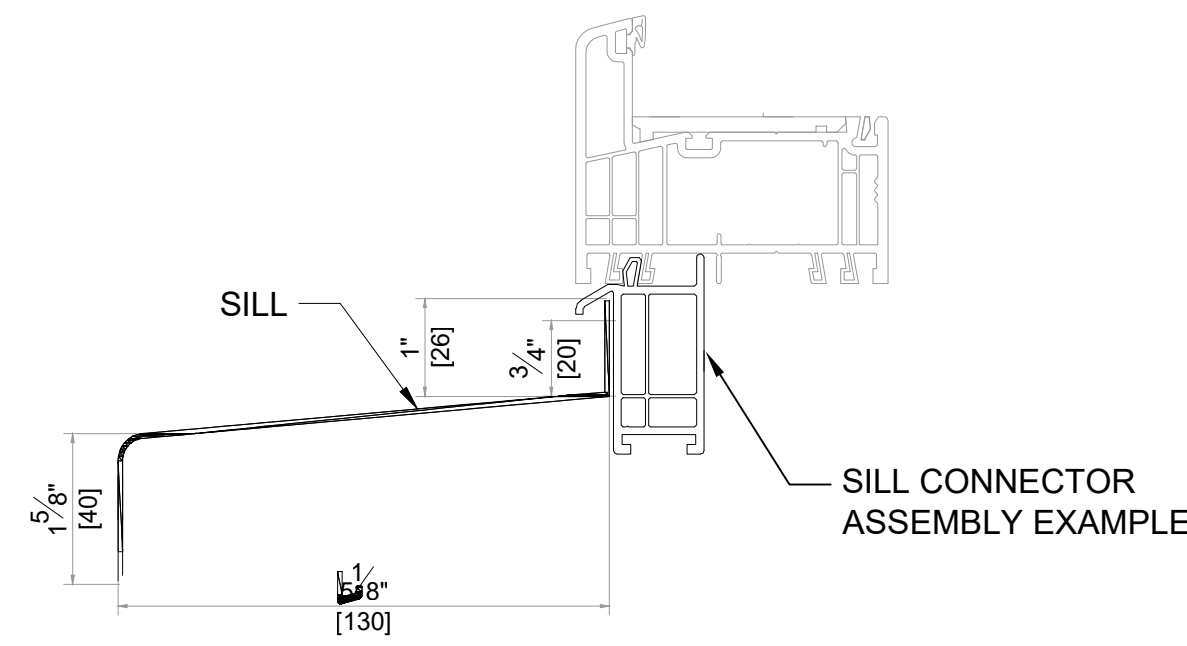

SYSTEM : GEALAN S9000
DATE : 11/30/2021 SCALE : 6" = 1'-0"
DESCRIPTION

DOORS (ELEVATIONS OUTSIDE LOOK)

THRESHOLDS

OTHER FRAME PROFILES

OTHER MULLION PROFILES

OTHER SASH PROFILES

Address : 3315 Williams Blvd SW Suite 2 Box 338
Cedar Rapids, Iowa 52404-1478
Email : info@hawkeyewindows.com
Phone : 319-232-3220
800-701-3220

SYSTEM : GEALAN S9000
DATE : 11/30/2021 SCALE : 6" = 1'-0"

DESCRIPTION

ALUMINUM SILL OPTIONS

OVERLAP PROFILES

CORNER PROFILES

ADJUSTABLE CORNER

GLAZING BEADS

MIN. GLAZING	MAX. GLAZING	GLASS THICKNESS (mm)
		53 54 55
		49 50 51
		47 48 49
		45 46 47
		43 44 45
		44 42 43
		39 40 41
		37 38 39
		35 36 37
		32 34 33
		31 32 33
		29 30 31
		27 28 29
		25 26 27
		23 24 25

GEORGIAN BARS

COVER PROFILES

SYSTEM : GEALAN S9000

DATE : 11/30/2021	SCALE : 6" = 1'-0"
DESCRIPTION	

 Address : 3315 Williams Blvd SW Suite 2 Box 338
 Cedar Rapids, Iowa 52404-1478
 Email : info@hawkeyewindows.com
 Phone : 319-232-3220
 800-701-3220