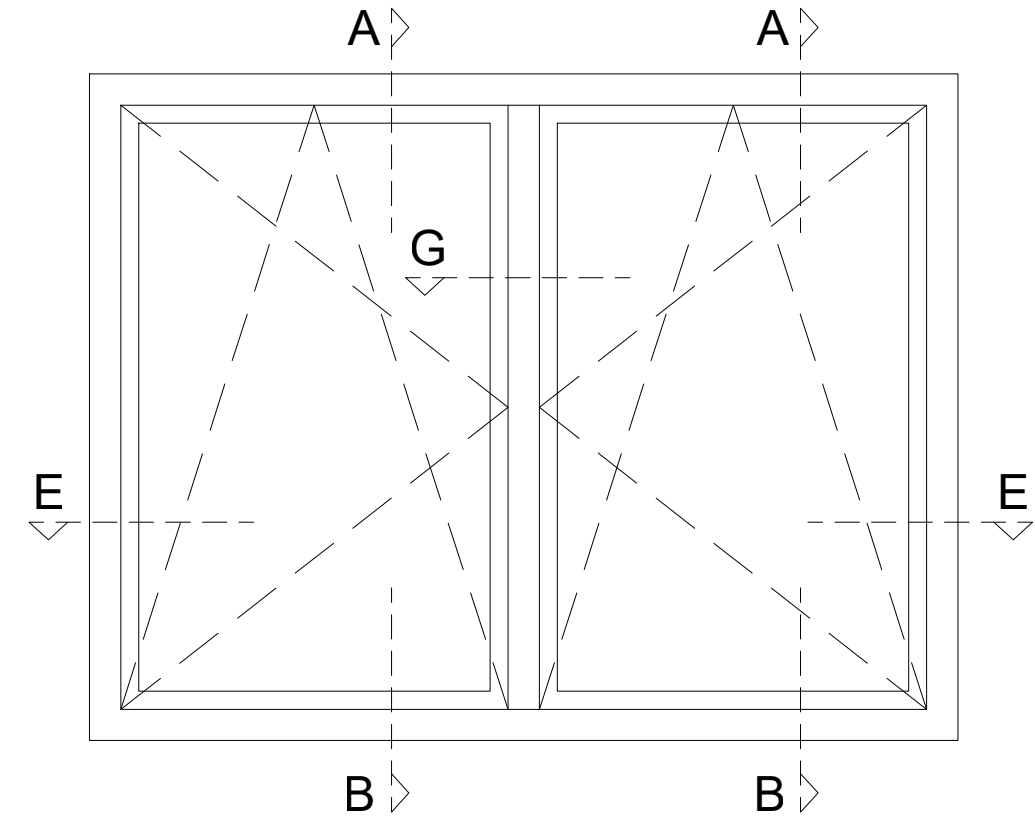

WINDOWS TILT & TURN (ELEVATIONS OUTSIDE LOOK)

C1 MEDIUM FRAME

NARROW MULLION F1

E1 MEDIUM SASH

C2 MEDIUM FRAME

NARROW MULLION F2

E2 MEDIUM SASH

B1 SILL CONNECTOR ASSEMBLY EXAMPLES

SYSTEM : GEALAN S9000
DATE : 11/30/2021 SCALE : 6" = 1'-0"
DESCRIPTION

DOORS (ELEVATIONS OUTSIDE LOOK)

THRESHOLDS

OTHER FRAME PROFILES

OTHER MULLION PROFILES

OTHER SASH PROFILES

Address : 3315 Williams Blvd SW Suite 2 Box 338
Cedar Rapids, Iowa 52404-1478
Email : info@hawkeyewindows.com
Phone : 319-232-3220
800-701-3220

SYSTEM : GEALAN S9000
DATE : 11/30/2021 SCALE : 6" = 1'-0"

DESCRIPTION

ALUMINUM SILL OPTIONS

OVERLAP PROFILES

CORNER PROFILES

ADJUSTABLE CORNER

GLAZING BEADS

MIN. GLAZING	MAX. GLAZING	GLASS THICKNESS (mm)
		53 54 55
		49 50 51
		47 48 49
		45 46 47
		43 44 45
		44 42 43
		39 40 41
		37 38 39
		35 36 37
		32 34 33
		31 32 33
		29 30 31
		27 28 29
		25 26 27
		23 24 25