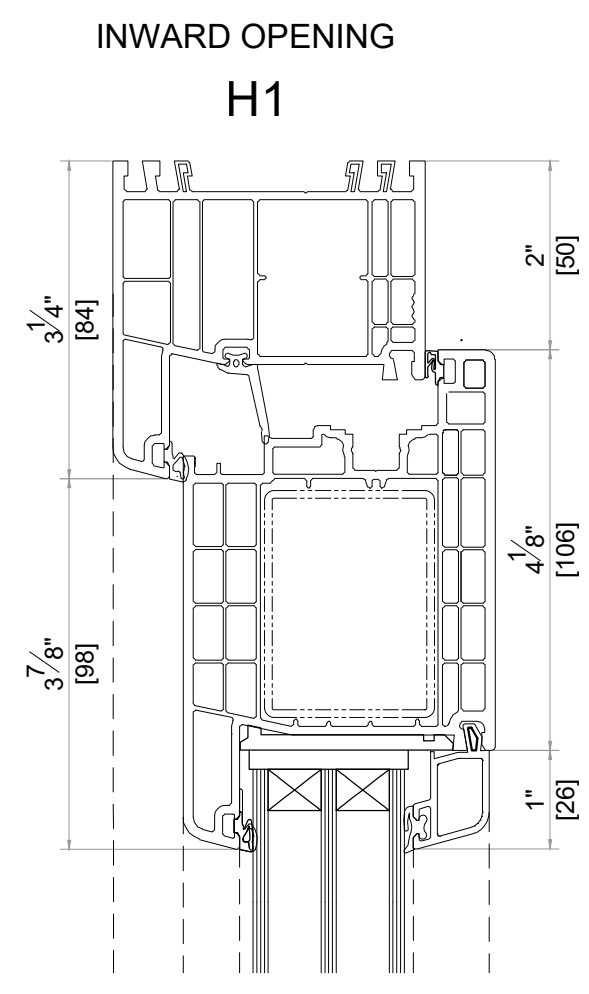

SYSTEM : GEALAN S9000
DATE : 11/30/2021 SCALE : 6" = 1'-0"
DESCRIPTION

DOORS (ELEVATIONS OUTSIDE LOOK)

THRESHOLDS

OTHER FRAME PROFILES

OTHER MULLION PROFILES

OTHER SASH PROFILES

Address : 3315 Williams Blvd SW Suite 2 Box 338
Cedar Rapids, Iowa 52404-1478
Email : info@hawkeyewindows.com
Phone : 319-232-3220
800-701-3220

SYSTEM : GEALAN S9000
DATE : 11/30/2021 SCALE : 6" = 1'-0"

DESCRIPTION

ALUMINUM SILL OPTIONS

OVERLAP PROFILES

CORNER PROFILES

ADJUSTABLE CORNER

GLAZING BEADS

MIN. GLAZING	MAX. GLAZING	GLASS THICKNESS (mm)
		53 54 55
		49 50 51
		47 48 49
		45 46 47
		43 44 45
		44 42 43
		39 40 41
		37 38 39
		35 36 37
		32 34 33
		31 32 33
		29 30 31
		27 28 29
		25 26 27
		23 24 25

GEORGIAN BARS

COVER PROFILES

SYSTEM : GEALAN S9000

DATE : 11/30/2021	SCALE : 6" = 1'-0"
DESCRIPTION	

 Address : 3315 Williams Blvd SW Suite 2 Box 338
 Cedar Rapids, Iowa 52404-1478
 Email : info@hawkeyewindows.com
 Phone : 319-232-3220
 800-701-3220