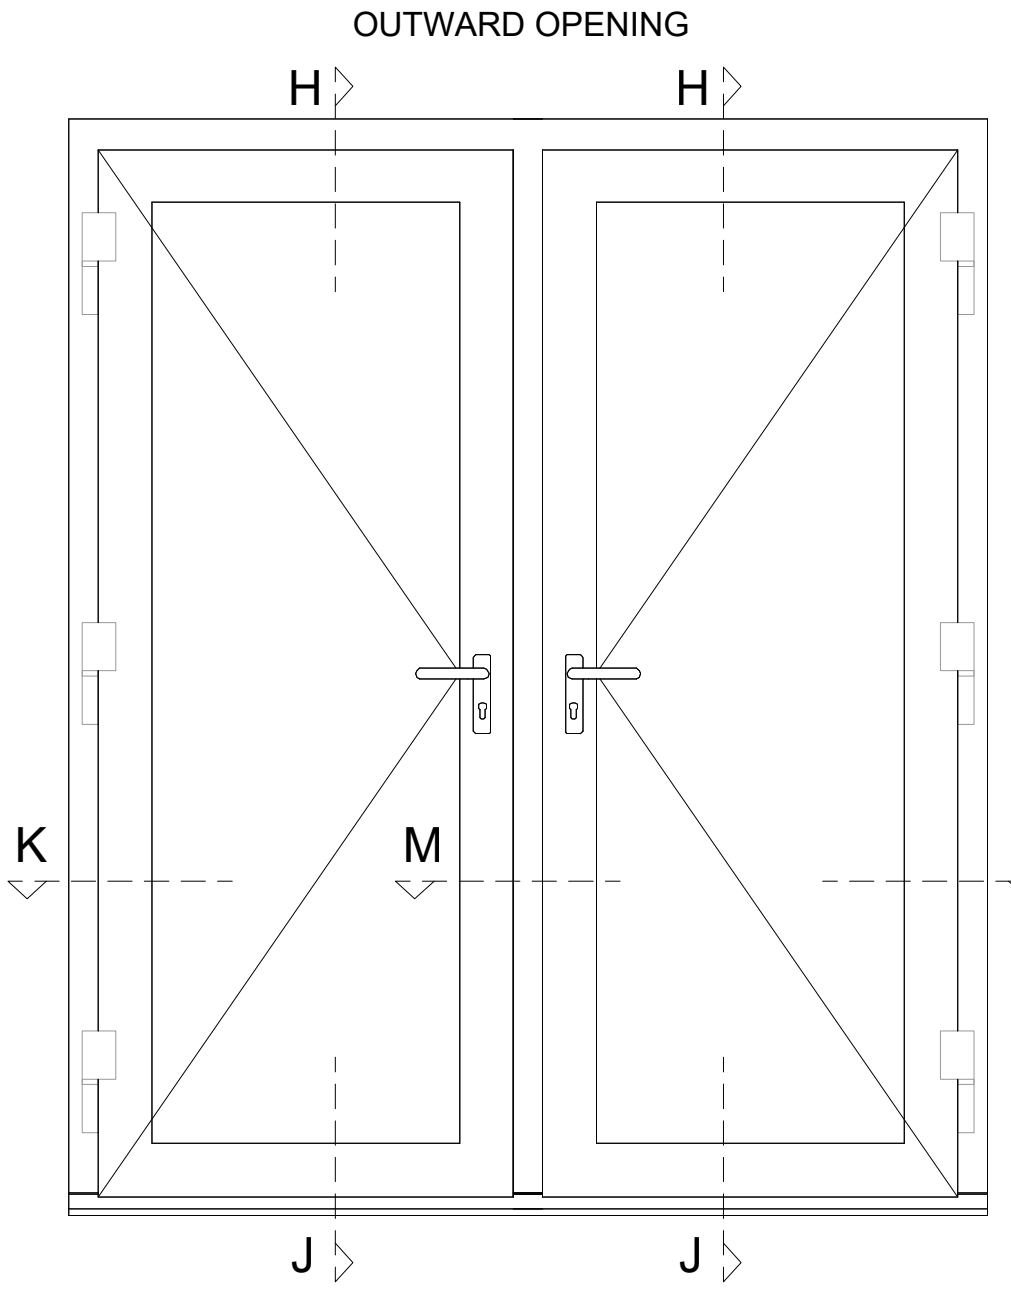

SYSTEM : GEALAN S9000
DATE : 11/30/2021 SCALE : 6" = 1'-0"
DESCRIPTION

DOORS (ELEVATIONS OUTSIDE LOOK)

THRESHOLDS

OTHER FRAME PROFILES

OTHER MULLION PROFILES

OTHER SASH PROFILES

Address : 3315 Williams Blvd SW Suite 2 Box 338
Cedar Rapids, Iowa 52404-1478
Email : info@hawkeyewindows.com
Phone : 319-232-3220
800-701-3220