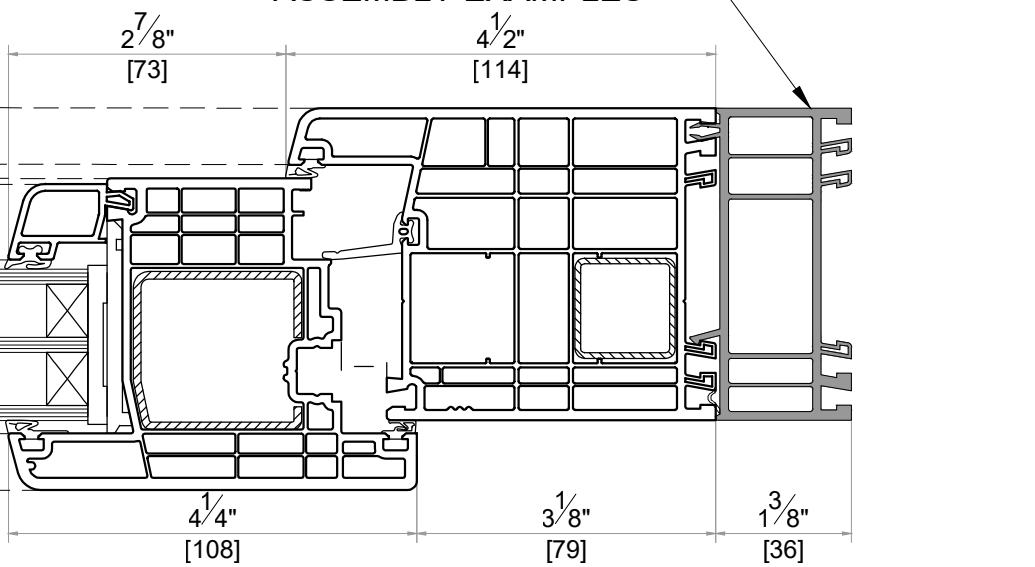

E3 ARCHITRAVE FRAME

FRAME EXTENSION ASSEMBLY EXAMPLES

E1 MEDIUM SASH