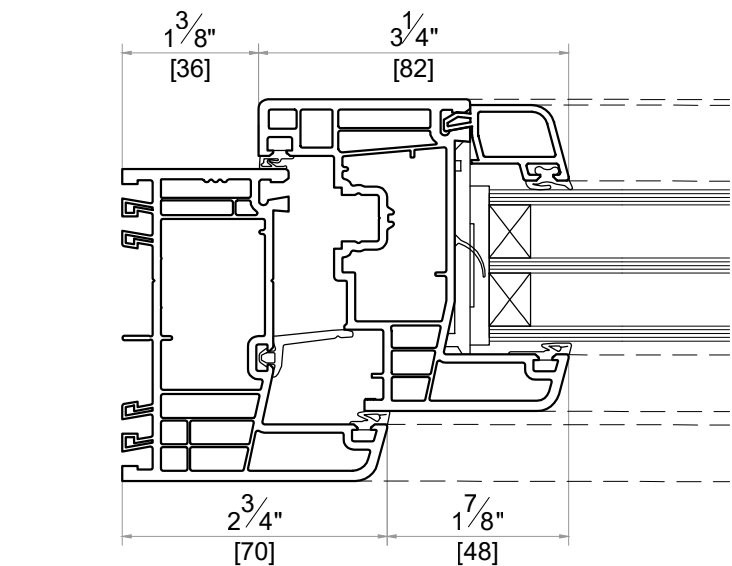

WINDOWS TILT & TURN (ELEVATIONS OUTSIDE LOOK)

C1 MEDIUM FRAME

NARROW MULLION F1

E1 MEDIUM SASH

C2 MEDIUM FRAME

NARROW MULLION F2

E2 MEDIUM SASH

B1 SILL CONNECTOR ASSEMBLY EXAMPLES

SYSTEM : GEALAN S9000
DATE : 11/30/2021 SCALE : 6" = 1'-0"
DESCRIPTION

DOORS (ELEVATIONS OUTSIDE LOOK)

THRESHOLDS

OTHER FRAME PROFILES

OTHER MULLION PROFILES

OTHER SASH PROFILES

Address : 3315 Williams Blvd SW Suite 2 Box 338
Cedar Rapids, Iowa 52404-1478
Email : info@hawkeyewindows.com
Phone : 319-232-3220
800-701-3220

SYSTEM : GEALAN S9000
DATE : 11/30/2021 SCALE : 6" = 1'-0"

DESCRIPTION

ALUMINUM SILL OPTIONS

OVERLAP PROFILES

CORNER PROFILES

ADJUSTABLE CORNER

GLAZING BEADS

MIN. GLAZING	MAX. GLAZING	GLASS THICKNESS (mm)
		53 54 55
		49 50 51
		47 48 49
		45 46 47
		43 44 45
		44 42 43
		39 40 41
		37 38 39
		35 36 37
		32 34 33
		31 32 33
		29 30 31
		27 28 29
		25 26 27
		23 24 25

GEORGIAN BARS

COVER PROFILES

SYSTEM : GEALAN S9000

DATE : 11/30/2021	SCALE : 6" = 1'-0"
DESCRIPTION	

 Address : 3315 Williams Blvd SW Suite 2 Box 338
 Cedar Rapids, Iowa 52404-1478
 Email : info@hawkeyewindows.com
 Phone : 319-232-3220
 800-701-3220