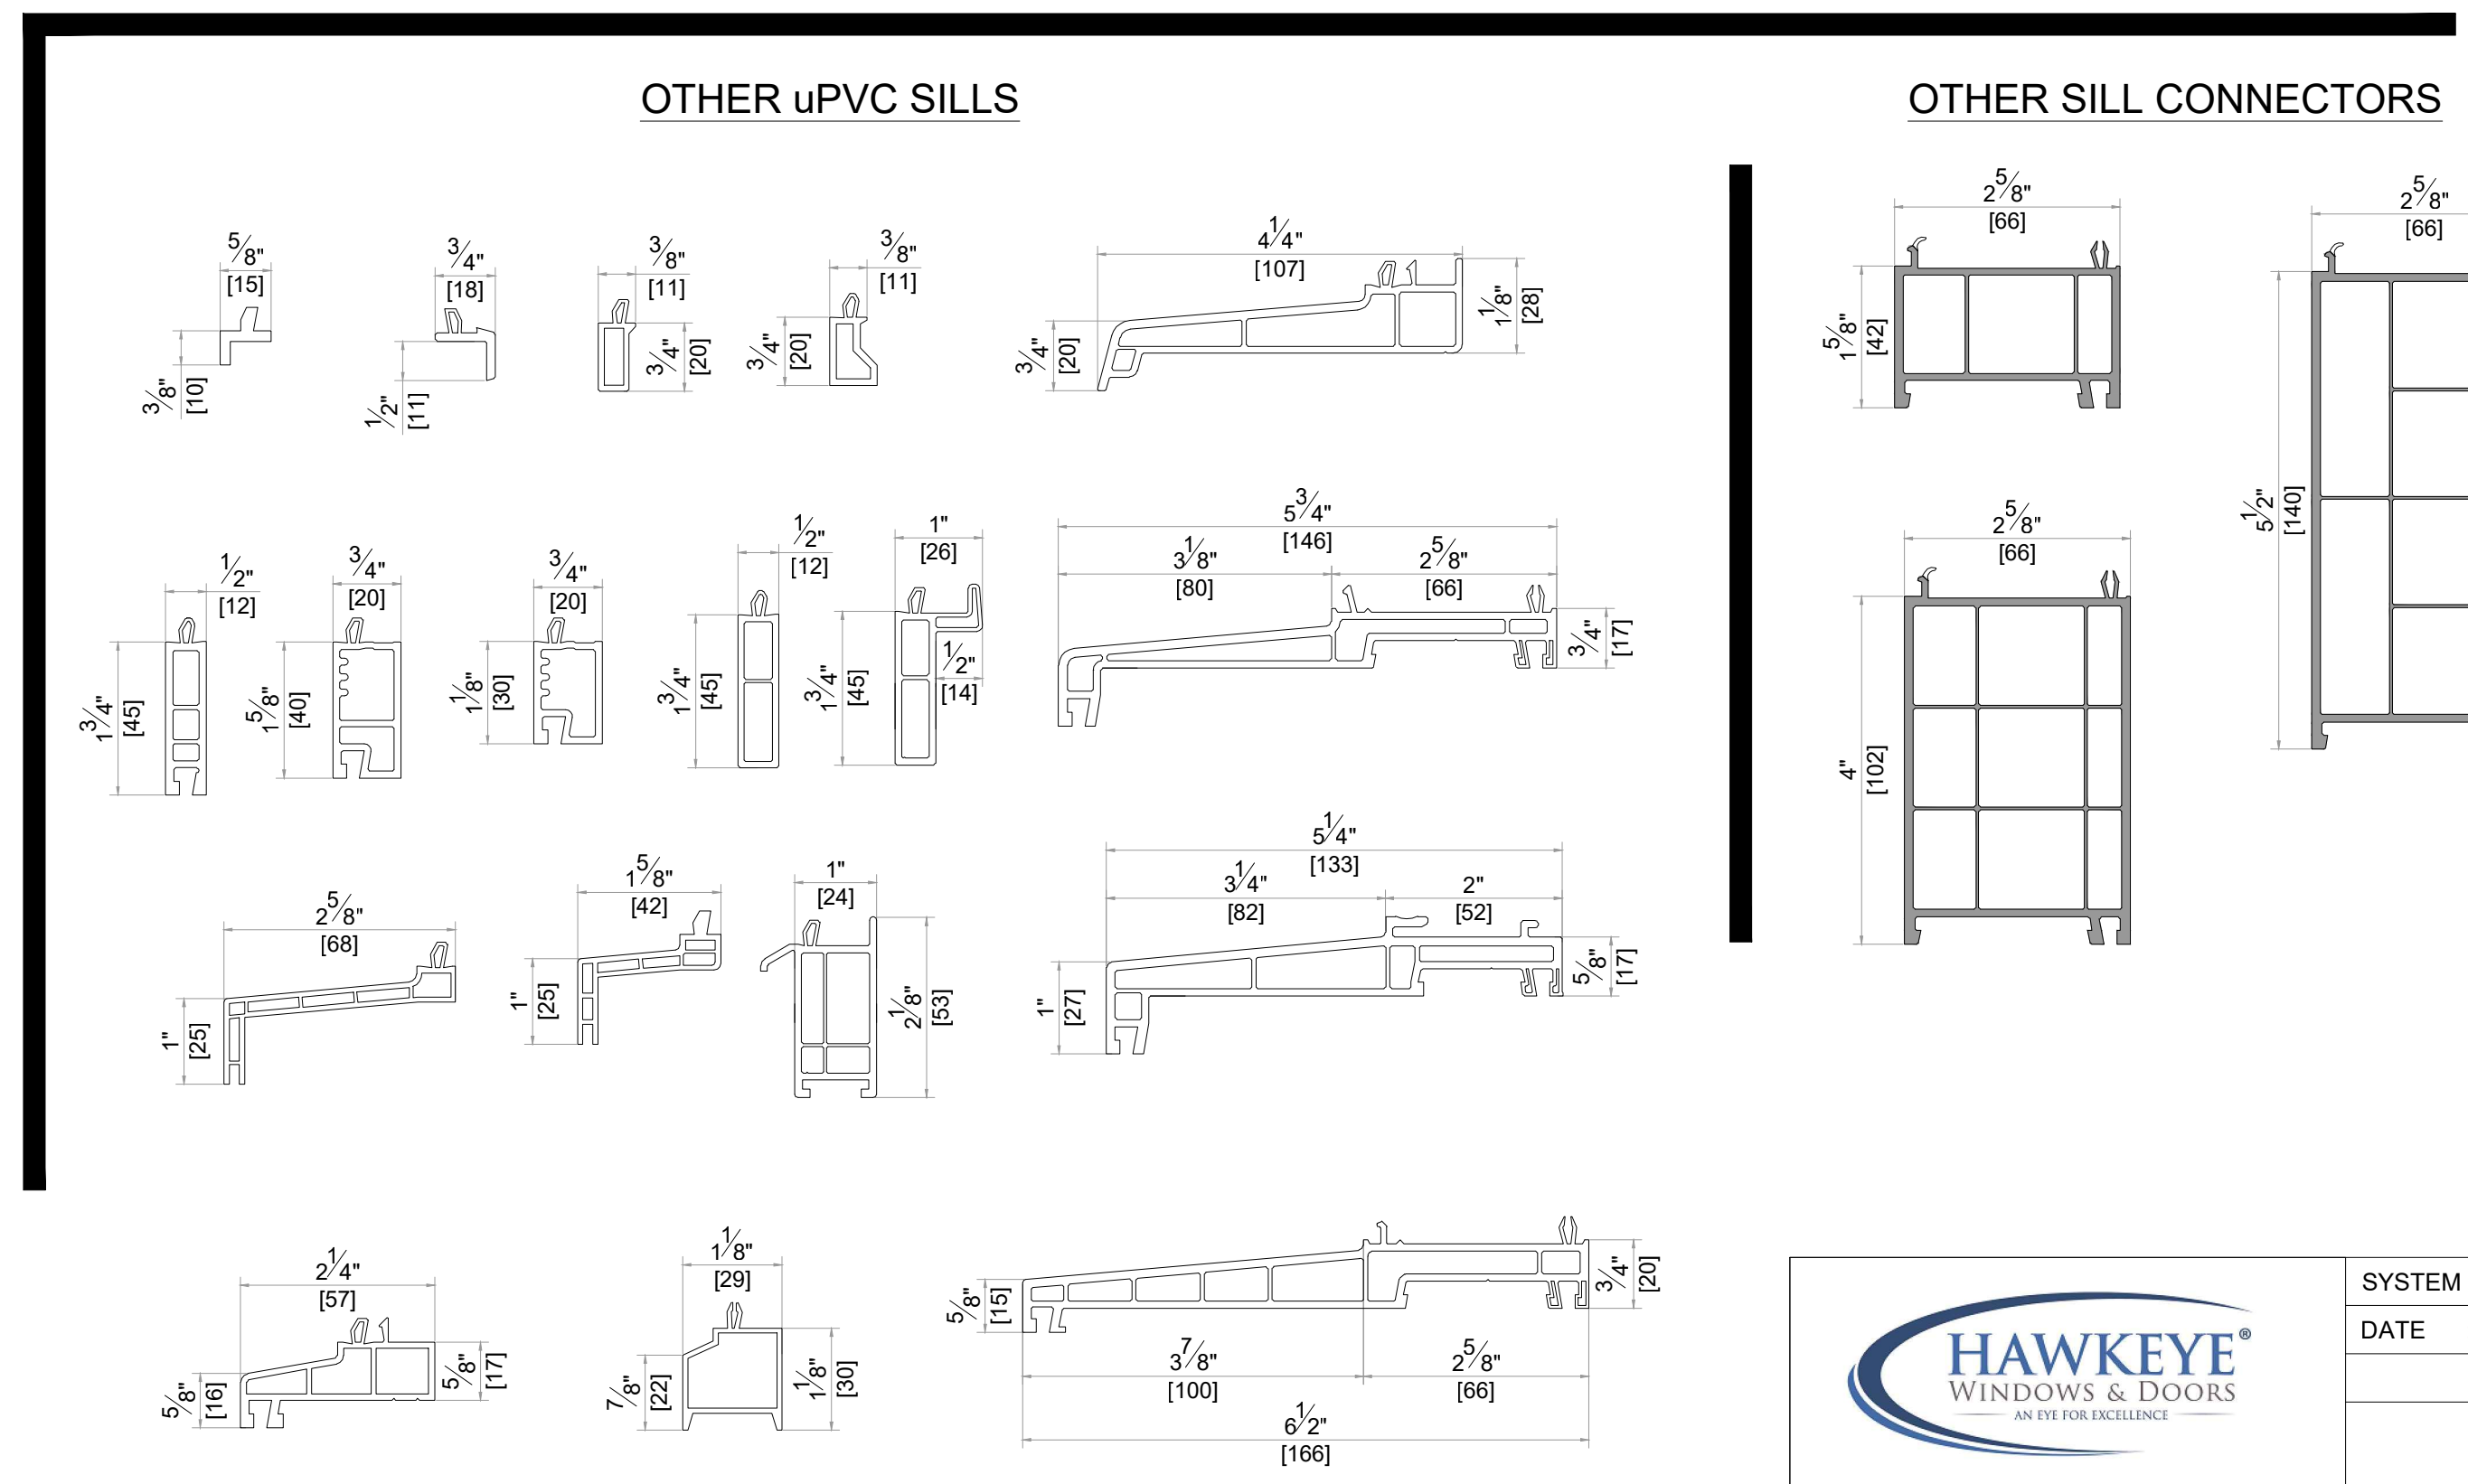

B1 SILL CONNECTOR ASSEMBLY EXAMPLES

B2 SILL FRAME EXTENSION ASSEMBLY EXAMPLES

B3

D1 SILL

OTHER uPVC SILLS

OTHER SILL CONNECTORS

Address : 3315 Williams Blvd SW Suite 2 Box 338
Cedar Rapids, Iowa 52404-1478
Email : info@hawkeyewindows.com
Phone : 319-232-3220
800-701-3220

SYSTEM : GEALAN S9000
DATE : 11/30/2021 SCALE : 6" = 1'-0"
DESCRIPTION