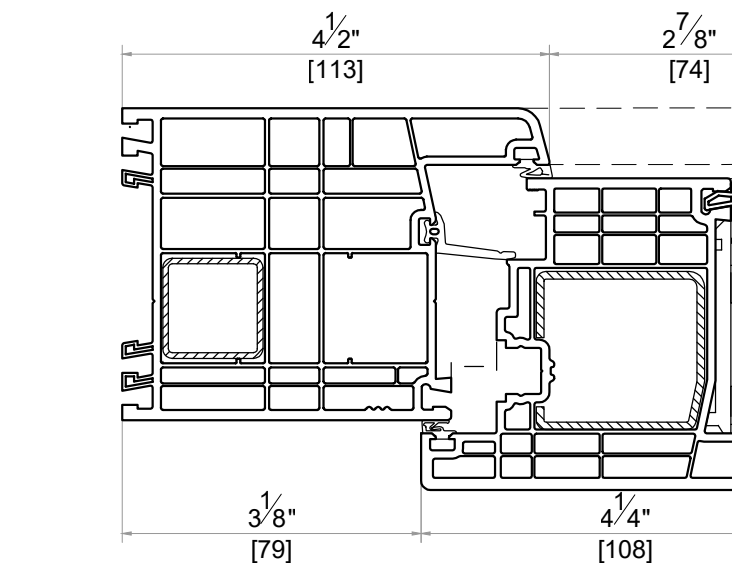

B2 SILL FRAME EXTENSION ASSEMBLY EXAMPLES

B3

D1 SILL

C3 ARCHITRAVE FRAME

NARROW MULLION F1

E3 ARCHITRAVE FRAME

FRAME EXTENSION ASSEMBLY EXAMPLES

C2 MEDIUM FRAME

SYSTEM : GEALAN S9000
DATE : 11/30/2021 SCALE : 6" = 1'-0"
DESCRIPTION

DOORS (ELEVATIONS OUTSIDE LOOK)

THRESHOLDS

OTHER FRAME PROFILES

OTHER MULLION PROFILES

OTHER SASH PROFILES

Address : 3315 Williams Blvd SW Suite 2 Box 338
Cedar Rapids, Iowa 52404-1478
Email : info@hawkeyewindows.com
Phone : 319-232-3220
800-701-3220

SYSTEM : GEALAN S9000
DATE : 11/30/2021 SCALE : 6" = 1'-0"

DESCRIPTION

ALUMINUM SILL OPTIONS

OVERLAP PROFILES

CORNER PROFILES

ADJUSTABLE CORNER

GLAZING BEADS

MIN. GLAZING	MAX. GLAZING	GLASS THICKNESS (mm)
		53 54 55
		49 50 51
		47 48 49
		45 46 47
		43 44 45
		44 42 43
		39 40 41
		37 38 39
		35 36 37
		32 34 33
		31 32 33
		29 30 31
		27 28 29
		25 26 27
		23 24 25

GEORGIAN BARS

COVER PROFILES

SYSTEM : GEALAN S9000

DATE : 11/30/2021	SCALE : 6" = 1'-0"
DESCRIPTION	

 Address : 3315 Williams Blvd SW Suite 2 Box 338
 Cedar Rapids, Iowa 52404-1478
 Email : info@hawkeyewindows.com
 Phone : 319-232-3220
 800-701-3220