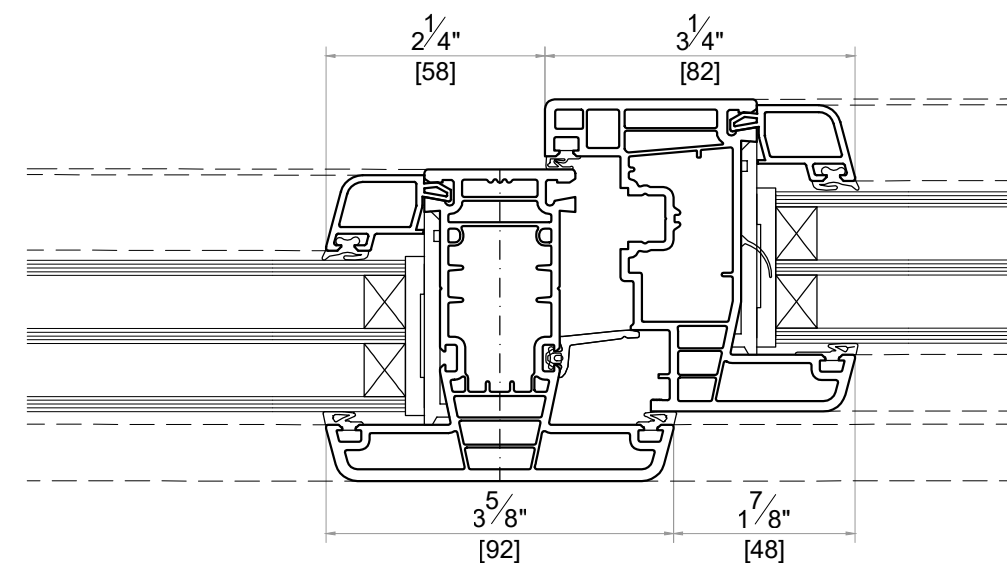

NARROW MULLION F2