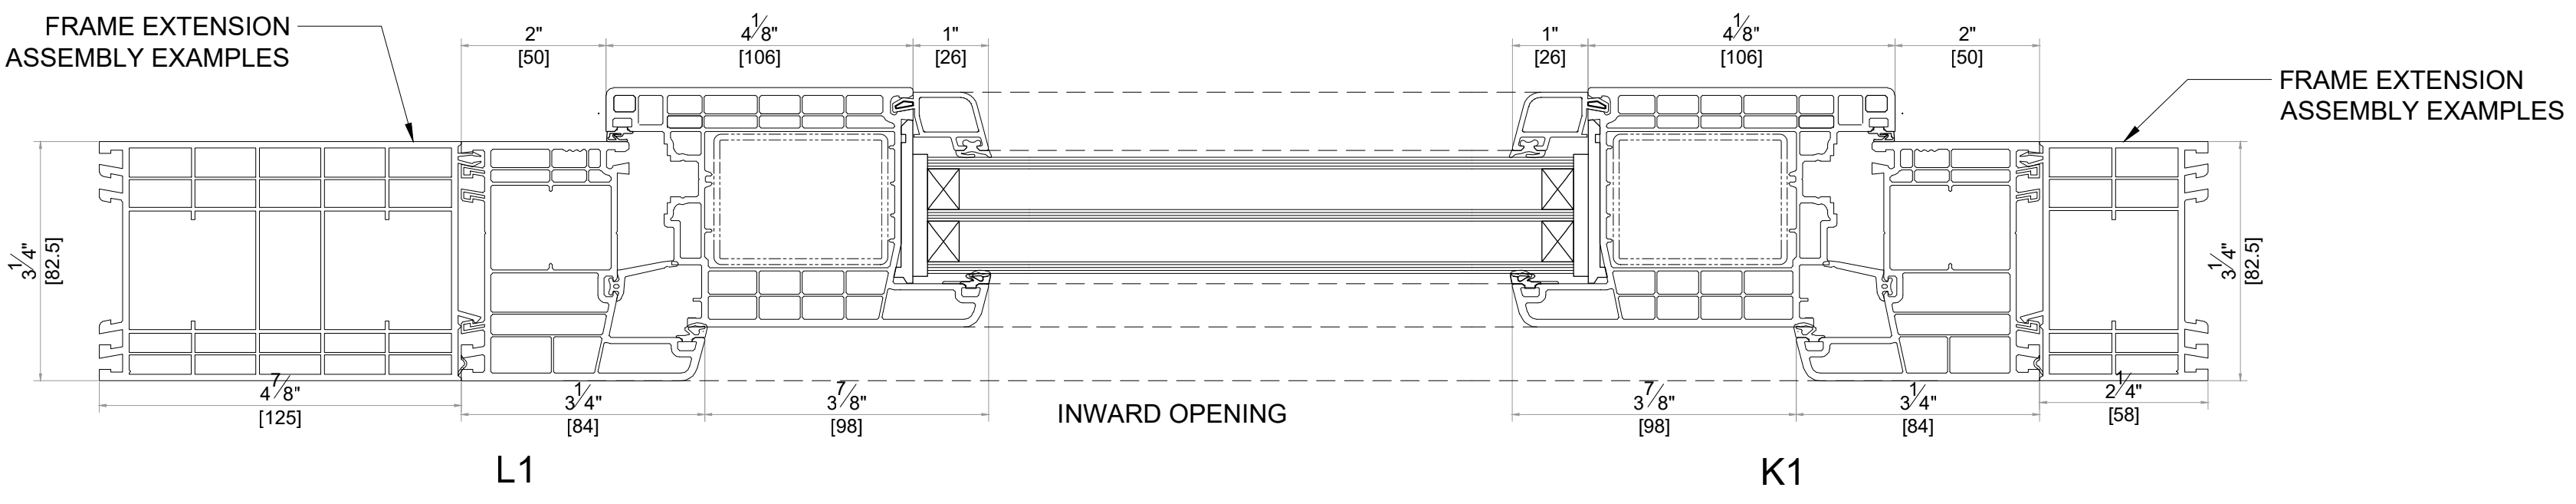

SYSTEM : GEALAN S9000
DATE : 11/30/2021 SCALE : 6" = 1'-0"
DESCRIPTION

DOORS (ELEVATIONS OUTSIDE LOOK)

THRESHOLDS

OTHER FRAME PROFILES

OTHER MULLION PROFILES

OTHER SASH PROFILES

Address : 3315 Williams Blvd SW Suite 2 Box 338
Cedar Rapids, Iowa 52404-1478
Email : info@hawkeyewindows.com
Phone : 319-232-3220
800-701-3220

SYSTEM : GEALAN S9000
DATE : 11/30/2021 SCALE : 6" = 1'-0"

DESCRIPTION

ALUMINUM SILL OPTIONS

OVERLAP PROFILES

CORNER PROFILES

ADJUSTABLE CORNER

GLAZING BEADS

MIN. GLAZING	MAX. GLAZING	GLASS THICKNESS (mm)
		53 54 55
		49 50 51
		47 48 49
		45 46 47
		43 44 45
		44 42 43
		39 40 41
		37 38 39
		35 36 37
		32 34 33
		31 32 33
		29 30 31
		27 28 29
		25 26 27
		23 24 25