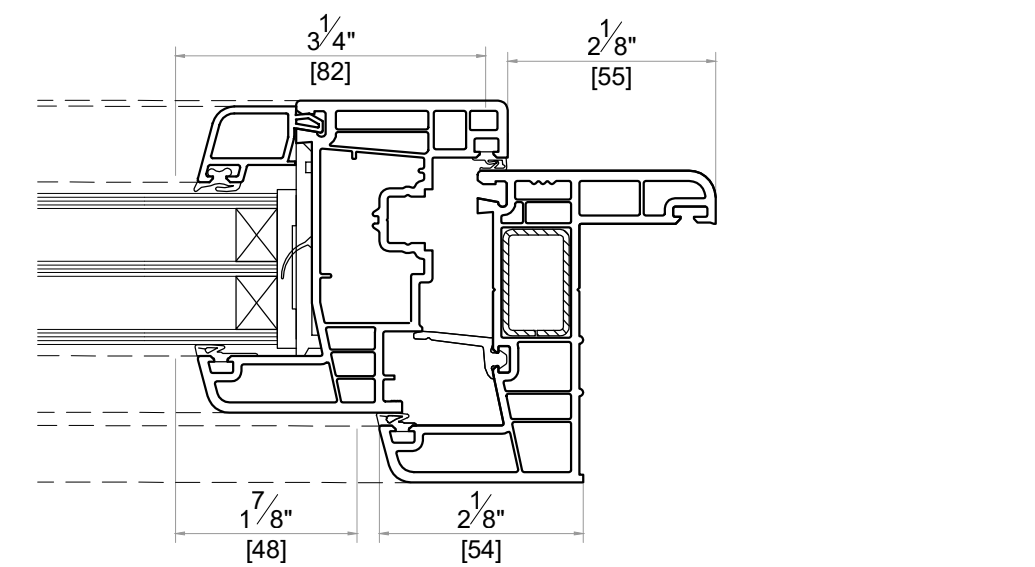

E2 MEDIUM SASH