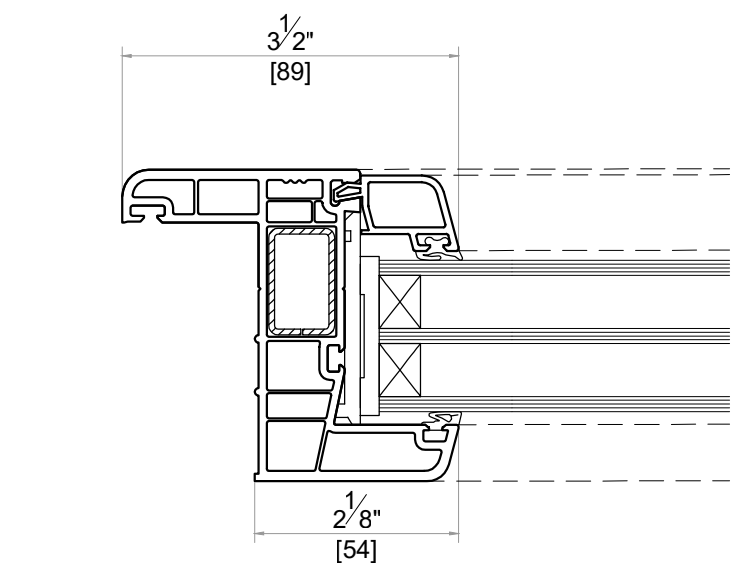

C2 MEDIUM FRAME