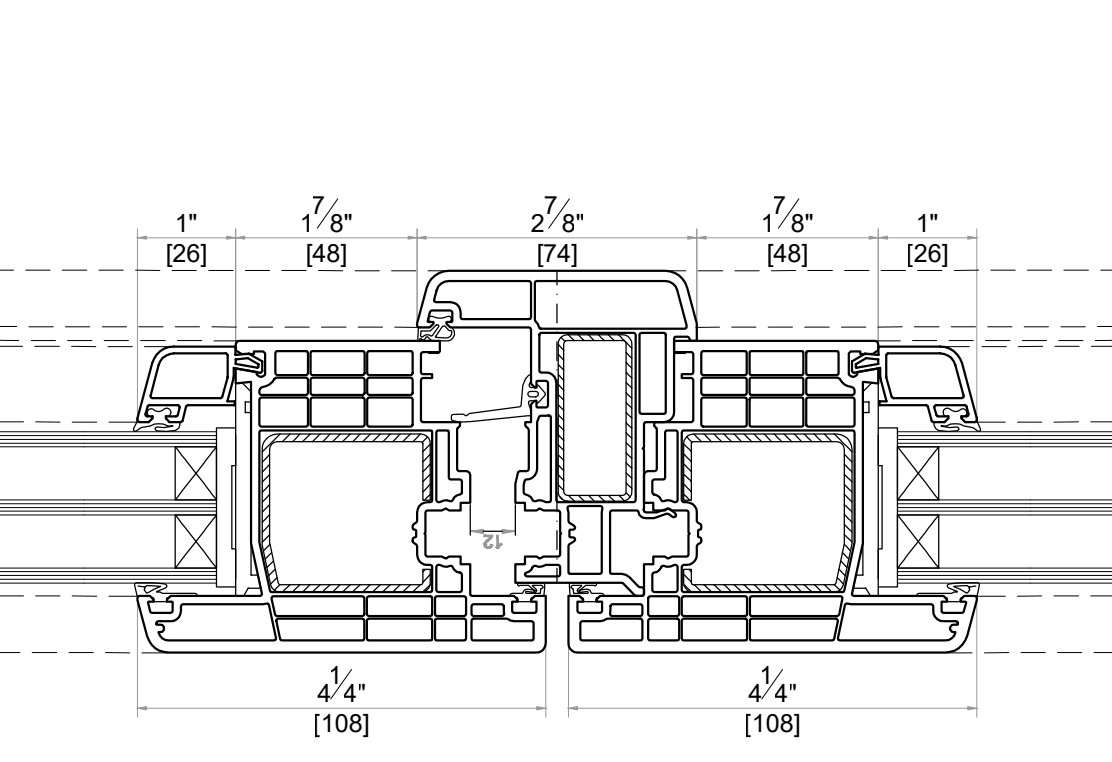

SYSTEM : GEALAN S9000
DATE : 11/30/2021 SCALE : 6" = 1'-0"
DESCRIPTION

DOORS (ELEVATIONS OUTSIDE LOOK)

THRESHOLDS

OTHER FRAME PROFILES

OTHER MULLION PROFILES

OTHER SASH PROFILES

Address : 3315 Williams Blvd SW Suite 2 Box 338
Cedar Rapids, Iowa 52404-1478
Email : info@hawkeyewindows.com
Phone : 319-232-3220
800-701-3220

SYSTEM : GEALAN S9000
DATE : 11/30/2021 SCALE : 6" = 1'-0"

DESCRIPTION

ALUMINUM SILL OPTIONS

OVERLAP PROFILES

CORNER PROFILES

ADJUSTABLE CORNER

GLAZING BEADS

MIN. GLAZING	MAX. GLAZING	GLASS THICKNESS (mm)
		53 54 55
		49 50 51
		47 48 49
		45 46 47
		43 44 45
		44 42 43
		39 40 41
		37 38 39
		35 36 37
		32 34 33
		31 32 33
		29 30 31
		27 28 29
		25 26 27
		23 24 25

GEORGIAN BARS

COVER PROFILES

SYSTEM : GEALAN S9000

DATE : 11/30/2021	SCALE : 6" = 1'-0"
DESCRIPTION	

 Address : 3315 Williams Blvd SW Suite 2 Box 338
 Cedar Rapids, Iowa 52404-1478
 Email : info@hawkeyewindows.com
 Phone : 319-232-3220
 800-701-3220