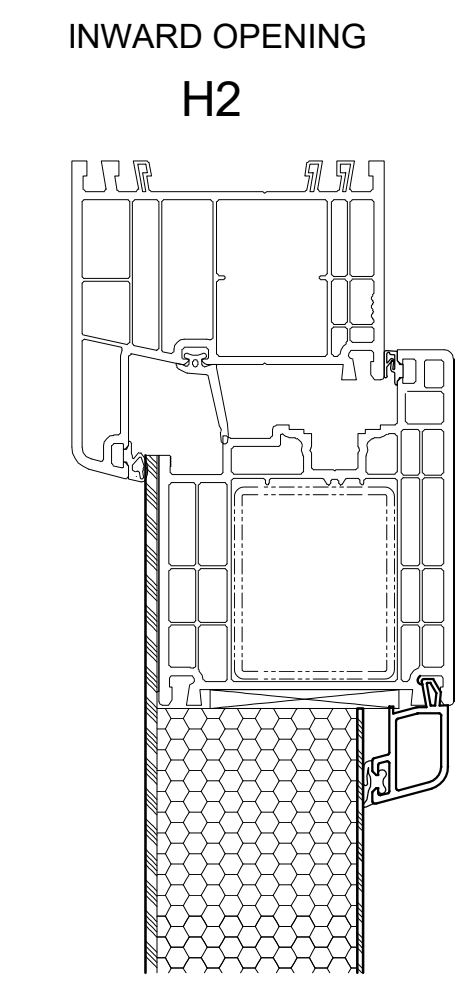

WINDOWS TILT & TURN (ELEVATIONS OUTSIDE LOOK)

C1 MEDIUM FRAME

NARROW MULLION F1

E1 MEDIUM SASH

C2 MEDIUM FRAME

NARROW MULLION F2

E2 MEDIUM SASH

B1 SILL CONNECTOR ASSEMBLY EXAMPLES

SYSTEM : GEALAN S9000
DATE : 11/30/2021 SCALE : 6" = 1'-0"
DESCRIPTION

DOORS (ELEVATIONS OUTSIDE LOOK)

THRESHOLDS

OTHER FRAME PROFILES

OTHER MULLION PROFILES

OTHER SASH PROFILES

Address : 3315 Williams Blvd SW Suite 2 Box 338
Cedar Rapids, Iowa 52404-1478
Email : info@hawkeyewindows.com
Phone : 319-232-3220
800-701-3220

SYSTEM : GEALAN S9000
DATE : 11/30/2021 SCALE : 6" = 1'-0"

DESCRIPTION

ALUMINUM SILL OPTIONS

OVERLAP PROFILES

CORNER PROFILES

ADJUSTABLE CORNER

GLAZING BEADS

MIN. GLAZING	MAX. GLAZING	GLASS THICKNESS (mm)
		53 54 55
		49 50 51
		47 48 49
		45 46 47
		43 44 45
		44 42 43
		39 40 41
		37 38 39
		35 36 37
		32 34 33
		31 32 33
		29 30 31
		27 28 29
		25 26 27
		23 24 25