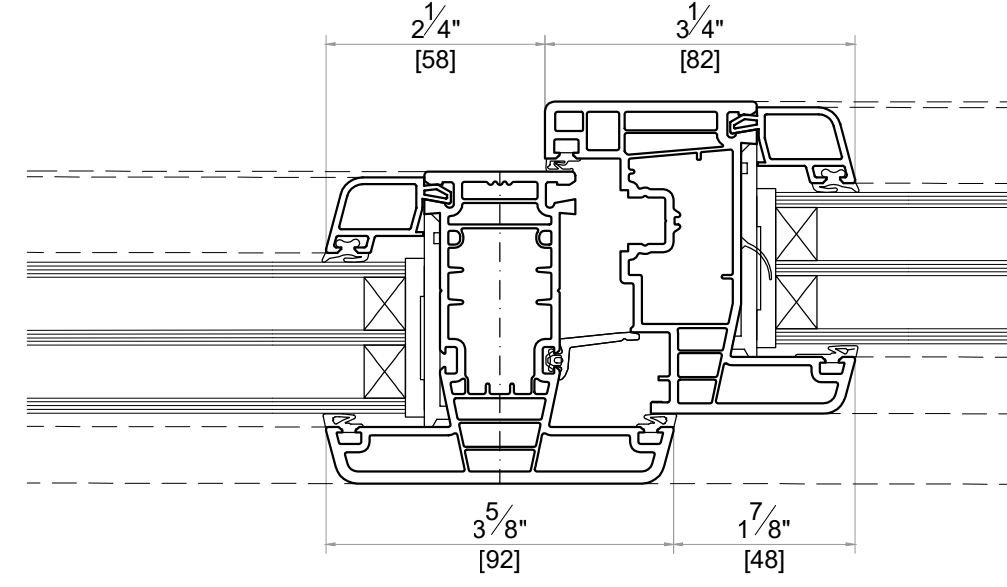

WINDOWS TILT & TURN (ELEVATIONS OUTSIDE LOOK)

C1 MEDIUM FRAME

NARROW MULLION F1

E1 MEDIUM SASH

C2 MEDIUM FRAME

NARROW MULLION F2

E2 MEDIUM SASH

B1 SILL CONNECTOR ASSEMBLY EXAMPLES

SYSTEM : GEALAN S9000
DATE : 11/30/2021 SCALE : 6" = 1'-0"
DESCRIPTION

DOORS (ELEVATIONS OUTSIDE LOOK)

THRESHOLDS

OTHER FRAME PROFILES

OTHER MULLION PROFILES

OTHER SASH PROFILES

Address : 3315 Williams Blvd SW Suite 2 Box 338
Cedar Rapids, Iowa 52404-1478
Email : info@hawkeyewindows.com
Phone : 319-232-3220
800-701-3220

SYSTEM : GEALAN S9000
DATE : 11/30/2021 SCALE : 6" = 1'-0"

DESCRIPTION

ALUMINUM SILL OPTIONS

OVERLAP PROFILES

CORNER PROFILES

ADJUSTABLE CORNER

GLAZING BEADS

MIN. GLAZING	MAX. GLAZING	GLASS THICKNESS (mm)
		53 54 55
		49 50 51
		47 48 49
		45 46 47
		43 44 45
		44 42 43
		39 40 41
		37 38 39
		35 36 37
		32 34 33
		31 32 33
		29 30 31
		27 28 29
		25 26 27
		23 24 25

GEORGIAN BARS

COVER PROFILES

SYSTEM : GEALAN S9000

DATE : 11/30/2021	SCALE : 6" = 1'-0"
DESCRIPTION	

 Address : 3315 Williams Blvd SW Suite 2 Box 338
 Cedar Rapids, Iowa 52404-1478
 Email : info@hawkeyewindows.com
 Phone : 319-232-3220
 800-701-3220