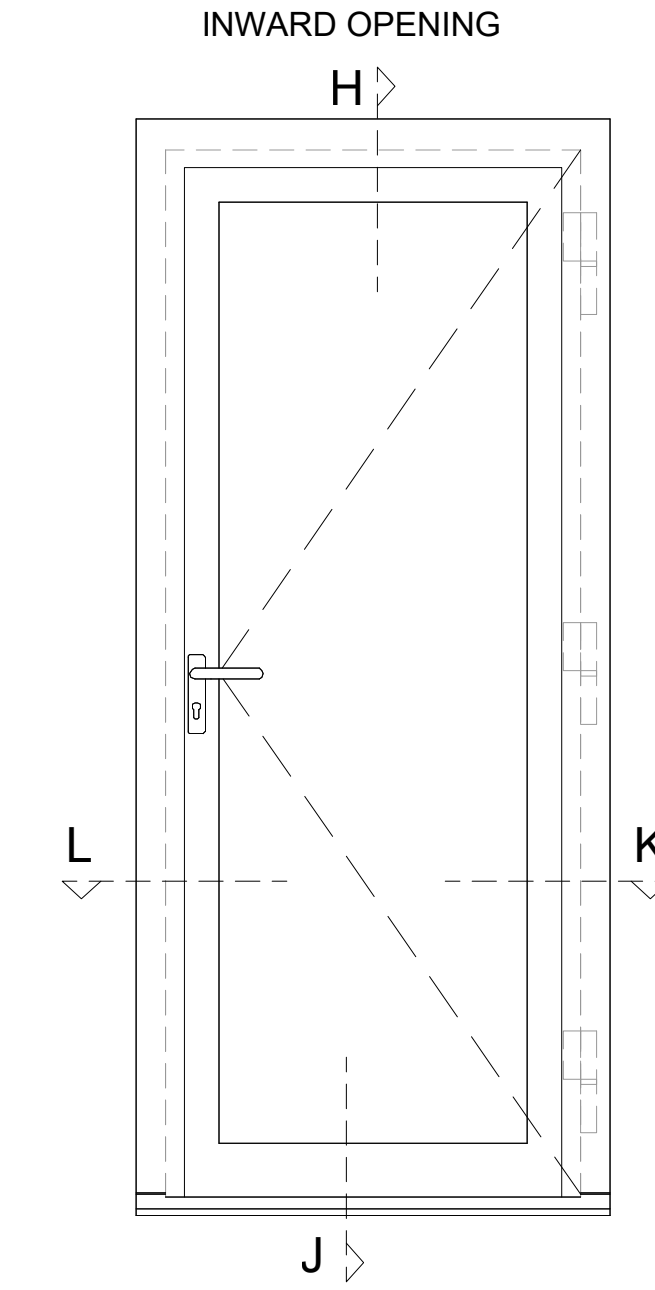

SYSTEM : GEALAN S9000
DATE : 11/30/2021 SCALE : 6" = 1'-0"
DESCRIPTION

DOORS (ELEVATIONS OUTSIDE LOOK)

THRESHOLDS

OTHER FRAME PROFILES

OTHER MULLION PROFILES

OTHER SASH PROFILES

Address : 3315 Williams Blvd SW Suite 2 Box 338
Cedar Rapids, Iowa 52404-1478
Email : info@hawkeyewindows.com
Phone : 319-232-3220
800-701-3220