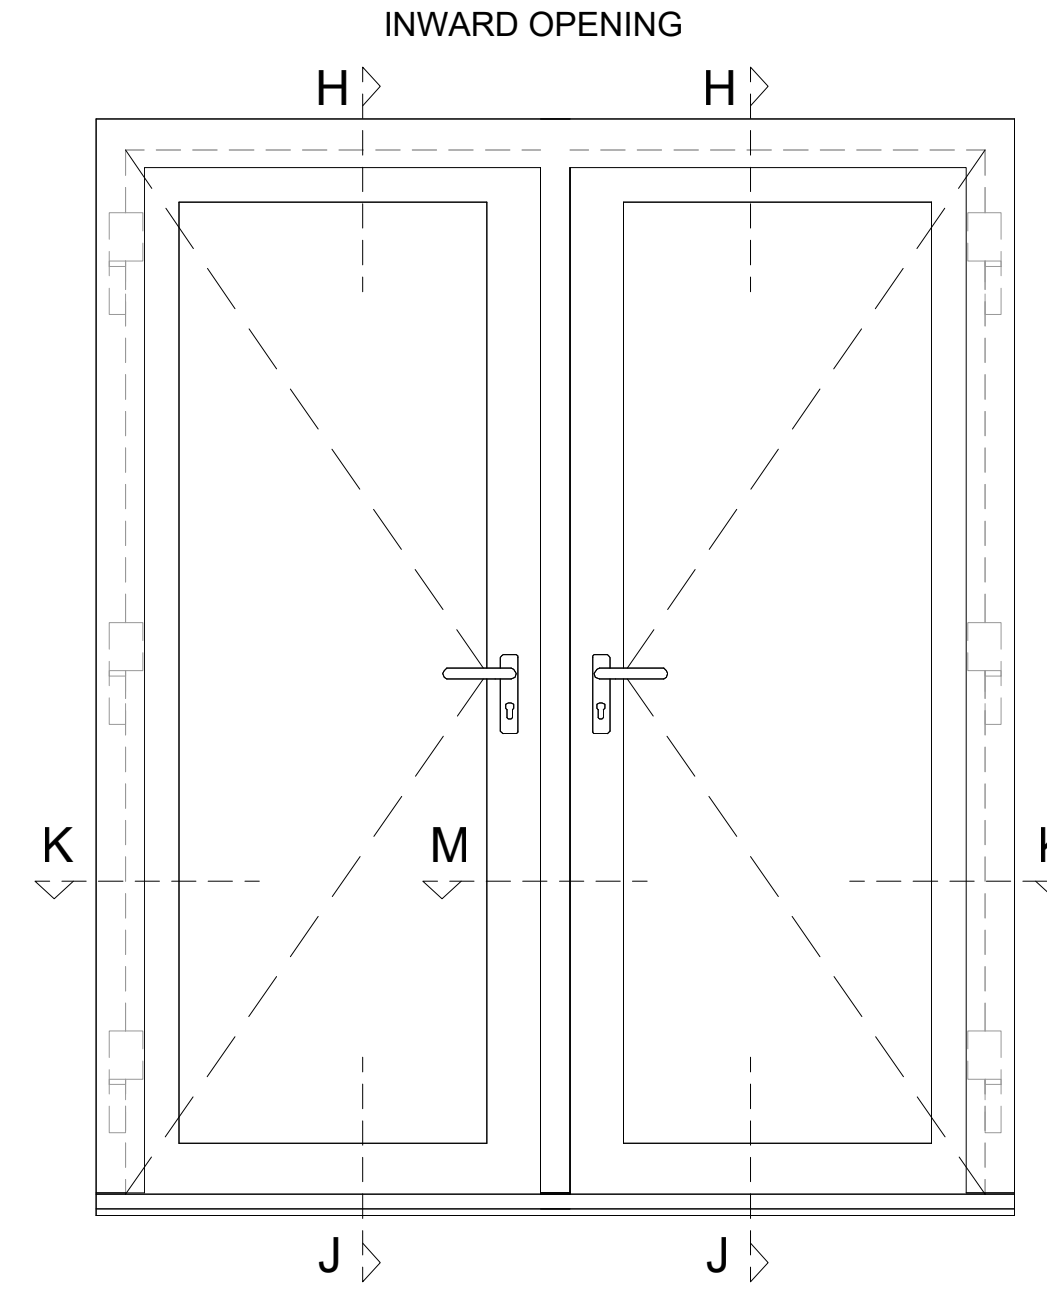

SYSTEM : GEALAN S9000
DATE : 11/30/2021 SCALE : 6" = 1'-0"
DESCRIPTION

DOORS (ELEVATIONS OUTSIDE LOOK)

THRESHOLDS

OTHER FRAME PROFILES

OTHER MULLION PROFILES

OTHER SASH PROFILES

Address : 3315 Williams Blvd SW Suite 2 Box 338
Cedar Rapids, Iowa 52404-1478
Email : info@hawkeyewindows.com
Phone : 319-232-3220
800-701-3220

SYSTEM : GEALAN S9000
DATE : 11/30/2021 SCALE : 6" = 1'-0"

DESCRIPTION

ALUMINUM SILL OPTIONS

OVERLAP PROFILES

CORNER PROFILES

ADJUSTABLE CORNER

GLAZING BEADS

MIN. GLAZING	MAX. GLAZING	GLASS THICKNESS (mm)
		53 54 55
		49 50 51
		47 48 49
		45 46 47
		43 44 45
		44 42 43
		39 40 41
		37 38 39
		35 36 37
		32 34 33
		31 32 33
		29 30 31
		27 28 29
		25 26 27
		23 24 25