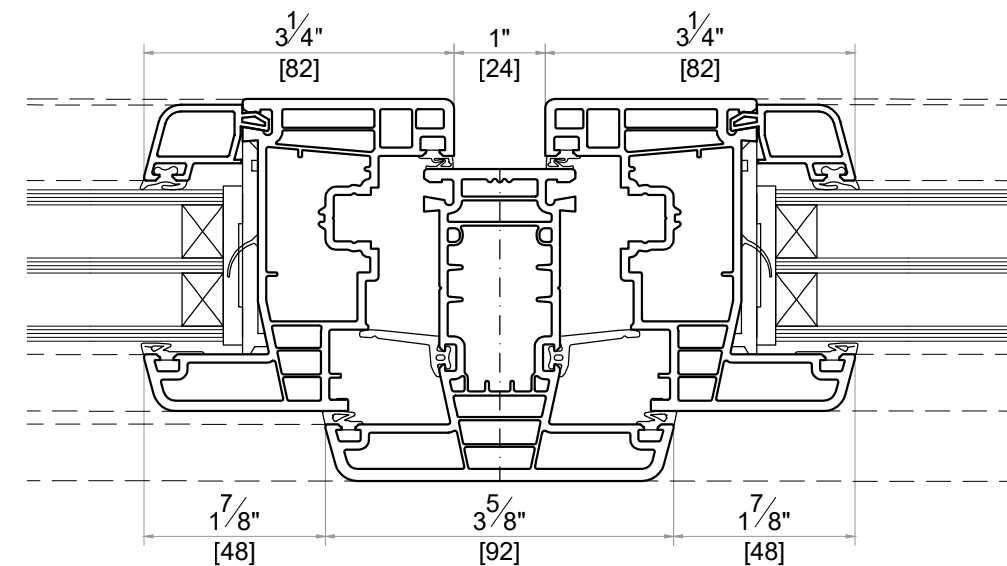

WINDOWS TILT & TURN (ELEVATIONS OUTSIDE LOOK)

C1 MEDIUM FRAME

NARROW MULLION F1

E1 MEDIUM SASH

C2 MEDIUM FRAME

NARROW MULLION F2

E2 MEDIUM SASH

B1 SILL CONNECTOR ASSEMBLY EXAMPLES

SYSTEM : GEALAN S9000
DATE : 11/30/2021 SCALE : 6" = 1'-0"
DESCRIPTION

DOORS (ELEVATIONS OUTSIDE LOOK)

THRESHOLDS

OTHER FRAME PROFILES

OTHER MULLION PROFILES

OTHER SASH PROFILES

Address : 3315 Williams Blvd SW Suite 2 Box 338
Cedar Rapids, Iowa 52404-1478
Email : info@hawkeyewindows.com
Phone : 319-232-3220
800-701-3220

SYSTEM : GEALAN S9000
DATE : 11/30/2021 SCALE : 6" = 1'-0"

DESCRIPTION

ALUMINUM SILL OPTIONS

OVERLAP PROFILES

CORNER PROFILES

ADJUSTABLE CORNER

GLAZING BEADS

MIN. GLAZING	MAX. GLAZING	GLASS THICKNESS (mm)
		53 54 55
		49 50 51
		47 48 49
		45 46 47
		43 44 45
		44 42 43
		39 40 41
		37 38 39
		35 36 37
		32 34 33
		31 32 33
		29 30 31
		27 28 29
		25 26 27
		23 24 25

GEORGIAN BARS

COVER PROFILES

SYSTEM : GEALAN S9000

DATE : 11/30/2021	SCALE : 6" = 1'-0"
DESCRIPTION	

 Address : 3315 Williams Blvd SW Suite 2 Box 338
 Cedar Rapids, Iowa 52404-1478
 Email : info@hawkeyewindows.com
 Phone : 319-232-3220
 800-701-3220