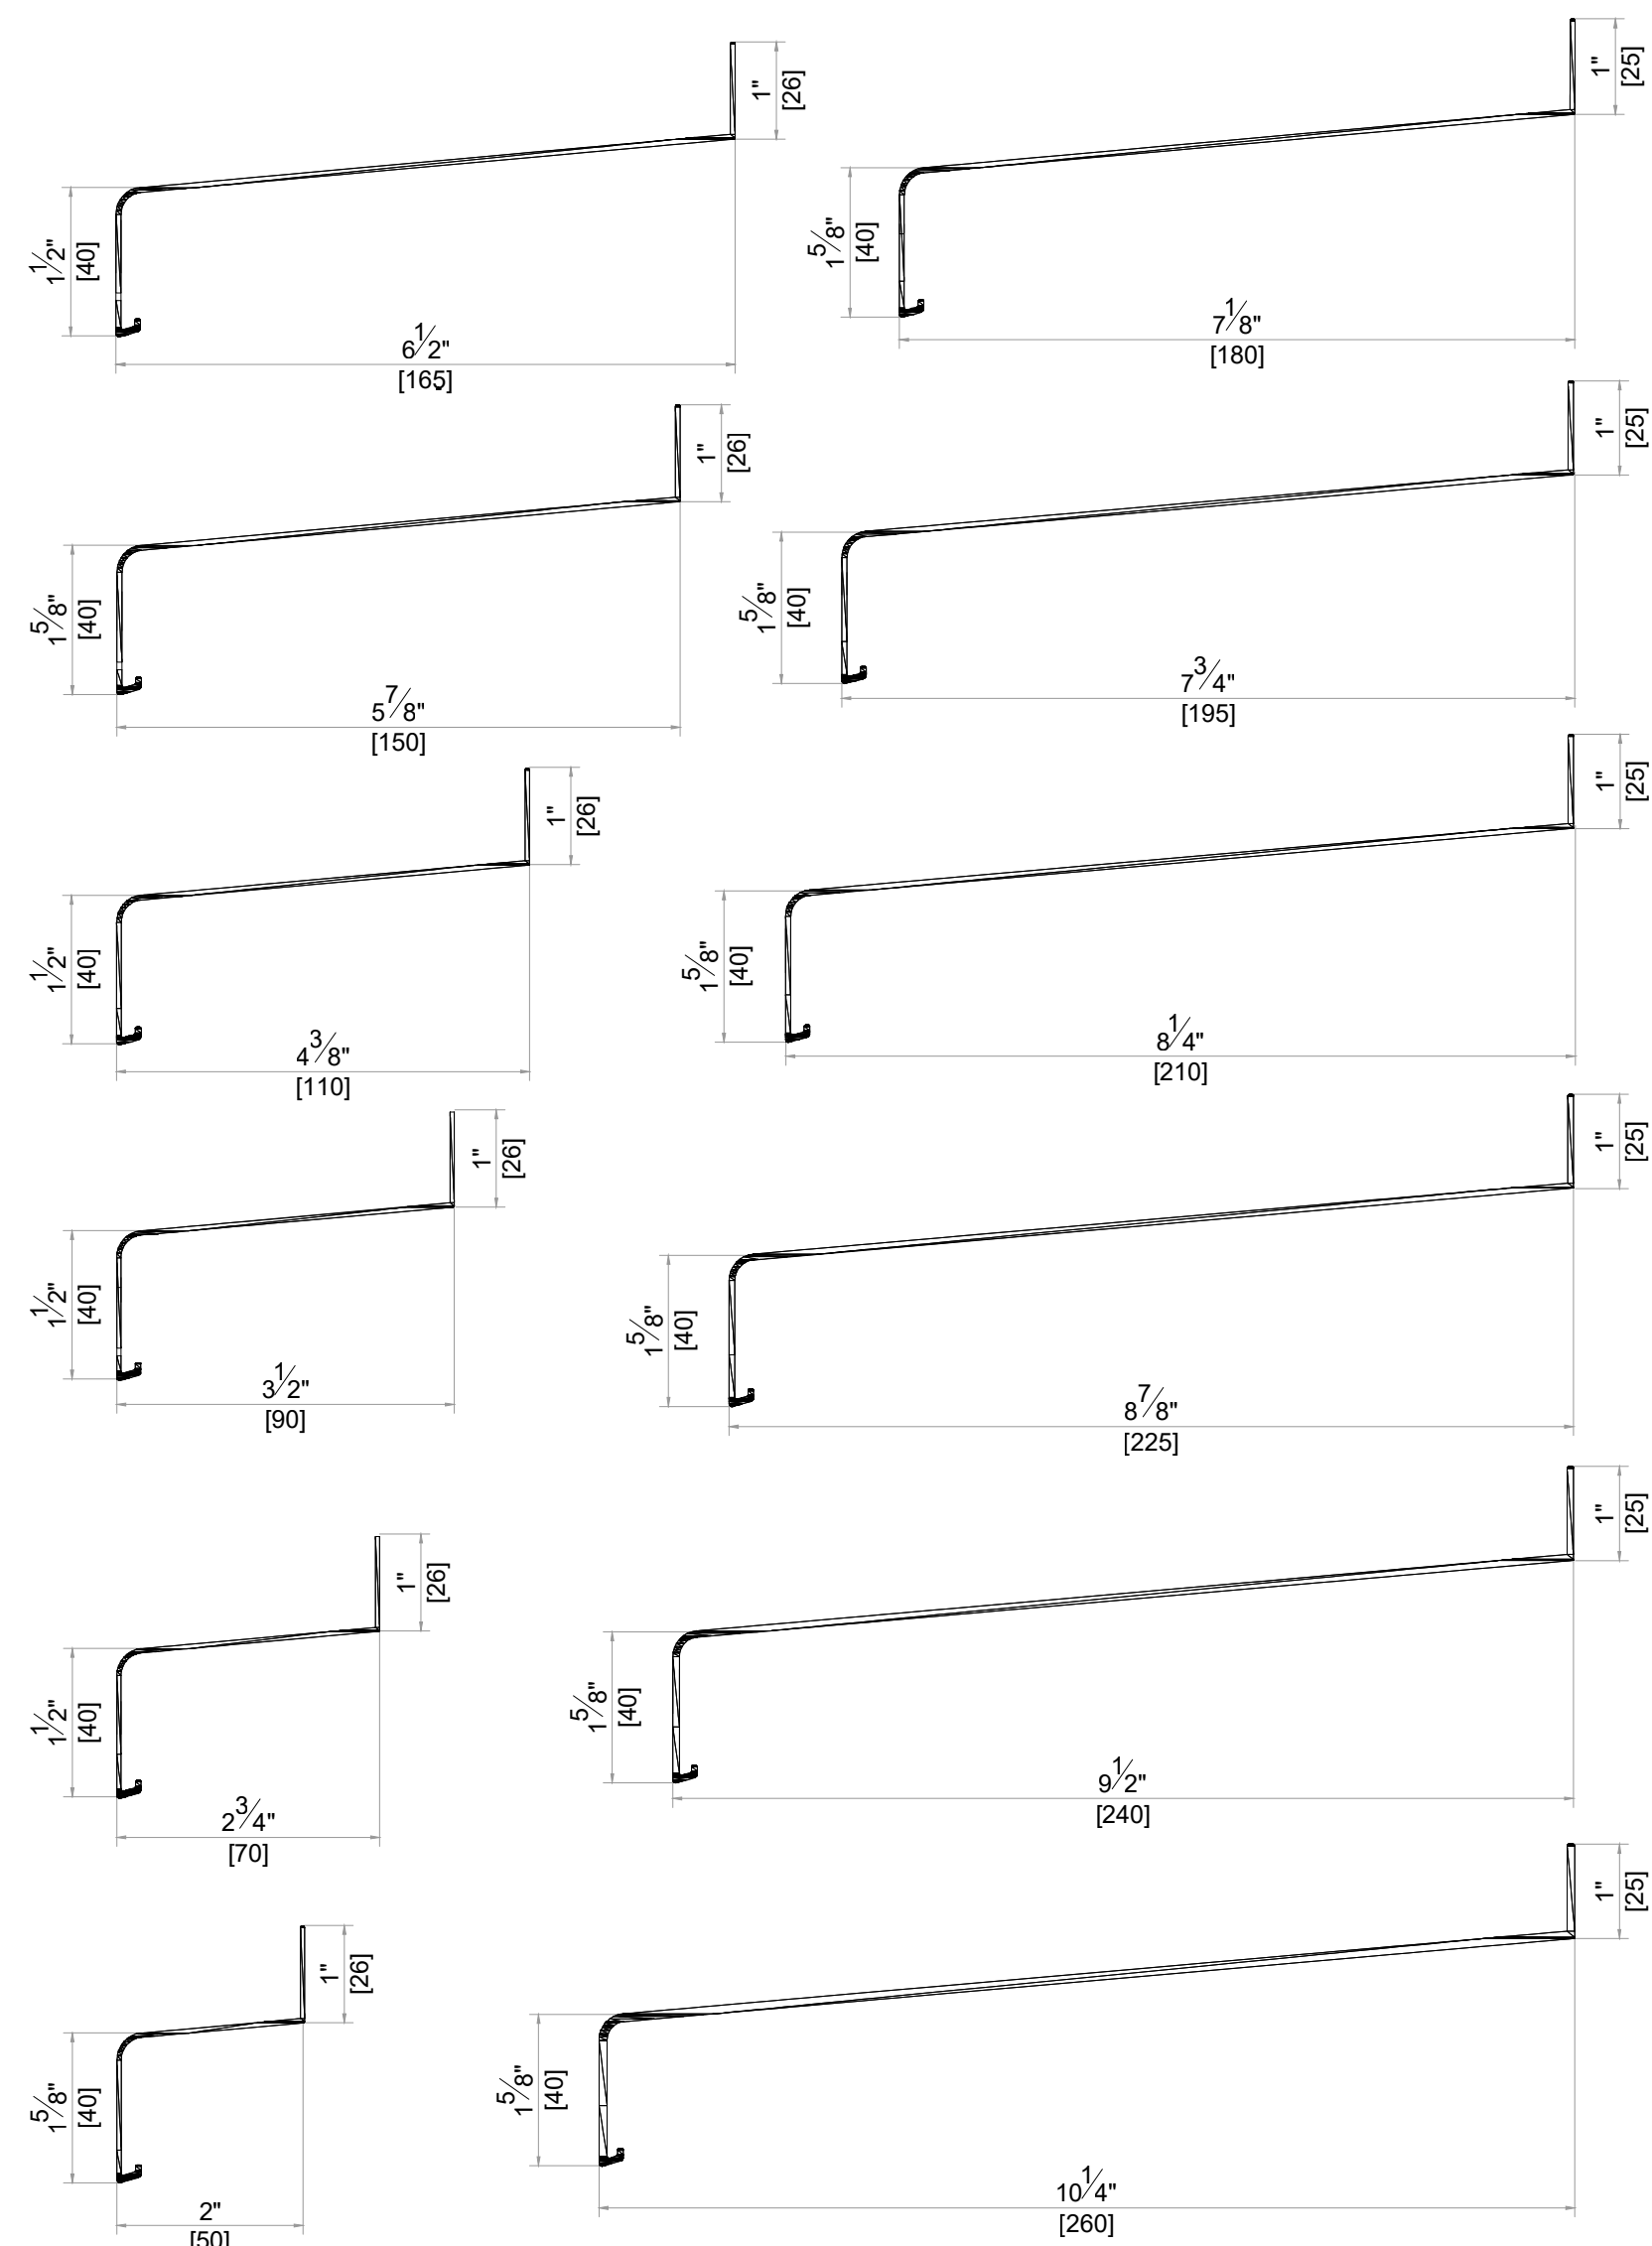

SYSTEM : GEALAN S9000
DATE : 11/30/2021 SCALE : 6" = 1'-0"
DESCRIPTION

DOORS (ELEVATIONS OUTSIDE LOOK)

THRESHOLDS

OTHER FRAME PROFILES

OTHER MULLION PROFILES

OTHER SASH PROFILES

Address : 3315 Williams Blvd SW Suite 2 Box 338
Cedar Rapids, Iowa 52404-1478
Email : info@hawkeyewindows.com
Phone : 319-232-3220
800-701-3220

SYSTEM : GEALAN S9000
DATE : 11/30/2021 SCALE : 6" = 1'-0"

DESCRIPTION

ALUMINUM SILL OPTIONS

OVERLAP PROFILES

CORNER PROFILES

ADJUSTABLE CORNER

GLAZING BEADS

MIN. GLAZING	MAX. GLAZING	GLASS THICKNESS (mm)
		53 54 55
		49 50 51
		47 48 49
		45 46 47
		43 44 45
		44 42 43
		39 40 41
		37 38 39
		35 36 37
		32 34 33
		31 32 33
		29 30 31
		27 28 29
		25 26 27
		23 24 25

GEORGIAN BARS

COVER PROFILES

SYSTEM : GEALAN S9000

DATE : 11/30/2021	SCALE : 6" = 1'-0"
DESCRIPTION	

 Address : 3315 Williams Blvd SW Suite 2 Box 338
 Cedar Rapids, Iowa 52404-1478
 Email : info@hawkeyewindows.com
 Phone : 319-232-3220
 800-701-3220