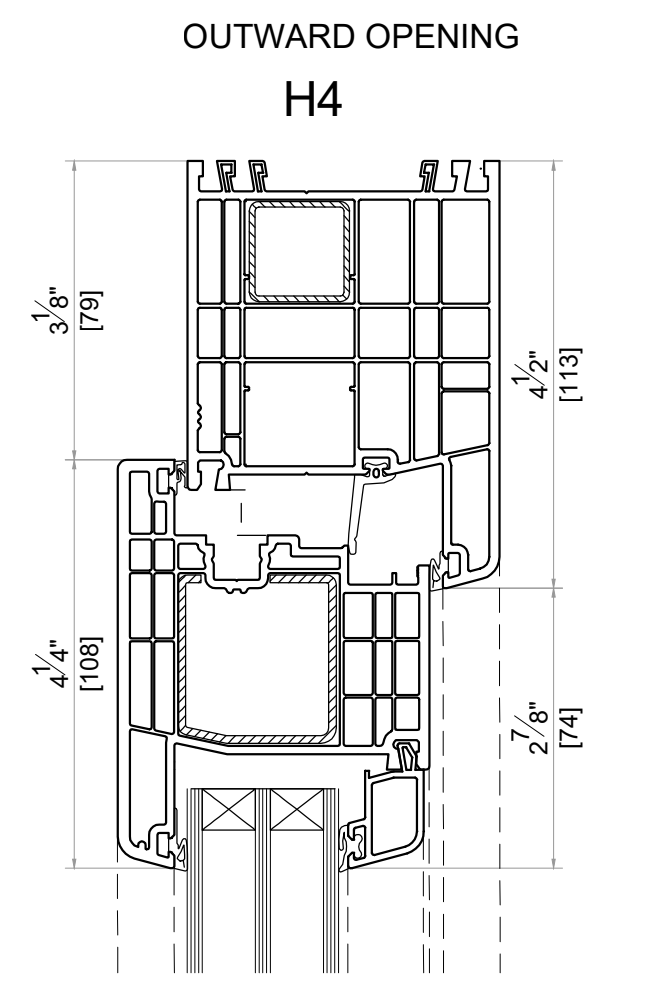

SYSTEM : GEALAN S9000
DATE : 11/30/2021 SCALE : 6" = 1'-0"
DESCRIPTION

DOORS (ELEVATIONS OUTSIDE LOOK)

THRESHOLDS

OTHER FRAME PROFILES

OTHER MULLION PROFILES

OTHER SASH PROFILES

Address : 3315 Williams Blvd SW Suite 2 Box 338
Cedar Rapids, Iowa 52404-1478
Email : info@hawkeyewindows.com
Phone : 319-232-3220
800-701-3220

SYSTEM : GEALAN S9000
DATE : 11/30/2021 SCALE : 6" = 1'-0"

DESCRIPTION

ALUMINUM SILL OPTIONS

OVERLAP PROFILES

CORNER PROFILES

ADJUSTABLE CORNER

GLAZING BEADS

MIN. GLAZING	MAX. GLAZING	GLASS THICKNESS (mm)
		53 54 55
		49 50 51
		47 48 49
		45 46 47
		43 44 45
		44 42 43
		39 40 41
		37 38 39
		35 36 37
		32 34 33
		31 32 33
		29 30 31
		27 28 29
		25 26 27
		23 24 25