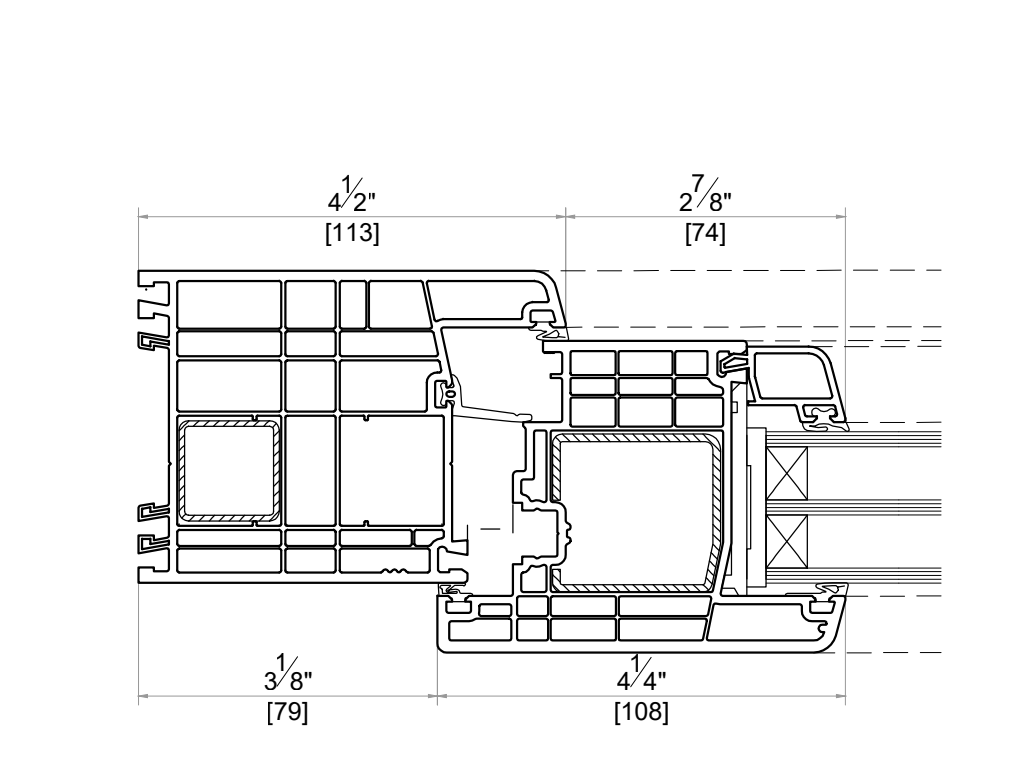

SYSTEM : GEALAN S9000
DATE : 11/30/2021 SCALE : 6" = 1'-0"
DESCRIPTION

DOORS (ELEVATIONS OUTSIDE LOOK)

THRESHOLDS

OTHER FRAME PROFILES

OTHER MULLION PROFILES

OTHER SASH PROFILES

Address : 3315 Williams Blvd SW Suite 2 Box 338
Cedar Rapids, Iowa 52404-1478
Email : info@hawkeyewindows.com
Phone : 319-232-3220
800-701-3220

SYSTEM : GEALAN S9000
DATE : 11/30/2021 SCALE : 6" = 1'-0"

DESCRIPTION

ALUMINUM SILL OPTIONS

OVERLAP PROFILES

CORNER PROFILES

ADJUSTABLE CORNER

GLAZING BEADS

MIN. GLAZING	MAX. GLAZING	GLASS THICKNESS (mm)
		53 54 55
		49 50 51
		47 48 49
		45 46 47
		43 44 45
		44 42 43
		39 40 41
		37 38 39
		35 36 37
		32 34 33
		31 32 33
		29 30 31
		27 28 29
		25 26 27
		23 24 25

GEORGIAN BARS

COVER PROFILES

SYSTEM : GEALAN S9000

DATE : 11/30/2021	SCALE : 6" = 1'-0"
DESCRIPTION	

 Address : 3315 Williams Blvd SW Suite 2 Box 338
 Cedar Rapids, Iowa 52404-1478
 Email : info@hawkeyewindows.com
 Phone : 319-232-3220
 800-701-3220