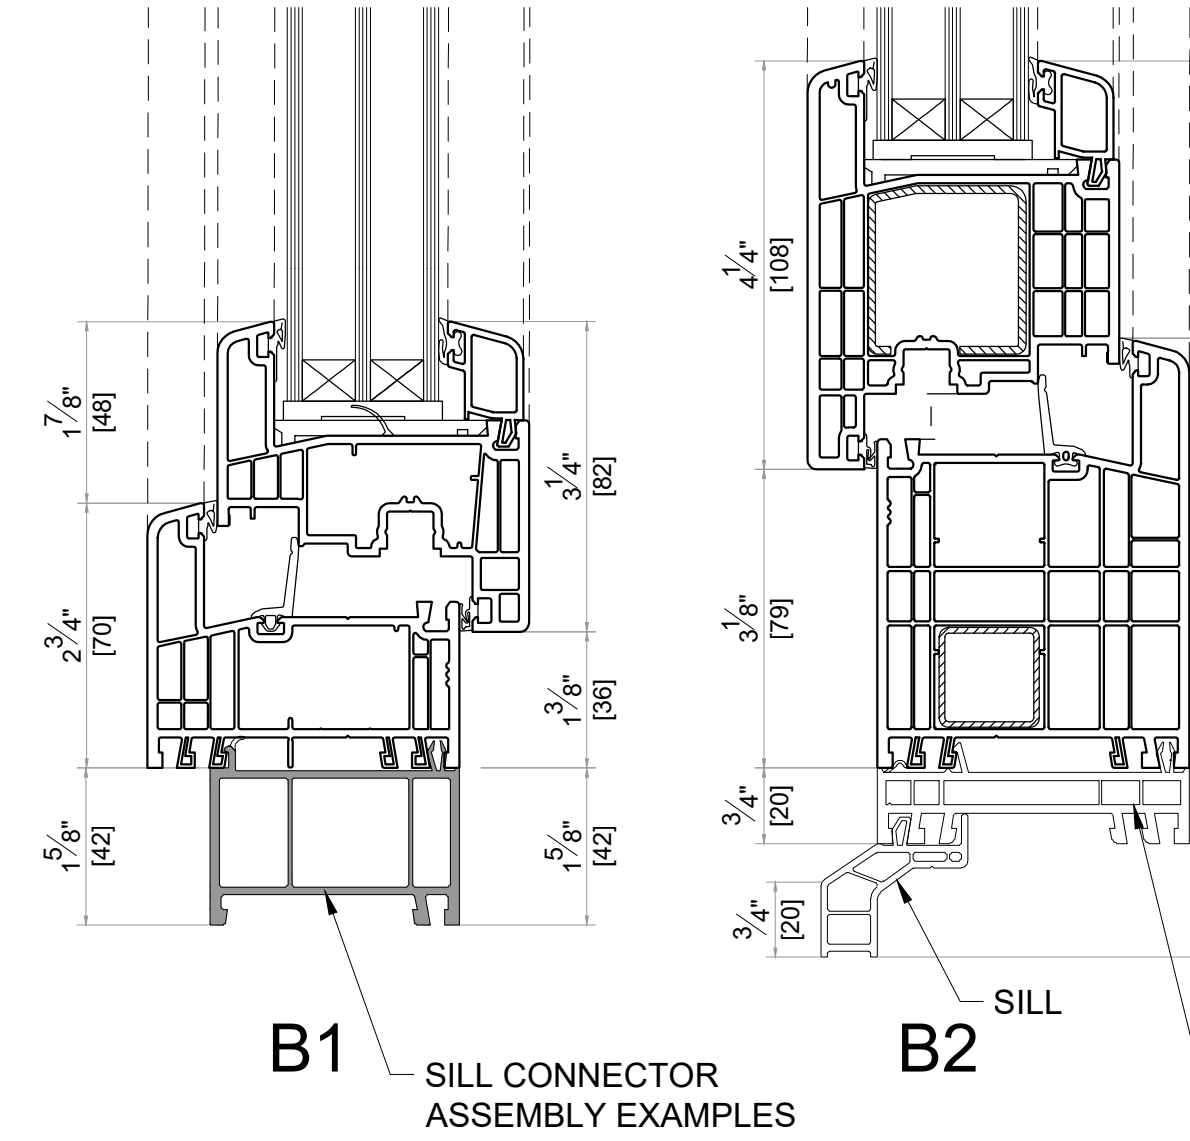

WINDOWS TILT & TURN (ELEVATIONS OUTSIDE LOOK)

C1 MEDIUM FRAME

NARROW MULLION F1

E1 MEDIUM SASH

C2 MEDIUM FRAME

NARROW MULLION F2

E2 MEDIUM SASH

B1 SILL CONNECTOR ASSEMBLY EXAMPLES

SYSTEM : GEALAN S9000
DATE : 11/30/2021 SCALE : 6" = 1'-0"
DESCRIPTION

DOORS (ELEVATIONS OUTSIDE LOOK)

THRESHOLDS

OTHER FRAME PROFILES

OTHER MULLION PROFILES

OTHER SASH PROFILES

Address : 3315 Williams Blvd SW Suite 2 Box 338
Cedar Rapids, Iowa 52404-1478
Email : info@hawkeyewindows.com
Phone : 319-232-3220
800-701-3220

SYSTEM : GEALAN S9000
DATE : 11/30/2021 SCALE : 6" = 1'-0"

DESCRIPTION

ALUMINUM SILL OPTIONS

OVERLAP PROFILES

CORNER PROFILES

ADJUSTABLE CORNER

GLAZING BEADS

MIN. GLAZING	MAX. GLAZING	GLASS THICKNESS (mm)
		53 54 55
		49 50 51
		47 48 49
		45 46 47
		43 44 45
		44 42 43
		39 40 41
		37 38 39
		35 36 37
		32 34 33
		31 32 33
		29 30 31
		27 28 29
		25 26 27
		23 24 25

GEORGIAN BARS

COVER PROFILES

SYSTEM : GEALAN S9000

DATE : 11/30/2021	SCALE : 6" = 1'-0"
DESCRIPTION	

 Address : 3315 Williams Blvd SW Suite 2 Box 338
 Cedar Rapids, Iowa 52404-1478
 Email : info@hawkeyewindows.com
 Phone : 319-232-3220
 800-701-3220