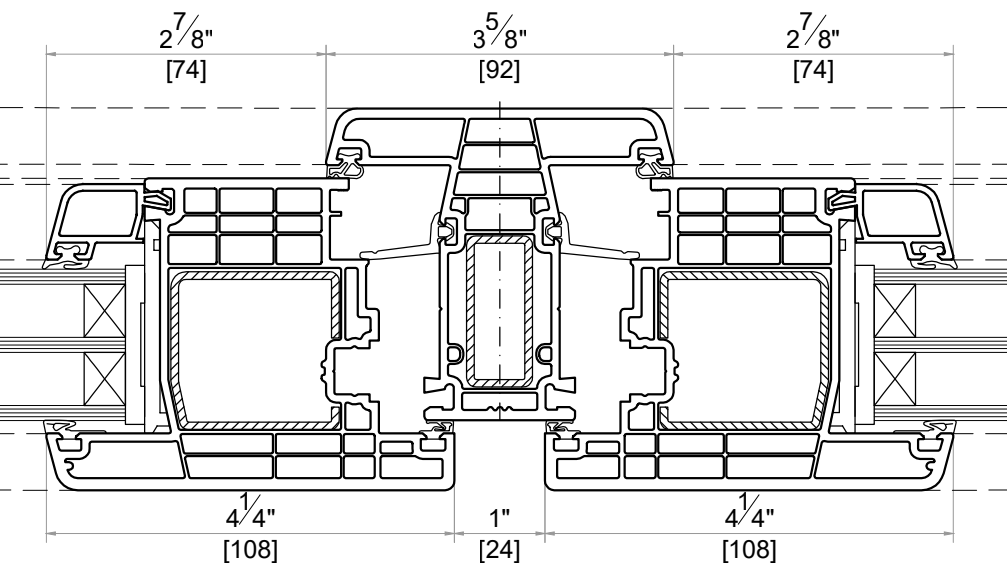

B2 SILL FRAME EXTENSION ASSEMBLY EXAMPLES

B3

D1 SILL

C3 ARCHITRAVE FRAME

NARROW MULLION F1

E3 ARCHITRAVE FRAME

FRAME EXTENSION ASSEMBLY EXAMPLES

C2 MEDIUM FRAME

SYSTEM : GEALAN S9000
DATE : 11/30/2021 SCALE : 6" = 1'-0"
DESCRIPTION

DOORS (ELEVATIONS OUTSIDE LOOK)

THRESHOLDS

OTHER FRAME PROFILES

OTHER MULLION PROFILES

OTHER SASH PROFILES

Address : 3315 Williams Blvd SW Suite 2 Box 338
Cedar Rapids, Iowa 52404-1478
Email : info@hawkeyewindows.com
Phone : 319-232-3220
800-701-3220

SYSTEM : GEALAN S9000
DATE : 11/30/2021 SCALE : 6" = 1'-0"

DESCRIPTION

ALUMINUM SILL OPTIONS

OVERLAP PROFILES

CORNER PROFILES

ADJUSTABLE CORNER

GLAZING BEADS

MIN. GLAZING	MAX. GLAZING	GLASS THICKNESS (mm)
		53 54 55
		49 50 51
		47 48 49
		45 46 47
		43 44 45
		44 42 43
		39 40 41
		37 38 39
		35 36 37
		32 34 33
		31 32 33
		29 30 31
		27 28 29
		25 26 27
		23 24 25

GEORGIAN BARS

COVER PROFILES

SYSTEM : GEALAN S9000

DATE : 11/30/2021	SCALE : 6" = 1'-0"
DESCRIPTION	

 Address : 3315 Williams Blvd SW Suite 2 Box 338
 Cedar Rapids, Iowa 52404-1478
 Email : info@hawkeyewindows.com
 Phone : 319-232-3220
 800-701-3220