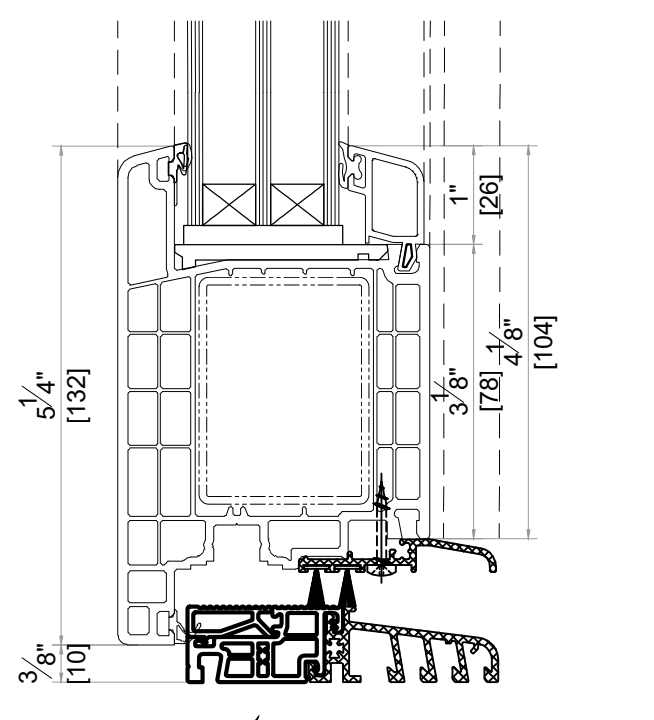

SYSTEM : GEALAN S9000
DATE : 11/30/2021 SCALE : 6" = 1'-0"
DESCRIPTION

DOORS (ELEVATIONS OUTSIDE LOOK)

THRESHOLDS

OTHER FRAME PROFILES

OTHER MULLION PROFILES

OTHER SASH PROFILES

Address : 3315 Williams Blvd SW Suite 2 Box 338
Cedar Rapids, Iowa 52404-1478
Email : info@hawkeyewindows.com
Phone : 319-232-3220
800-701-3220

SYSTEM : GEALAN S9000
DATE : 11/30/2021 SCALE : 6" = 1'-0"

DESCRIPTION

ALUMINUM SILL OPTIONS

OVERLAP PROFILES

CORNER PROFILES

ADJUSTABLE CORNER

GLAZING BEADS

MIN. GLAZING	MAX. GLAZING	GLASS THICKNESS (mm)
		53 54 55
		49 50 51
		47 48 49
		45 46 47
		43 44 45
		44 42 43
		39 40 41
		37 38 39
		35 36 37
		32 34 33
		31 32 33
		29 30 31
		27 28 29
		25 26 27
		23 24 25

GEORGIAN BARS

COVER PROFILES

SYSTEM : GEALAN S9000

DATE : 11/30/2021	SCALE : 6" = 1'-0"
DESCRIPTION	

 Address : 3315 Williams Blvd SW Suite 2 Box 338
 Cedar Rapids, Iowa 52404-1478
 Email : info@hawkeyewindows.com
 Phone : 319-232-3220
 800-701-3220