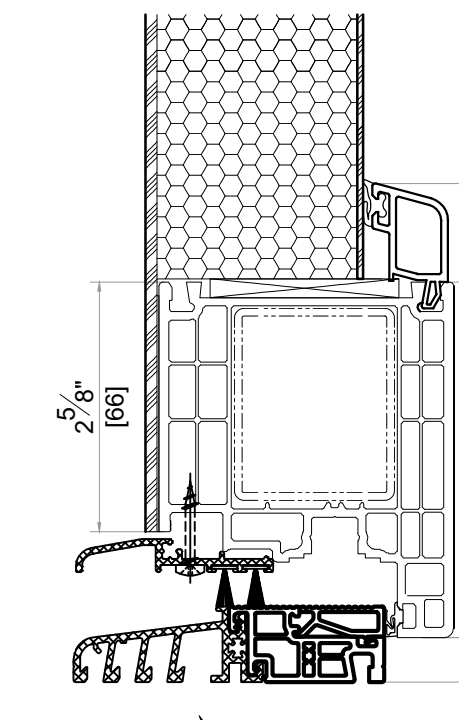

SYSTEM : GEALAN S9000
DATE : 11/30/2021 SCALE : 6" = 1'-0"
DESCRIPTION

DOORS (ELEVATIONS OUTSIDE LOOK)

THRESHOLDS

OTHER FRAME PROFILES

OTHER MULLION PROFILES

OTHER SASH PROFILES

Address : 3315 Williams Blvd SW Suite 2 Box 338
Cedar Rapids, Iowa 52404-1478
Email : info@hawkeyewindows.com
Phone : 319-232-3220
800-701-3220

SYSTEM : GEALAN S9000
DATE : 11/30/2021 SCALE : 6" = 1'-0"

DESCRIPTION

ALUMINUM SILL OPTIONS

OVERLAP PROFILES

CORNER PROFILES

ADJUSTABLE CORNER

GLAZING BEADS

MIN. GLAZING	MAX. GLAZING	GLASS THICKNESS (mm)
		53 54 55
		49 50 51
		47 48 49
		45 46 47
		43 44 45
		44 42 43
		39 40 41
		37 38 39
		35 36 37
		32 34 33
		31 32 33
		29 30 31
		27 28 29
		25 26 27
		23 24 25