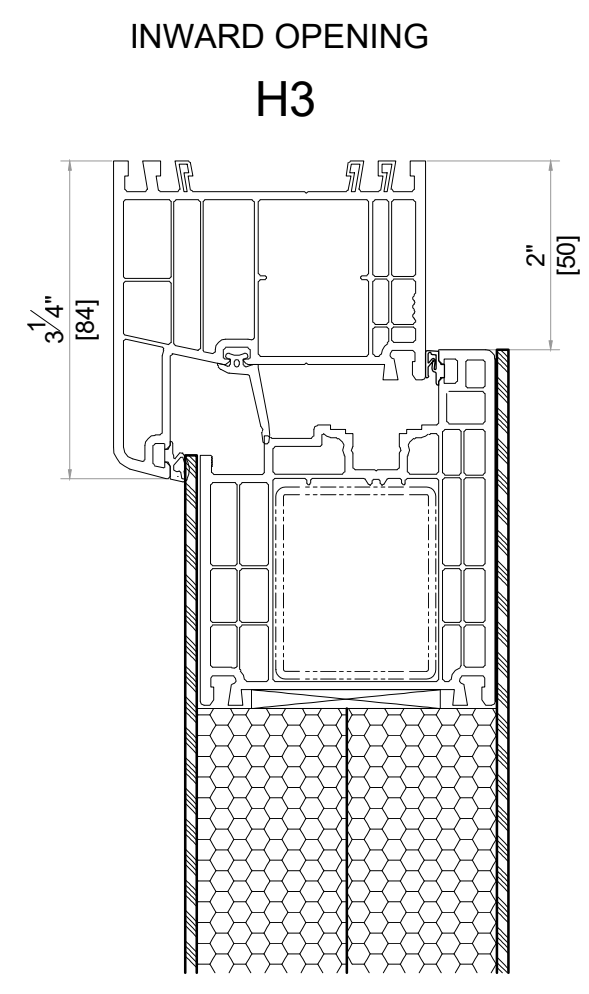

SYSTEM : GEALAN S9000
DATE : 11/30/2021 SCALE : 6" = 1'-0"
DESCRIPTION

DOORS (ELEVATIONS OUTSIDE LOOK)

THRESHOLDS

OTHER FRAME PROFILES

OTHER MULLION PROFILES

OTHER SASH PROFILES

Address : 3315 Williams Blvd SW Suite 2 Box 338
Cedar Rapids, Iowa 52404-1478
Email : info@hawkeyewindows.com
Phone : 319-232-3220
800-701-3220

SYSTEM : GEALAN S9000
DATE : 11/30/2021 SCALE : 6" = 1'-0"

DESCRIPTION

ALUMINUM SILL OPTIONS

OVERLAP PROFILES

CORNER PROFILES

ADJUSTABLE CORNER

GLAZING BEADS

MIN. GLAZING	MAX. GLAZING	GLASS THICKNESS (mm)
		53 54 55
		49 50 51
		47 48 49
		45 46 47
		43 44 45
		44 42 43
		39 40 41
		37 38 39
		35 36 37
		32 34 33
		31 32 33
		29 30 31
		27 28 29
		25 26 27
		23 24 25