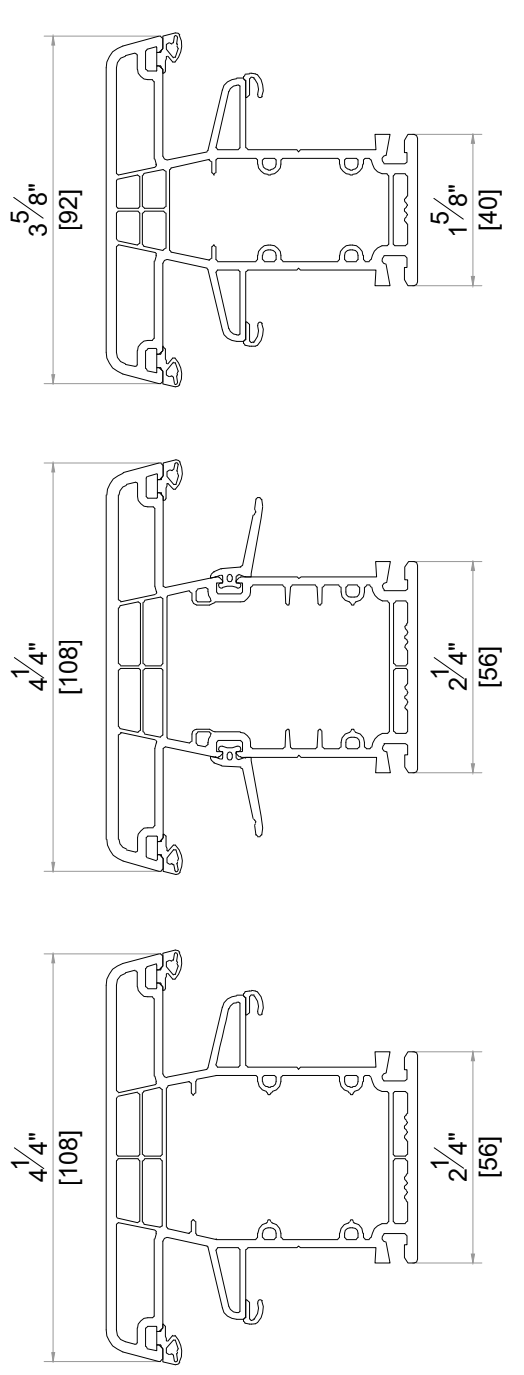

WINDOWS TILT & TURN (ELEVATIONS OUTSIDE LOOK)

C1 MEDIUM FRAME

NARROW MULLION F1

E1 MEDIUM SASH

C2 MEDIUM FRAME

NARROW MULLION F2

E2 MEDIUM SASH

B1 SILL CONNECTOR ASSEMBLY EXAMPLES

SYSTEM : GEALAN S9000
DATE : 11/30/2021 SCALE : 6" = 1'-0"
DESCRIPTION

DOORS (ELEVATIONS OUTSIDE LOOK)

THRESHOLDS

OTHER FRAME PROFILES

OTHER MULLION PROFILES

OTHER SASH PROFILES

Address : 3315 Williams Blvd SW Suite 2 Box 338
Cedar Rapids, Iowa 52404-1478
Email : info@hawkeyewindows.com
Phone : 319-232-3220
800-701-3220

SYSTEM : GEALAN S9000
DATE : 11/30/2021 SCALE : 6" = 1'-0"

DESCRIPTION

ALUMINUM SILL OPTIONS

OVERLAP PROFILES

CORNER PROFILES

ADJUSTABLE CORNER

GLAZING BEADS

MIN. GLAZING	MAX. GLAZING	GLASS THICKNESS (mm)
		53 54 55
		49 50 51
		47 48 49
		45 46 47
		43 44 45
		44 42 43
		39 40 41
		37 38 39
		35 36 37
		32 34 33
		31 32 33
		29 30 31
		27 28 29
		25 26 27
		23 24 25

GEORGIAN BARS

COVER PROFILES

SYSTEM : GEALAN S9000

DATE : 11/30/2021	SCALE : 6" = 1'-0"
DESCRIPTION	

 Address : 3315 Williams Blvd SW Suite 2 Box 338
 Cedar Rapids, Iowa 52404-1478
 Email : info@hawkeyewindows.com
 Phone : 319-232-3220
 800-701-3220