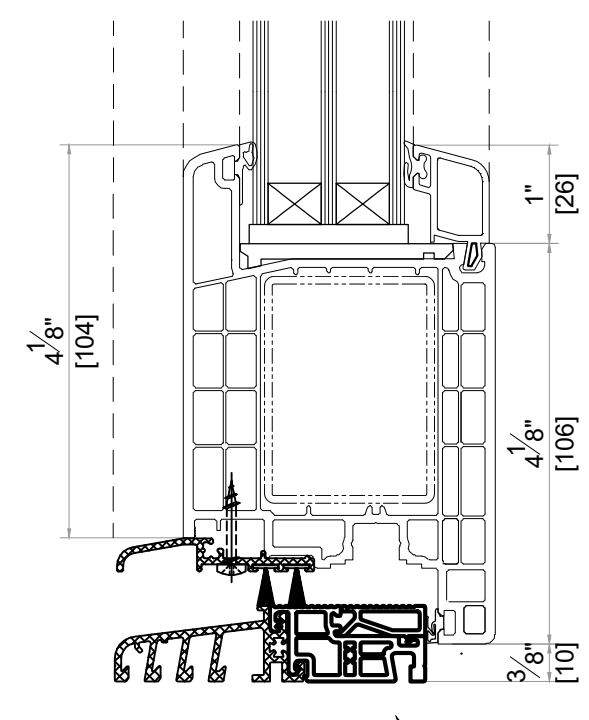

SYSTEM : GEALAN S9000
DATE : 11/30/2021 SCALE : 6" = 1'-0"
DESCRIPTION

DOORS (ELEVATIONS OUTSIDE LOOK)

THRESHOLDS

OTHER FRAME PROFILES

OTHER MULLION PROFILES

OTHER SASH PROFILES

Address : 3315 Williams Blvd SW Suite 2 Box 338
Cedar Rapids, Iowa 52404-1478
Email : info@hawkeyewindows.com
Phone : 319-232-3220
800-701-3220

SYSTEM : GEALAN S9000
DATE : 11/30/2021 SCALE : 6" = 1'-0"

DESCRIPTION

ALUMINUM SILL OPTIONS

OVERLAP PROFILES

CORNER PROFILES

ADJUSTABLE CORNER

GLAZING BEADS

MIN. GLAZING	MAX. GLAZING	GLASS THICKNESS (mm)
		53 54 55
		49 50 51
		47 48 49
		45 46 47
		43 44 45
		44 42 43
		39 40 41
		37 38 39
		35 36 37
		32 34 33
		31 32 33
		29 30 31
		27 28 29
		25 26 27
		23 24 25

GEORGIAN BARS

COVER PROFILES

SYSTEM : GEALAN S9000

DATE : 11/30/2021	SCALE : 6" = 1'-0"
DESCRIPTION	

 Address : 3315 Williams Blvd SW Suite 2 Box 338
 Cedar Rapids, Iowa 52404-1478
 Email : info@hawkeyewindows.com
 Phone : 319-232-3220
 800-701-3220