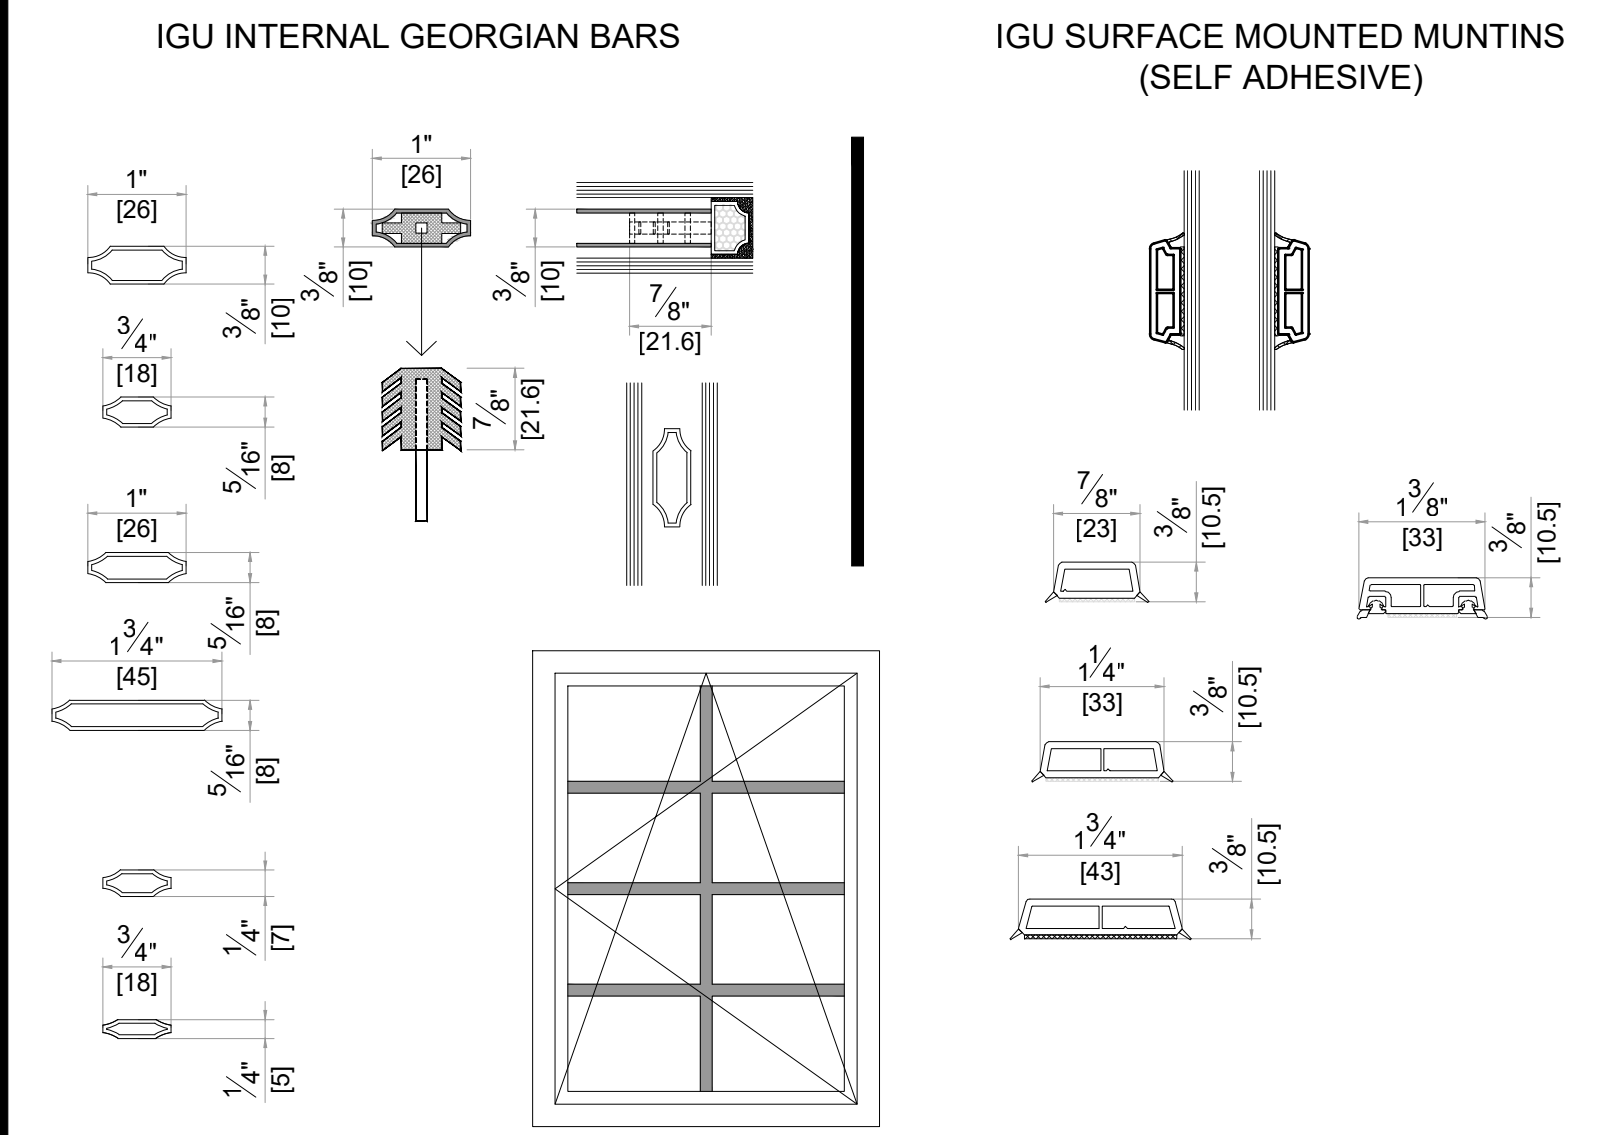

SYSTEM : GEALAN S9000
DATE : 11/30/2021 SCALE : 6" = 1'-0"
DESCRIPTION

DOORS (ELEVATIONS OUTSIDE LOOK)

THRESHOLDS

OTHER FRAME PROFILES

OTHER MULLION PROFILES

OTHER SASH PROFILES

Address : 3315 Williams Blvd SW Suite 2 Box 338
Cedar Rapids, Iowa 52404-1478
Email : info@hawkeyewindows.com
Phone : 319-232-3220
800-701-3220

SYSTEM : GEALAN S9000
DATE : 11/30/2021 SCALE : 6" = 1'-0"

DESCRIPTION

ALUMINUM SILL OPTIONS

OVERLAP PROFILES

CORNER PROFILES

ADJUSTABLE CORNER

GLAZING BEADS

MIN. GLAZING	MAX. GLAZING	GLASS THICKNESS (mm)
		53 54 55
		49 50 51
		47 48 49
		45 46 47
		43 44 45
		44 42 43
		39 40 41
		37 38 39
		35 36 37
		32 34 33
		31 32 33
		29 30 31
		27 28 29
		25 26 27
		23 24 25

GEORGIAN BARS

COVER PROFILES

SYSTEM : GEALAN S9000

DATE : 11/30/2021	SCALE : 6" = 1'-0"
DESCRIPTION	

 Address : 3315 Williams Blvd SW Suite 2 Box 338
 Cedar Rapids, Iowa 52404-1478
 Email : info@hawkeyewindows.com
 Phone : 319-232-3220
 800-701-3220