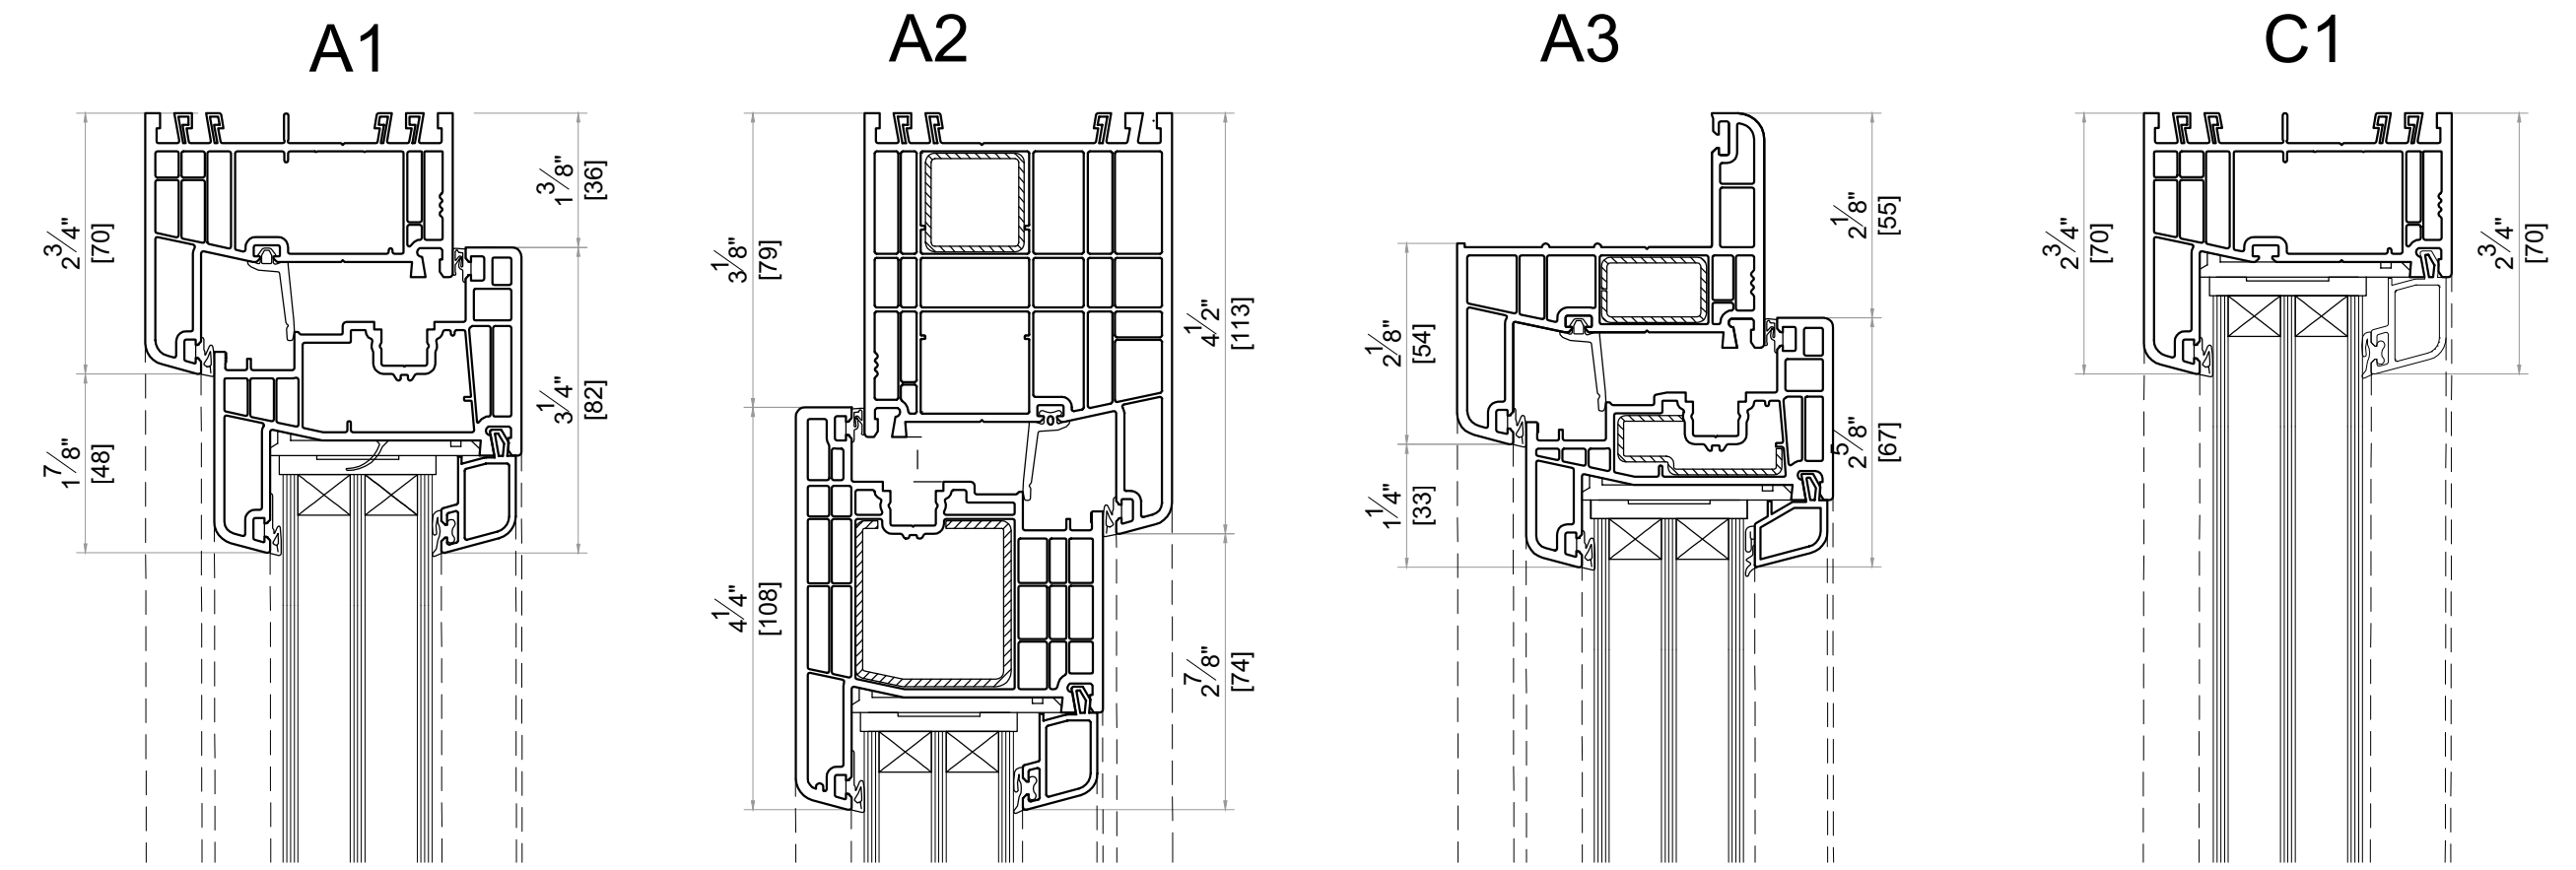

WINDOWS TILT & TURN (ELEVATIONS OUTSIDE LOOK)

C1 MEDIUM FRAME

NARROW MULLION F1

E1 MEDIUM SASH

C2 MEDIUM FRAME

NARROW MULLION F2

E2 MEDIUM SASH

B1 SILL CONNECTOR ASSEMBLY EXAMPLES

SYSTEM : GEALAN S9000
DATE : 11/30/2021 SCALE : 6" = 1'-0"
DESCRIPTION

DOORS (ELEVATIONS OUTSIDE LOOK)

THRESHOLDS

OTHER FRAME PROFILES

OTHER MULLION PROFILES

OTHER SASH PROFILES

Address : 3315 Williams Blvd SW Suite 2 Box 338
Cedar Rapids, Iowa 52404-1478
Email : info@hawkeyewindows.com
Phone : 319-232-3220
800-701-3220

SYSTEM : GEALAN S9000
DATE : 11/30/2021 SCALE : 6" = 1'-0"

DESCRIPTION

ALUMINUM SILL OPTIONS

OVERLAP PROFILES

CORNER PROFILES

ADJUSTABLE CORNER

GLAZING BEADS

MIN. GLAZING	MAX. GLAZING	GLASS THICKNESS (mm)
		53 54 55
		49 50 51
		47 48 49
		45 46 47
		43 44 45
		44 42 43
		39 40 41
		37 38 39
		35 36 37
		32 34 33
		31 32 33
		29 30 31
		27 28 29
		25 26 27
		23 24 25

GEORGIAN BARS

COVER PROFILES

SYSTEM : GEALAN S9000

DATE : 11/30/2021	SCALE : 6" = 1'-0"
DESCRIPTION	

 Address : 3315 Williams Blvd SW Suite 2 Box 338
 Cedar Rapids, Iowa 52404-1478
 Email : info@hawkeyewindows.com
 Phone : 319-232-3220
 800-701-3220