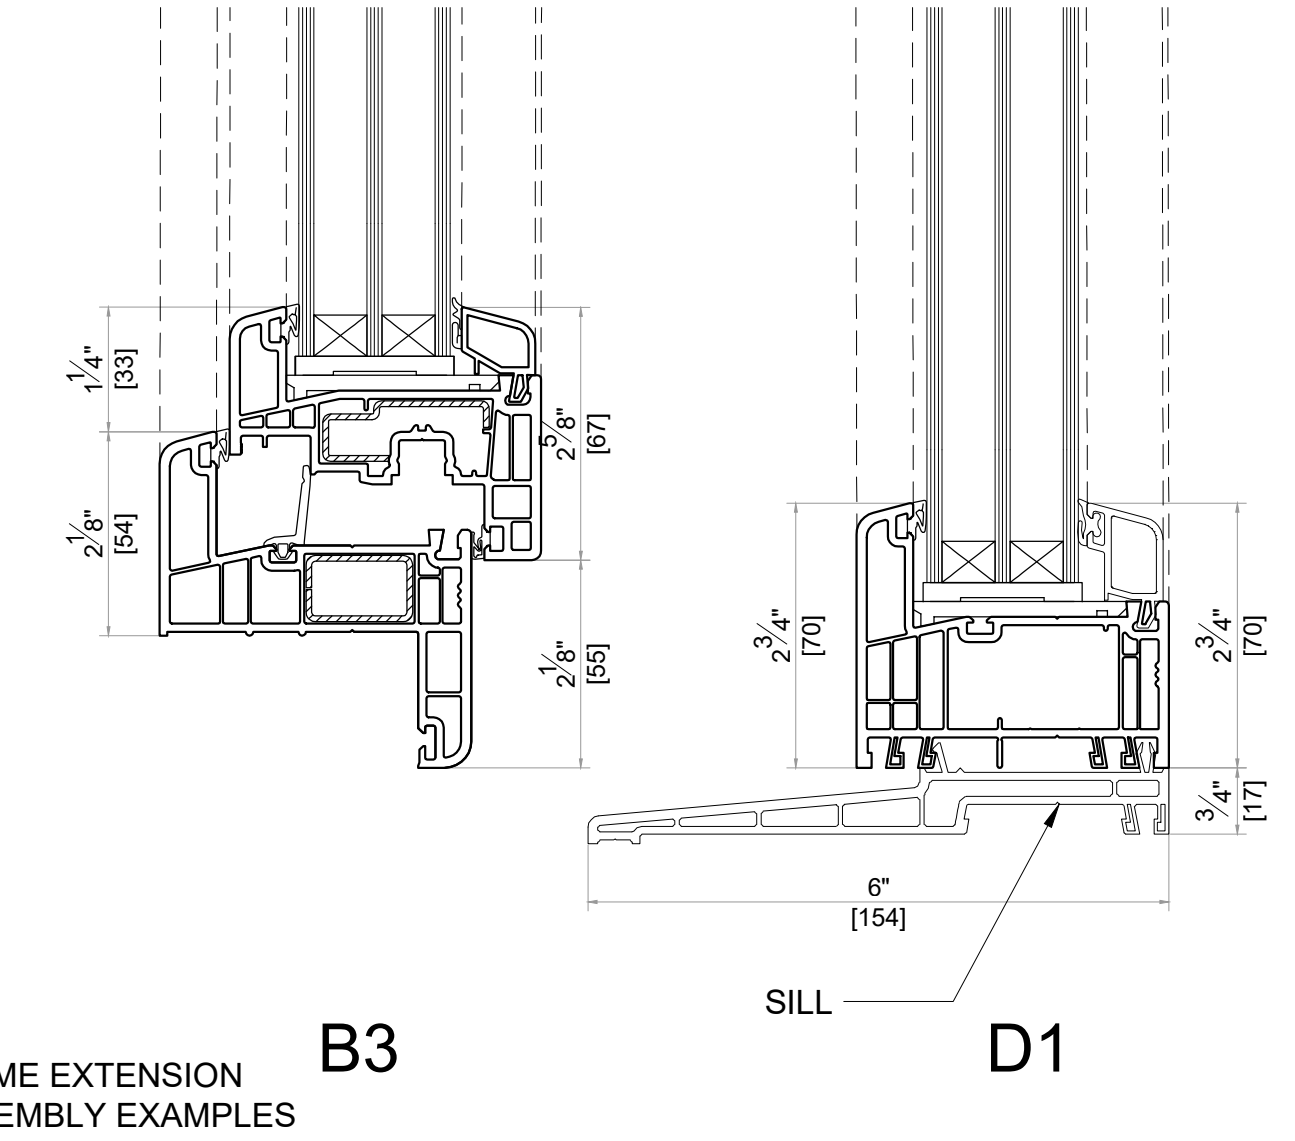

WINDOWS TILT & TURN (ELEVATIONS OUTSIDE LOOK)

OTHER uPVC SILLS

OTHER SILL CONNECTORS

Address : 3315 Williams Blvd SW Suite 2 Box 338
Cedar Rapids, Iowa 52404-1478
Email : info@hawkeyewindows.com
Phone : 319-232-3220
800-701-3220

SYSTEM : GEALAN S9000
DATE : 11/30/2021 SCALE : 6" = 1'-0"
DESCRIPTION