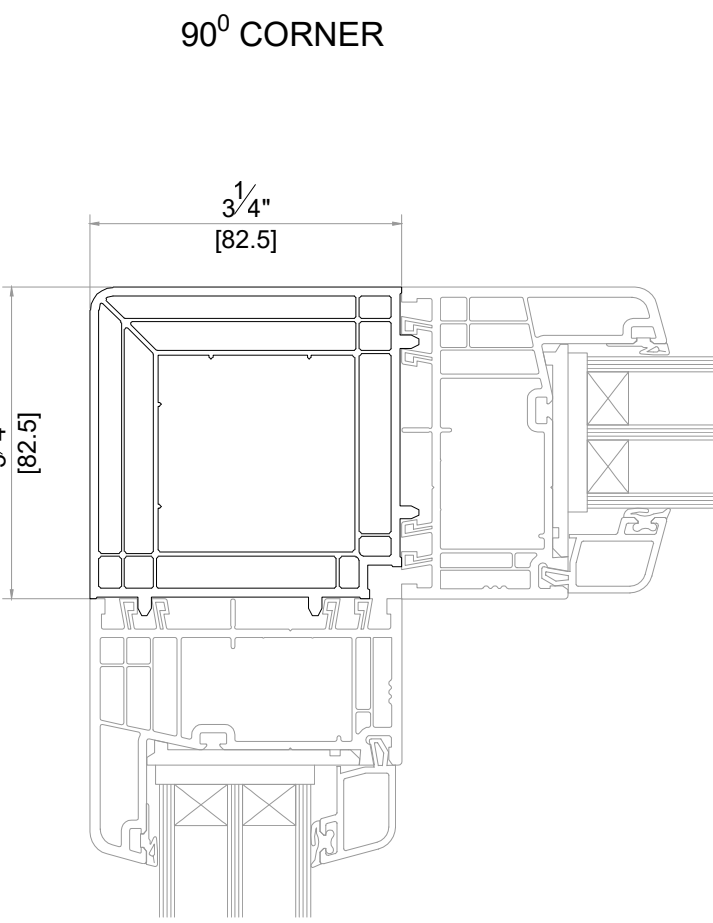

SYSTEM : GEALAN S9000
DATE : 11/30/2021 SCALE : 6" = 1'-0"
DESCRIPTION

DOORS (ELEVATIONS OUTSIDE LOOK)

THRESHOLDS

OTHER FRAME PROFILES

OTHER MULLION PROFILES

OTHER SASH PROFILES

Address : 3315 Williams Blvd SW Suite 2 Box 338
Cedar Rapids, Iowa 52404-1478
Email : info@hawkeyewindows.com
Phone : 319-232-3220
800-701-3220

SYSTEM : GEALAN S9000
DATE : 11/30/2021 SCALE : 6" = 1'-0"

DESCRIPTION

ALUMINUM SILL OPTIONS

OVERLAP PROFILES

CORNER PROFILES

ADJUSTABLE CORNER

GLAZING BEADS

MIN. GLAZING	MAX. GLAZING	GLASS THICKNESS (mm)
		53 54 55
		49 50 51
		47 48 49
		45 46 47
		43 44 45
		44 42 43
		39 40 41
		37 38 39
		35 36 37
		32 34 33
		31 32 33
		29 30 31
		27 28 29
		25 26 27
		23 24 25

GEORGIAN BARS

COVER PROFILES

SYSTEM : GEALAN S9000

DATE : 11/30/2021	SCALE : 6" = 1'-0"
DESCRIPTION	

 Address : 3315 Williams Blvd SW Suite 2 Box 338
 Cedar Rapids, Iowa 52404-1478
 Email : info@hawkeyewindows.com
 Phone : 319-232-3220
 800-701-3220