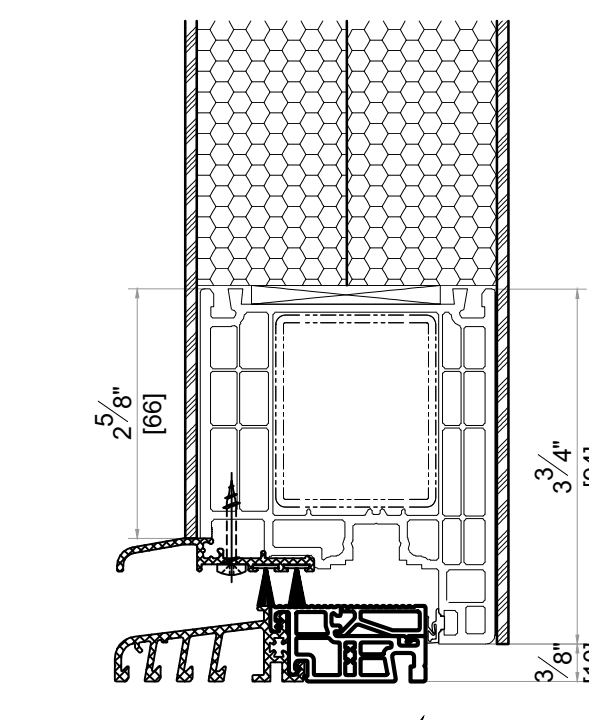

SYSTEM : GEALAN S9000
DATE : 11/30/2021 SCALE : 6" = 1'-0"
DESCRIPTION

DOORS (ELEVATIONS OUTSIDE LOOK)

THRESHOLDS

OTHER FRAME PROFILES

OTHER MULLION PROFILES

OTHER SASH PROFILES

Address : 3315 Williams Blvd SW Suite 2 Box 338
Cedar Rapids, Iowa 52404-1478
Email : info@hawkeyewindows.com
Phone : 319-232-3220
800-701-3220

SYSTEM : GEALAN S9000
DATE : 11/30/2021 SCALE : 6" = 1'-0"

DESCRIPTION

ALUMINUM SILL OPTIONS

OVERLAP PROFILES

CORNER PROFILES

ADJUSTABLE CORNER

GLAZING BEADS

MIN. GLAZING	MAX. GLAZING	GLASS THICKNESS (mm)
		53 54 55
		49 50 51
		47 48 49
		45 46 47
		43 44 45
		44 42 43
		39 40 41
		37 38 39
		35 36 37
		32 34 33
		31 32 33
		29 30 31
		27 28 29
		25 26 27
		23 24 25

GEORGIAN BARS

COVER PROFILES

SYSTEM : GEALAN S9000

DATE : 11/30/2021	SCALE : 6" = 1'-0"
DESCRIPTION	

 Address : 3315 Williams Blvd SW Suite 2 Box 338
 Cedar Rapids, Iowa 52404-1478
 Email : info@hawkeyewindows.com
 Phone : 319-232-3220
 800-701-3220