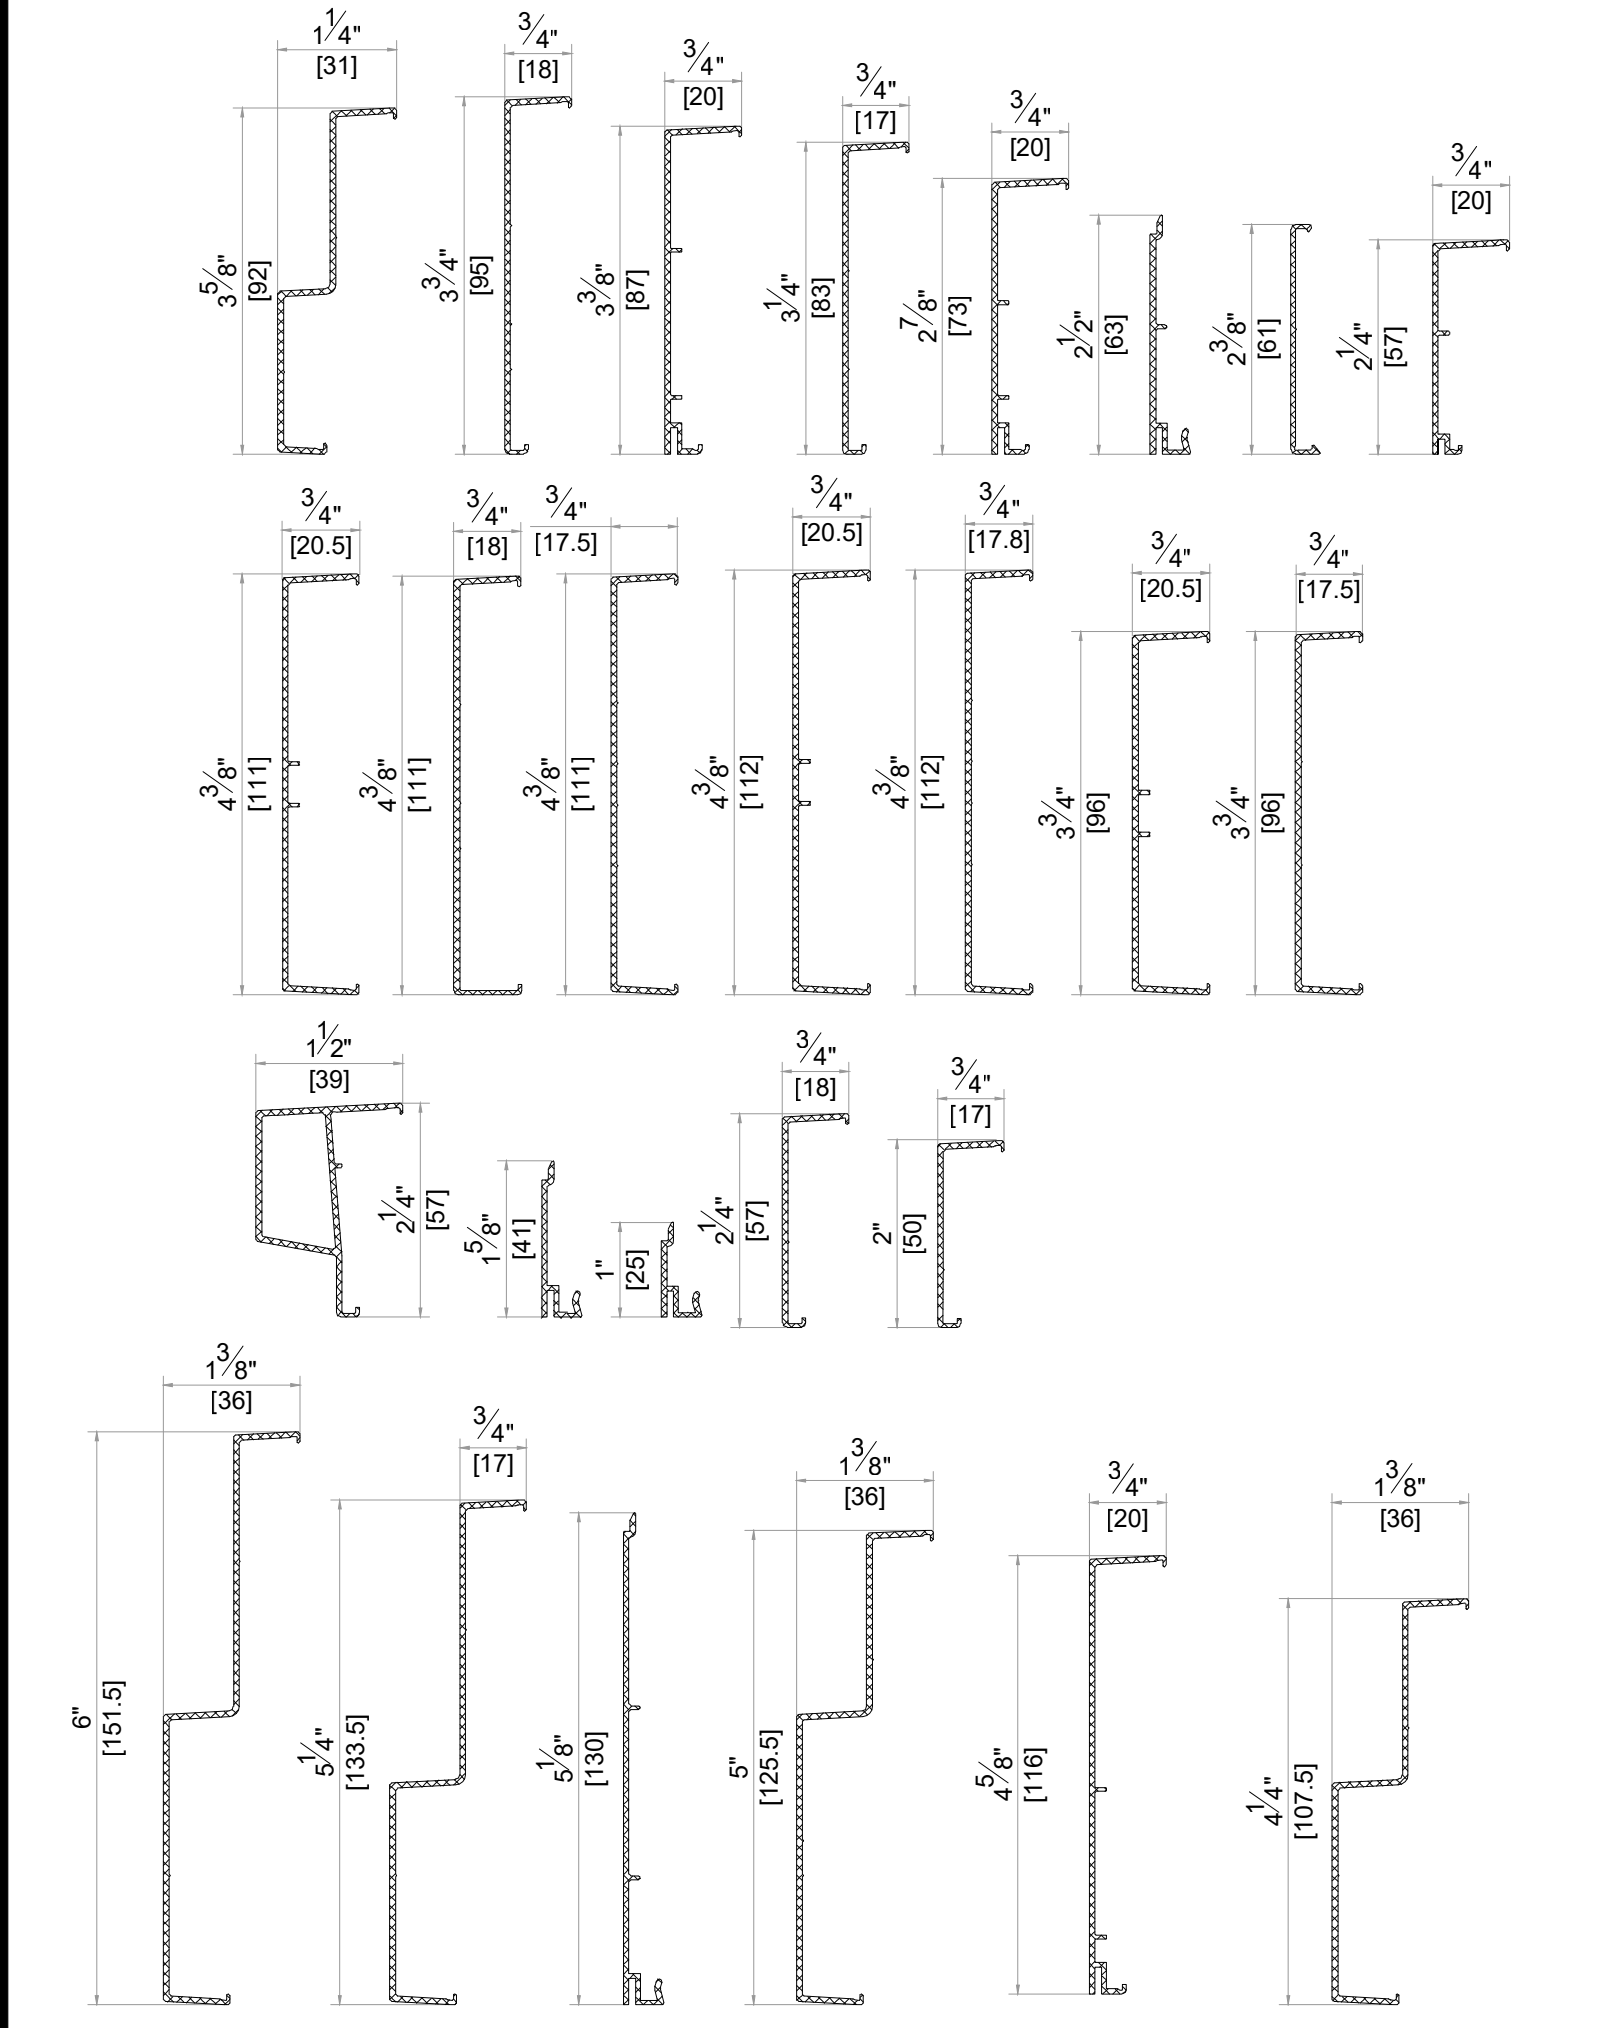

WINDOWS TILT & TURN (ELEVATIONS OUTSIDE LOOK)

C1 MEDIUM FRAME

NARROW MULLION F1

E1 MEDIUM SASH

C2 MEDIUM FRAME

NARROW MULLION F2

E2 MEDIUM SASH

B1 SILL CONNECTOR ASSEMBLY EXAMPLES

SYSTEM : GEALAN S9000
DATE : 11/30/2021 SCALE : 6" = 1'-0"
DESCRIPTION

DOORS (ELEVATIONS OUTSIDE LOOK)

THRESHOLDS

OTHER FRAME PROFILES

OTHER MULLION PROFILES

OTHER SASH PROFILES

Address : 3315 Williams Blvd SW Suite 2 Box 338
Cedar Rapids, Iowa 52404-1478
Email : info@hawkeyewindows.com
Phone : 319-232-3220
800-701-3220

SYSTEM : GEALAN S9000
DATE : 11/30/2021 SCALE : 6" = 1'-0"

DESCRIPTION

ALUMINUM SILL OPTIONS

OVERLAP PROFILES

CORNER PROFILES

ADJUSTABLE CORNER

GLAZING BEADS

MIN. GLAZING	MAX. GLAZING	GLASS THICKNESS (mm)
		53 54 55
		49 50 51
		47 48 49
		45 46 47
		43 44 45
		44 42 43
		39 40 41
		37 38 39
		35 36 37
		32 34 33
		31 32 33
		29 30 31
		27 28 29
		25 26 27
		23 24 25

GEORGIAN BARS

COVER PROFILES

SYSTEM : GEALAN S9000

DATE : 11/30/2021	SCALE : 6" = 1'-0"
DESCRIPTION	

 Address : 3315 Williams Blvd SW Suite 2 Box 338
 Cedar Rapids, Iowa 52404-1478
 Email : info@hawkeyewindows.com
 Phone : 319-232-3220
 800-701-3220