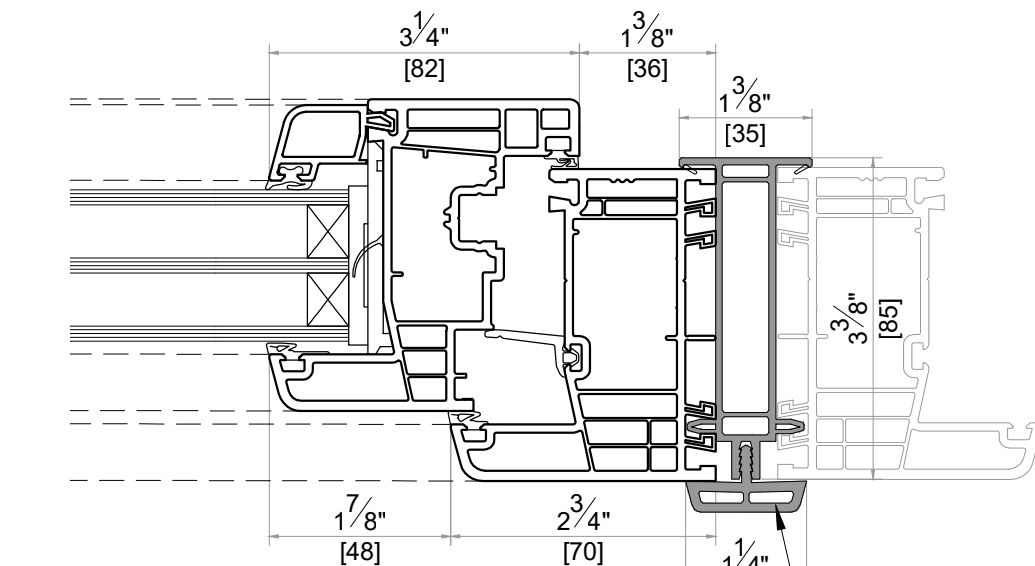

WINDOWS TILT & TURN (ELEVATIONS OUTSIDE LOOK)

C1 MEDIUM FRAME

NARROW MULLION F1

E1 MEDIUM SASH

C2 MEDIUM FRAME

NARROW MULLION F2

E2 MEDIUM SASH

B1 SILL CONNECTOR ASSEMBLY EXAMPLES

SYSTEM : GEALAN S9000
DATE : 11/30/2021 SCALE : 6" = 1'-0"
DESCRIPTION

DOORS (ELEVATIONS OUTSIDE LOOK)

THRESHOLDS

OTHER FRAME PROFILES

OTHER MULLION PROFILES

OTHER SASH PROFILES

Address : 3315 Williams Blvd SW Suite 2 Box 338
Cedar Rapids, Iowa 52404-1478
Email : info@hawkeyewindows.com
Phone : 319-232-3220
800-701-3220

SYSTEM : GEALAN S9000
DATE : 11/30/2021 SCALE : 6" = 1'-0"

DESCRIPTION

ALUMINUM SILL OPTIONS

OVERLAP PROFILES

CORNER PROFILES

ADJUSTABLE CORNER

GLAZING BEADS

MIN. GLAZING	MAX. GLAZING	GLASS THICKNESS (mm)
		53 54 55
		49 50 51
		47 48 49
		45 46 47
		43 44 45
		44 42 43
		39 40 41
		37 38 39
		35 36 37
		32 34 33
		31 32 33
		29 30 31
		27 28 29
		25 26 27
		23 24 25

GEORGIAN BARS

COVER PROFILES

SYSTEM : GEALAN S9000

DATE : 11/30/2021	SCALE : 6" = 1'-0"
DESCRIPTION	

 Address : 3315 Williams Blvd SW Suite 2 Box 338
 Cedar Rapids, Iowa 52404-1478
 Email : info@hawkeyewindows.com
 Phone : 319-232-3220
 800-701-3220