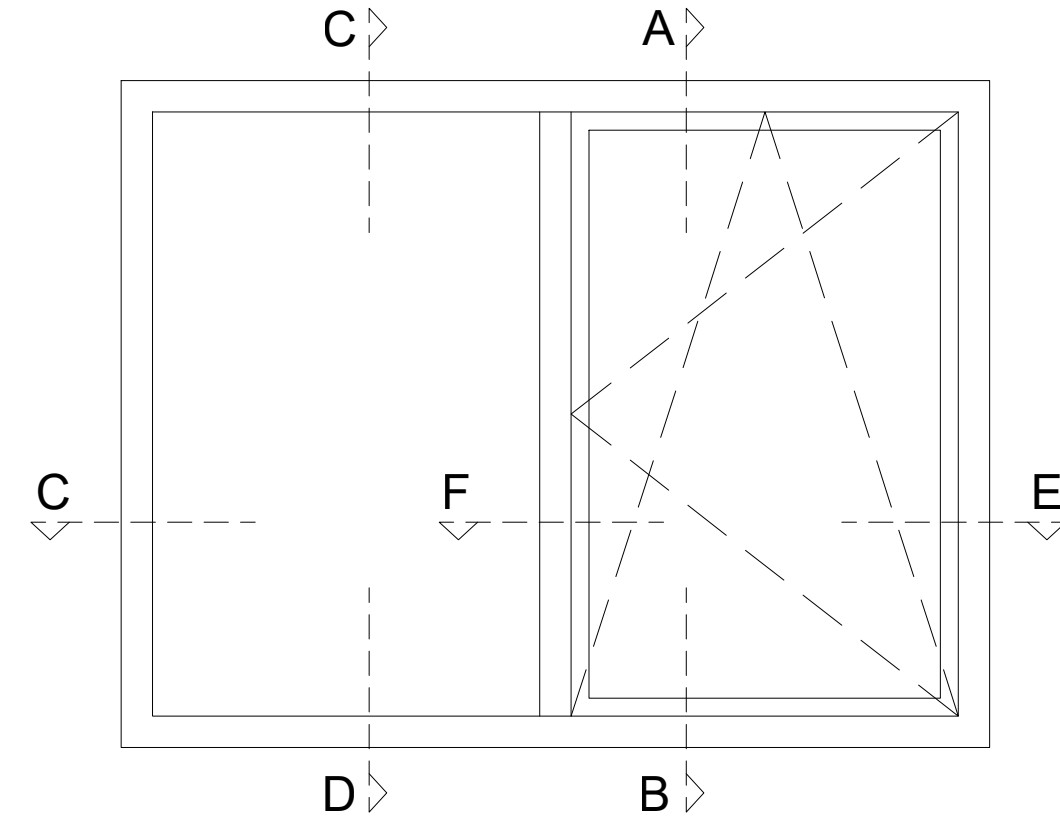

WINDOWS TILT & TURN (ELEVATIONS OUTSIDE LOOK)

C1 MEDIUM FRAME

NARROW MULLION F1

E1 MEDIUM SASH

C2 MEDIUM FRAME

NARROW MULLION F2

E2 MEDIUM SASH

B1 SILL CONNECTOR ASSEMBLY EXAMPLES

SYSTEM : GEALAN S9000
DATE : 11/30/2021 SCALE : 6" = 1'-0"
DESCRIPTION

DOORS (ELEVATIONS OUTSIDE LOOK)

THRESHOLDS

OTHER FRAME PROFILES

OTHER MULLION PROFILES

OTHER SASH PROFILES

Address : 3315 Williams Blvd SW Suite 2 Box 338
Cedar Rapids, Iowa 52404-1478
Email : info@hawkeyewindows.com
Phone : 319-232-3220
800-701-3220

SYSTEM : GEALAN S9000
DATE : 11/30/2021 SCALE : 6" = 1'-0"

DESCRIPTION

ALUMINUM SILL OPTIONS

OVERLAP PROFILES

CORNER PROFILES

ADJUSTABLE CORNER

GLAZING BEADS

MIN. GLAZING	MAX. GLAZING	GLASS THICKNESS (mm)
		53 54 55
		49 50 51
		47 48 49
		45 46 47
		43 44 45
		44 42 43
		39 40 41
		37 38 39
		35 36 37
		32 34 33
		31 32 33
		29 30 31
		27 28 29
		25 26 27
		23 24 25