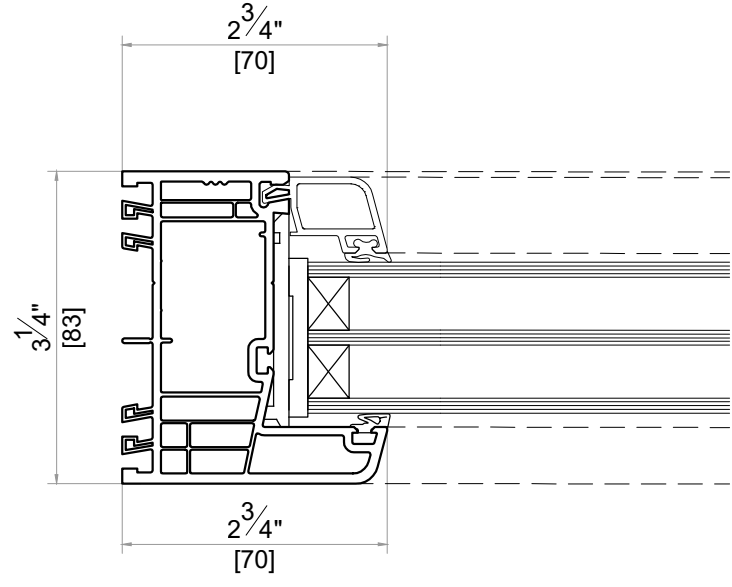

WINDOWS TILT & TURN (ELEVATIONS OUTSIDE LOOK)

C1 MEDIUM FRAME

NARROW MULLION F1

E1 MEDIUM SASH

C2 MEDIUM FRAME

NARROW MULLION F2

E2 MEDIUM SASH

B1 SILL CONNECTOR ASSEMBLY EXAMPLES

SYSTEM : GEALAN S9000
DATE : 11/30/2021 SCALE : 6" = 1'-0"
DESCRIPTION

DOORS (ELEVATIONS OUTSIDE LOOK)

THRESHOLDS

OTHER FRAME PROFILES

OTHER MULLION PROFILES

OTHER SASH PROFILES

Address : 3315 Williams Blvd SW Suite 2 Box 338
Cedar Rapids, Iowa 52404-1478
Email : info@hawkeyewindows.com
Phone : 319-232-3220
800-701-3220

SYSTEM : GEALAN S9000
DATE : 11/30/2021 SCALE : 6" = 1'-0"

DESCRIPTION

ALUMINUM SILL OPTIONS

OVERLAP PROFILES

CORNER PROFILES

ADJUSTABLE CORNER

GLAZING BEADS

MIN. GLAZING	MAX. GLAZING	GLASS THICKNESS (mm)
		53 54 55
		49 50 51
		47 48 49
		45 46 47
		43 44 45
		44 42 43
		39 40 41
		37 38 39
		35 36 37
		32 34 33
		31 32 33
		29 30 31
		27 28 29
		25 26 27
		23 24 25

GEORGIAN BARS

COVER PROFILES

SYSTEM : GEALAN S9000

DATE : 11/30/2021	SCALE : 6" = 1'-0"
DESCRIPTION	

 Address : 3315 Williams Blvd SW Suite 2 Box 338
 Cedar Rapids, Iowa 52404-1478
 Email : info@hawkeyewindows.com
 Phone : 319-232-3220
 800-701-3220