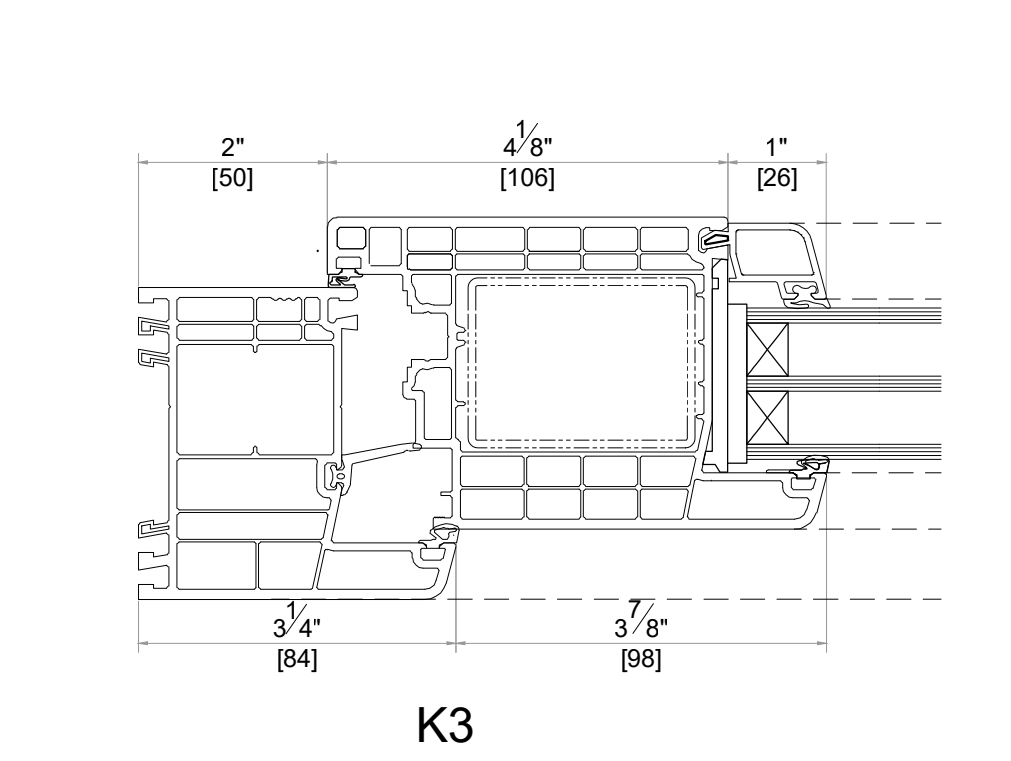

SYSTEM : GEALAN S9000
DATE : 11/30/2021 SCALE : 6" = 1'-0"
DESCRIPTION

DOORS (ELEVATIONS OUTSIDE LOOK)

THRESHOLDS

OTHER FRAME PROFILES

OTHER MULLION PROFILES

OTHER SASH PROFILES

Address : 3315 Williams Blvd SW Suite 2 Box 338
Cedar Rapids, Iowa 52404-1478
Email : info@hawkeyewindows.com
Phone : 319-232-3220
800-701-3220

SYSTEM : GEALAN S9000
DATE : 11/30/2021 SCALE : 6" = 1'-0"

DESCRIPTION

ALUMINUM SILL OPTIONS

OVERLAP PROFILES

CORNER PROFILES

ADJUSTABLE CORNER

GLAZING BEADS

MIN. GLAZING	MAX. GLAZING	GLASS THICKNESS (mm)
		53 54 55
		49 50 51
		47 48 49
		45 46 47
		43 44 45
		44 42 43
		39 40 41
		37 38 39
		35 36 37
		32 34 33
		31 32 33
		29 30 31
		27 28 29
		25 26 27
		23 24 25

GEORGIAN BARS

COVER PROFILES

SYSTEM : GEALAN S9000

DATE : 11/30/2021	SCALE : 6" = 1'-0"
DESCRIPTION	

 Address : 3315 Williams Blvd SW Suite 2 Box 338
 Cedar Rapids, Iowa 52404-1478
 Email : info@hawkeyewindows.com
 Phone : 319-232-3220
 800-701-3220