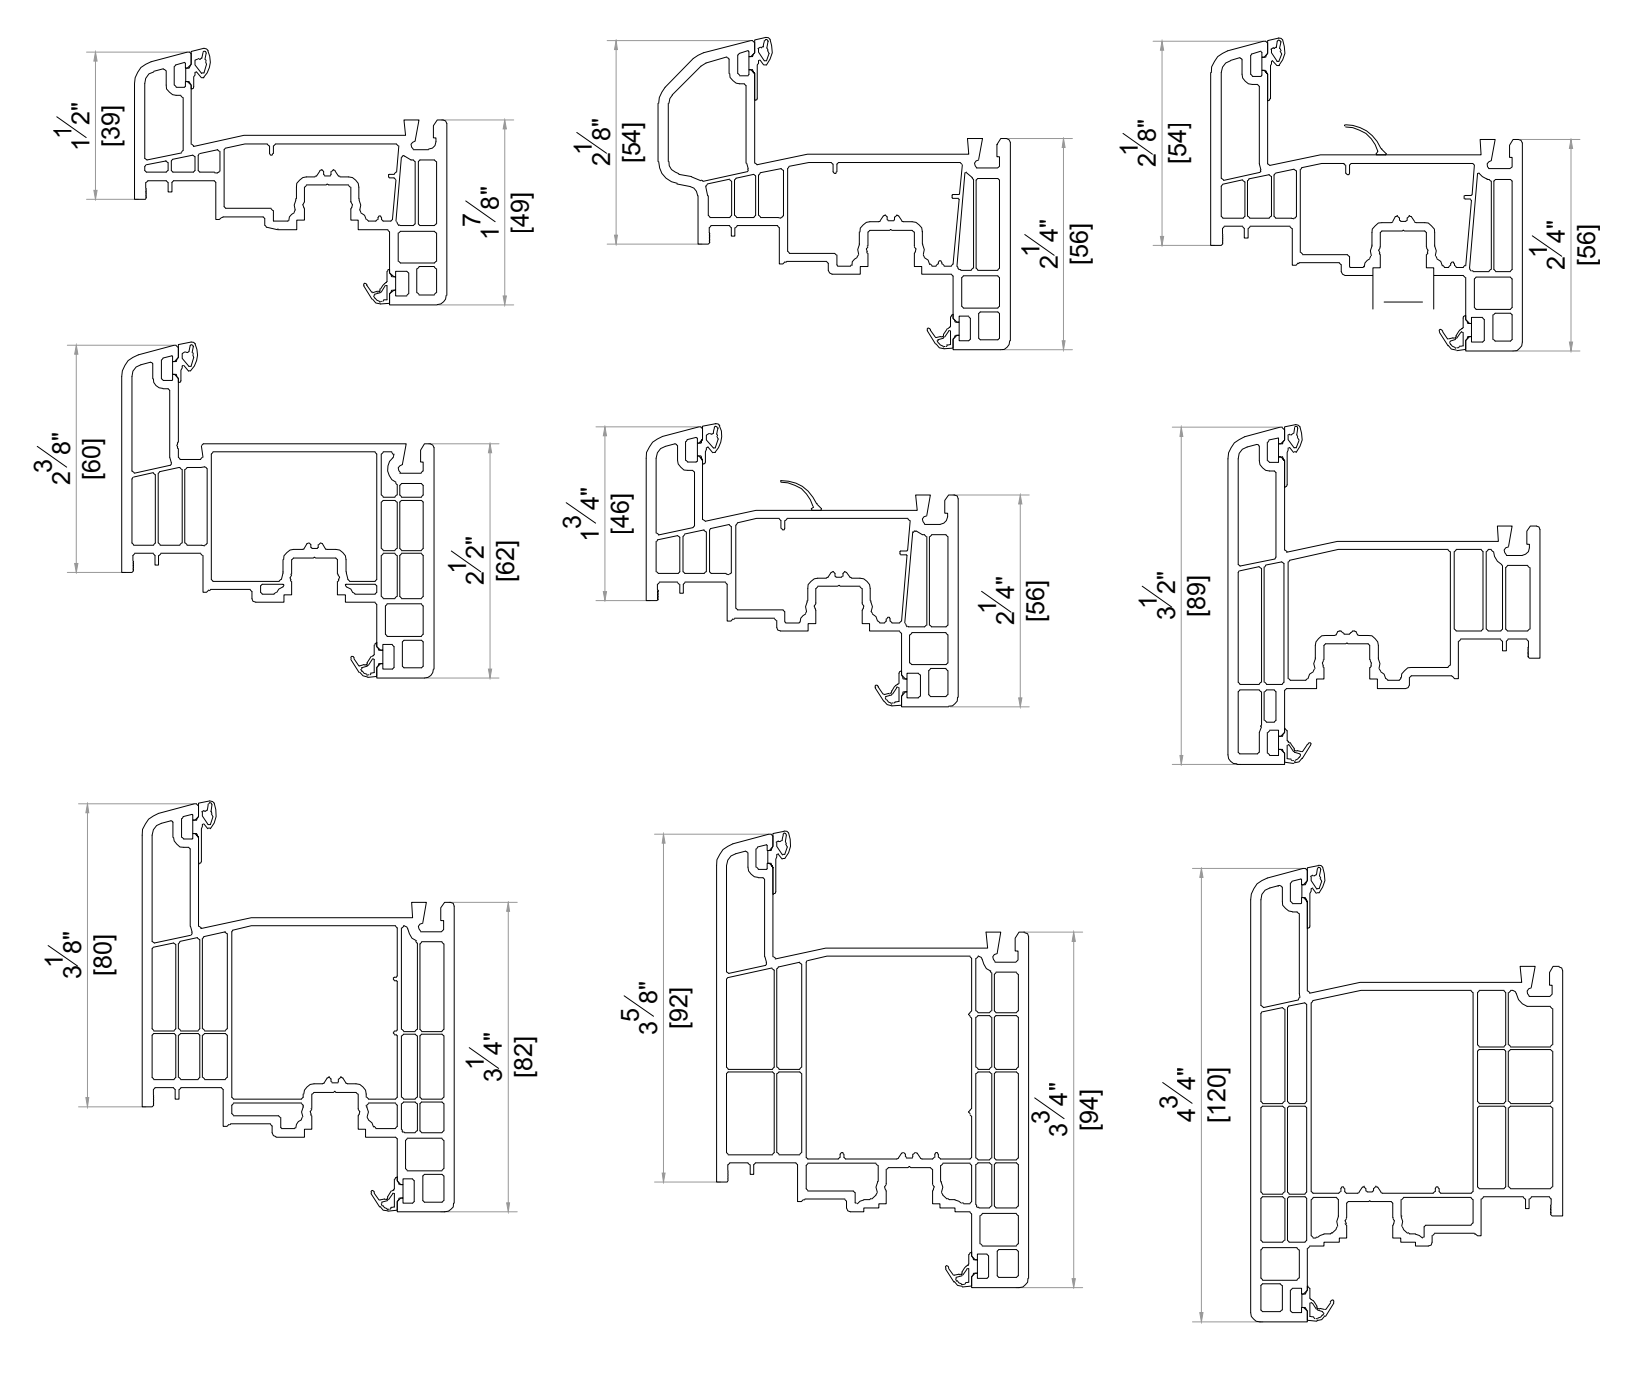

SYSTEM : GEALAN S9000
DATE : 11/30/2021 SCALE : 6" = 1'-0"
DESCRIPTION

DOORS (ELEVATIONS OUTSIDE LOOK)

THRESHOLDS

OTHER FRAME PROFILES

OTHER MULLION PROFILES

OTHER SASH PROFILES

Address : 3315 Williams Blvd SW Suite 2 Box 338
Cedar Rapids, Iowa 52404-1478
Email : info@hawkeyewindows.com
Phone : 319-232-3220
800-701-3220

SYSTEM : GEALAN S9000
DATE : 11/30/2021 SCALE : 6" = 1'-0"

DESCRIPTION

ALUMINUM SILL OPTIONS

OVERLAP PROFILES

CORNER PROFILES

ADJUSTABLE CORNER

GLAZING BEADS

MIN. GLAZING	MAX. GLAZING	GLASS THICKNESS (mm)
		53 54 55
		49 50 51
		47 48 49
		45 46 47
		43 44 45
		44 42 43
		39 40 41
		37 38 39
		35 36 37
		32 34 33
		31 32 33
		29 30 31
		27 28 29
		25 26 27
		23 24 25

GEORGIAN BARS

COVER PROFILES

SYSTEM : GEALAN S9000

DATE : 11/30/2021	SCALE : 6" = 1'-0"
DESCRIPTION	

 Address : 3315 Williams Blvd SW Suite 2 Box 338
 Cedar Rapids, Iowa 52404-1478
 Email : info@hawkeyewindows.com
 Phone : 319-232-3220
 800-701-3220