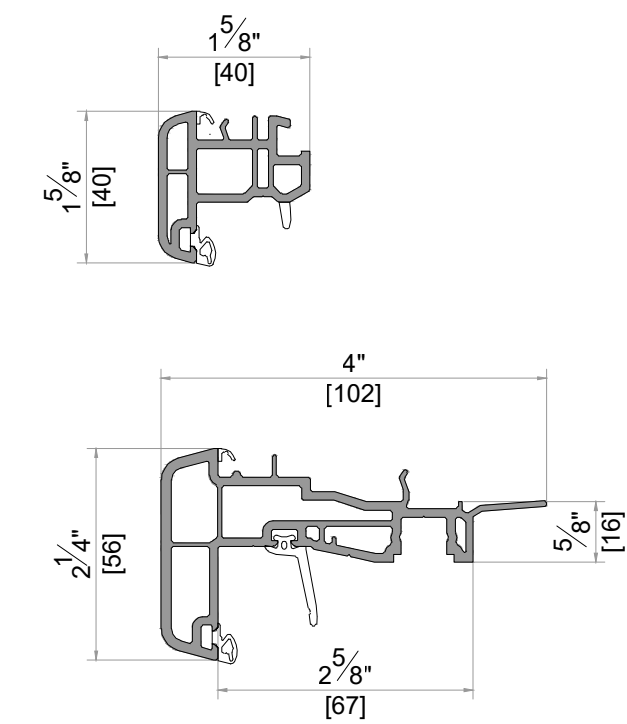

SYSTEM : GEALAN S9000
DATE : 11/30/2021 SCALE : 6" = 1'-0"
DESCRIPTION

DOORS (ELEVATIONS OUTSIDE LOOK)

THRESHOLDS

OTHER FRAME PROFILES

OTHER MULLION PROFILES

OTHER SASH PROFILES

Address : 3315 Williams Blvd SW Suite 2 Box 338
Cedar Rapids, Iowa 52404-1478
Email : info@hawkeyewindows.com
Phone : 319-232-3220
800-701-3220

SYSTEM : GEALAN S9000
DATE : 11/30/2021 SCALE : 6" = 1'-0"

DESCRIPTION

ALUMINUM SILL OPTIONS

OVERLAP PROFILES

CORNER PROFILES

ADJUSTABLE CORNER

GLAZING BEADS

MIN. GLAZING	MAX. GLAZING	GLASS THICKNESS (mm)
		53 54 55
		49 50 51
		47 48 49
		45 46 47
		43 44 45
		44 42 43
		39 40 41
		37 38 39
		35 36 37
		32 34 33
		31 32 33
		29 30 31
		27 28 29
		25 26 27
		23 24 25

GEORGIAN BARS

COVER PROFILES

SYSTEM : GEALAN S9000

DATE : 11/30/2021	SCALE : 6" = 1'-0"
DESCRIPTION	

 Address : 3315 Williams Blvd SW Suite 2 Box 338
 Cedar Rapids, Iowa 52404-1478
 Email : info@hawkeyewindows.com
 Phone : 319-232-3220
 800-701-3220