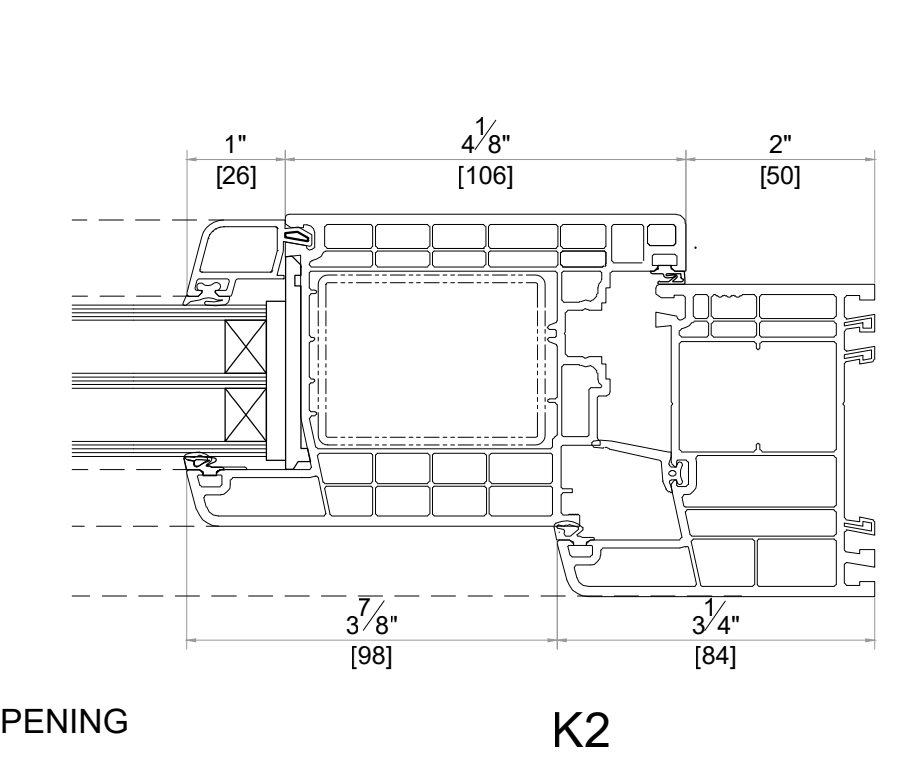

SYSTEM : GEALAN S9000
DATE : 11/30/2021 SCALE : 6" = 1'-0"
DESCRIPTION

DOORS (ELEVATIONS OUTSIDE LOOK)

THRESHOLDS

OTHER FRAME PROFILES

OTHER MULLION PROFILES

OTHER SASH PROFILES

Address : 3315 Williams Blvd SW Suite 2 Box 338
Cedar Rapids, Iowa 52404-1478
Email : info@hawkeyewindows.com
Phone : 319-232-3220
800-701-3220

SYSTEM : GEALAN S9000
DATE : 11/30/2021 SCALE : 6" = 1'-0"

DESCRIPTION

ALUMINUM SILL OPTIONS

OVERLAP PROFILES

CORNER PROFILES

ADJUSTABLE CORNER

GLAZING BEADS

MIN. GLAZING	MAX. GLAZING	GLASS THICKNESS (mm)
		53 54 55
		49 50 51
		47 48 49
		45 46 47
		43 44 45
		44 42 43
		39 40 41
		37 38 39
		35 36 37
		32 34 33
		31 32 33
		29 30 31
		27 28 29
		25 26 27
		23 24 25

GEORGIAN BARS

COVER PROFILES

SYSTEM : GEALAN S9000

DATE : 11/30/2021	SCALE : 6" = 1'-0"
DESCRIPTION	

 Address : 3315 Williams Blvd SW Suite 2 Box 338
 Cedar Rapids, Iowa 52404-1478
 Email : info@hawkeyewindows.com
 Phone : 319-232-3220
 800-701-3220