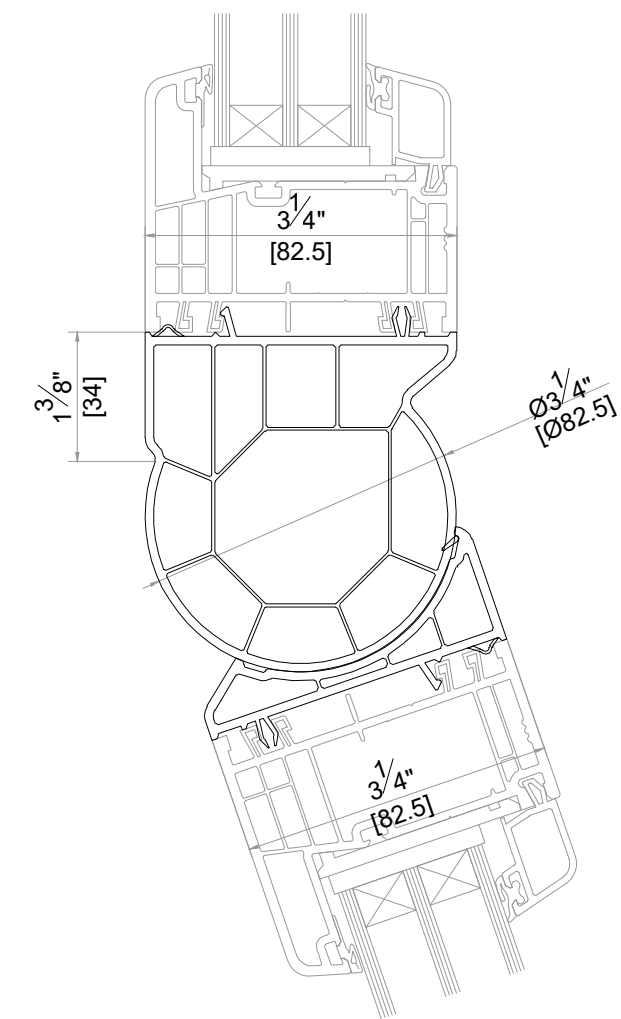

SYSTEM : GEALAN S9000
DATE : 11/30/2021 SCALE : 6" = 1'-0"
DESCRIPTION

DOORS (ELEVATIONS OUTSIDE LOOK)

THRESHOLDS

OTHER FRAME PROFILES

OTHER MULLION PROFILES

OTHER SASH PROFILES

Address : 3315 Williams Blvd SW Suite 2 Box 338
Cedar Rapids, Iowa 52404-1478
Email : info@hawkeyewindows.com
Phone : 319-232-3220
800-701-3220

SYSTEM : GEALAN S9000
DATE : 11/30/2021 SCALE : 6" = 1'-0"

DESCRIPTION

ALUMINUM SILL OPTIONS

OVERLAP PROFILES

CORNER PROFILES

ADJUSTABLE CORNER

GLAZING BEADS

MIN. GLAZING	MAX. GLAZING	GLASS THICKNESS (mm)
		53 54 55
		49 50 51
		47 48 49
		45 46 47
		43 44 45
		44 42 43
		39 40 41
		37 38 39
		35 36 37
		32 34 33
		31 32 33
		29 30 31
		27 28 29
		25 26 27
		23 24 25

GEORGIAN BARS

COVER PROFILES

SYSTEM : GEALAN S9000

DATE : 11/30/2021	SCALE : 6" = 1'-0"
DESCRIPTION	

 Address : 3315 Williams Blvd SW Suite 2 Box 338
 Cedar Rapids, Iowa 52404-1478
 Email : info@hawkeyewindows.com
 Phone : 319-232-3220
 800-701-3220