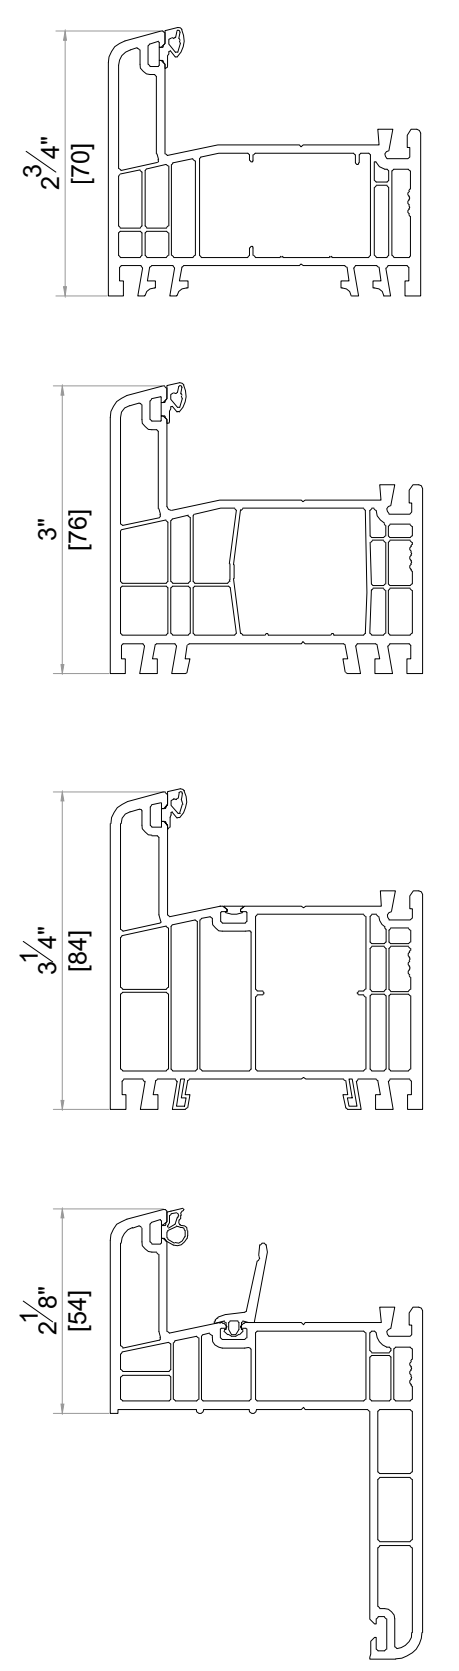

WINDOWS TILT & TURN (ELEVATIONS OUTSIDE LOOK)

C1 MEDIUM FRAME

NARROW MULLION F1

E1 MEDIUM SASH

C2 MEDIUM FRAME

NARROW MULLION F2

E2 MEDIUM SASH

B1 SILL CONNECTOR ASSEMBLY EXAMPLES

B2 SILL FRAME EXTENSION ASSEMBLY EXAMPLES

B3

D1 SILL

C3 ARCHITRAVE FRAME

NARROW MULLION F1

E3 ARCHITRAVE FRAME

FRAME EXTENSION ASSEMBLY EXAMPLES

C2 MEDIUM FRAME

SYSTEM : GEALAN S9000
DATE : 11/30/2021 SCALE : 6" = 1'-0"
DESCRIPTION

DOORS (ELEVATIONS OUTSIDE LOOK)

THRESHOLDS

OTHER FRAME PROFILES

OTHER MULLION PROFILES

OTHER SASH PROFILES

Address : 3315 Williams Blvd SW Suite 2 Box 338
Cedar Rapids, Iowa 52404-1478
Email : info@hawkeyewindows.com
Phone : 319-232-3220
800-701-3220

SYSTEM : GEALAN S9000
DATE : 11/30/2021 SCALE : 6" = 1'-0"

DESCRIPTION

ALUMINUM SILL OPTIONS

OVERLAP PROFILES

CORNER PROFILES

ADJUSTABLE CORNER

GLAZING BEADS

MIN. GLAZING	MAX. GLAZING	GLASS THICKNESS (mm)
		53 54 55
		49 50 51
		47 48 49
		45 46 47
		43 44 45
		44 42 43
		39 40 41
		37 38 39
		35 36 37
		32 34 33
		31 32 33
		29 30 31
		27 28 29
		25 26 27
		23 24 25