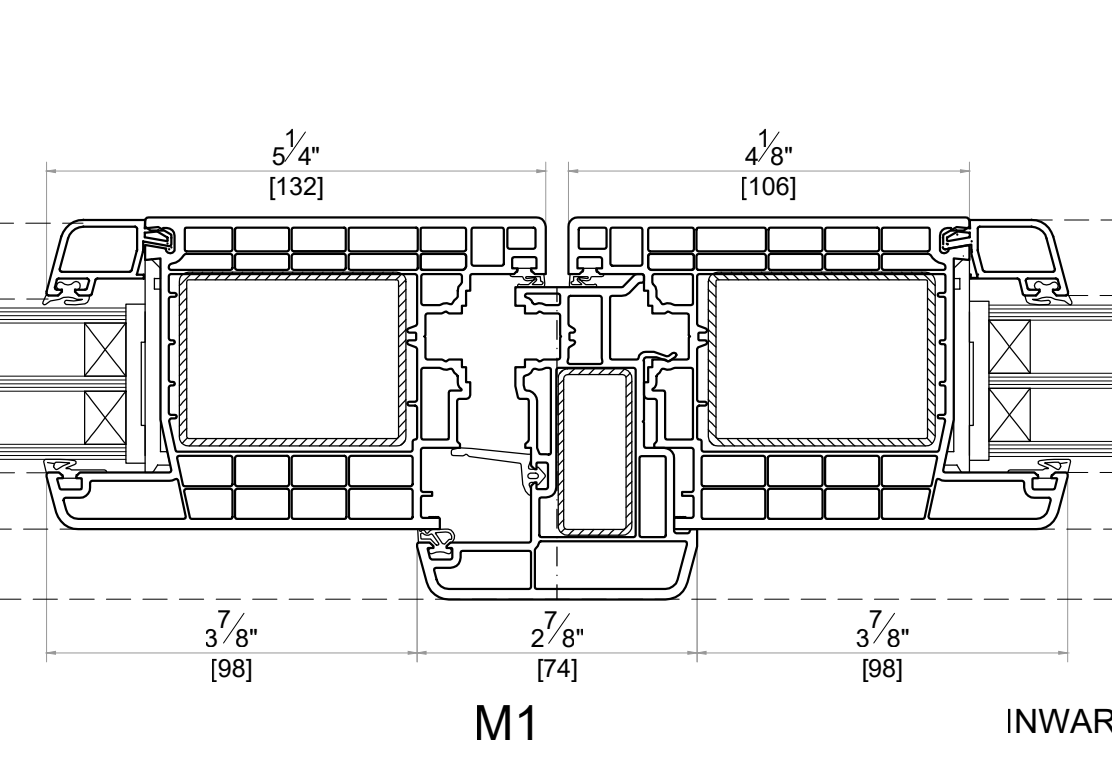

SYSTEM : GEALAN S9000
DATE : 11/30/2021 SCALE : 6" = 1'-0"
DESCRIPTION

DOORS (ELEVATIONS OUTSIDE LOOK)

THRESHOLDS

OTHER FRAME PROFILES

OTHER MULLION PROFILES

OTHER SASH PROFILES

Address : 3315 Williams Blvd SW Suite 2 Box 338
Cedar Rapids, Iowa 52404-1478
Email : info@hawkeyewindows.com
Phone : 319-232-3220
800-701-3220

SYSTEM : GEALAN S9000
DATE : 11/30/2021 SCALE : 6" = 1'-0"

DESCRIPTION

ALUMINUM SILL OPTIONS

OVERLAP PROFILES

CORNER PROFILES

ADJUSTABLE CORNER

GLAZING BEADS

MIN. GLAZING	MAX. GLAZING	GLASS THICKNESS (mm)
		53 54 55
		49 50 51
		47 48 49
		45 46 47
		43 44 45
		44 42 43
		39 40 41
		37 38 39
		35 36 37
		32 34 33
		31 32 33
		29 30 31
		27 28 29
		25 26 27
		23 24 25

GEORGIAN BARS

COVER PROFILES

SYSTEM : GEALAN S9000

DATE : 11/30/2021	SCALE : 6" = 1'-0"
DESCRIPTION	

 Address : 3315 Williams Blvd SW Suite 2 Box 338
 Cedar Rapids, Iowa 52404-1478
 Email : info@hawkeyewindows.com
 Phone : 319-232-3220
 800-701-3220