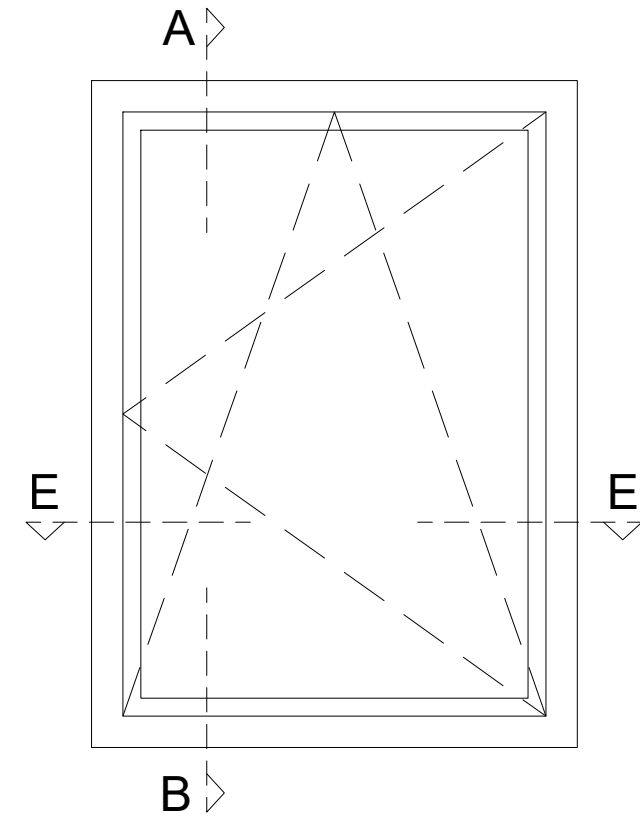

WINDOWS TILT & TURN (ELEVATIONS OUTSIDE LOOK)

C1 MEDIUM FRAME

NARROW MULLION F1

E1 MEDIUM SASH

C2 MEDIUM FRAME

NARROW MULLION F2

E2 MEDIUM SASH

B1 SILL CONNECTOR ASSEMBLY EXAMPLES

SYSTEM : GEALAN S9000
DATE : 11/30/2021 SCALE : 6" = 1'-0"
DESCRIPTION

DOORS (ELEVATIONS OUTSIDE LOOK)

THRESHOLDS

OTHER FRAME PROFILES

OTHER MULLION PROFILES

OTHER SASH PROFILES

Address : 3315 Williams Blvd SW Suite 2 Box 338
Cedar Rapids, Iowa 52404-1478
Email : info@hawkeyewindows.com
Phone : 319-232-3220
800-701-3220