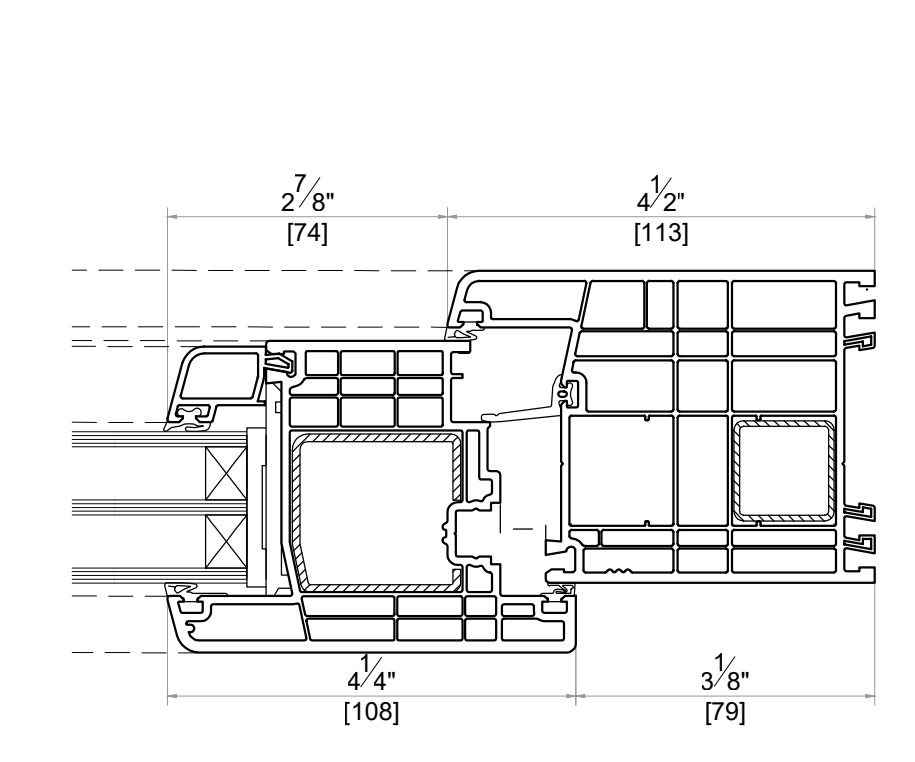

SYSTEM : GEALAN S9000
DATE : 11/30/2021 SCALE : 6" = 1'-0"
DESCRIPTION

DOORS (ELEVATIONS OUTSIDE LOOK)

THRESHOLDS

OTHER FRAME PROFILES

OTHER MULLION PROFILES

OTHER SASH PROFILES

Address : 3315 Williams Blvd SW Suite 2 Box 338
Cedar Rapids, Iowa 52404-1478
Email : info@hawkeyewindows.com
Phone : 319-232-3220
800-701-3220

SYSTEM : GEALAN S9000
DATE : 11/30/2021 SCALE : 6" = 1'-0"

DESCRIPTION

ALUMINUM SILL OPTIONS

OVERLAP PROFILES

CORNER PROFILES

ADJUSTABLE CORNER

GLAZING BEADS

MIN. GLAZING	MAX. GLAZING	GLASS THICKNESS (mm)
		53 54 55
		49 50 51
		47 48 49
		45 46 47
		43 44 45
		44 42 43
		39 40 41
		37 38 39
		35 36 37
		32 34 33
		31 32 33
		29 30 31
		27 28 29
		25 26 27
		23 24 25