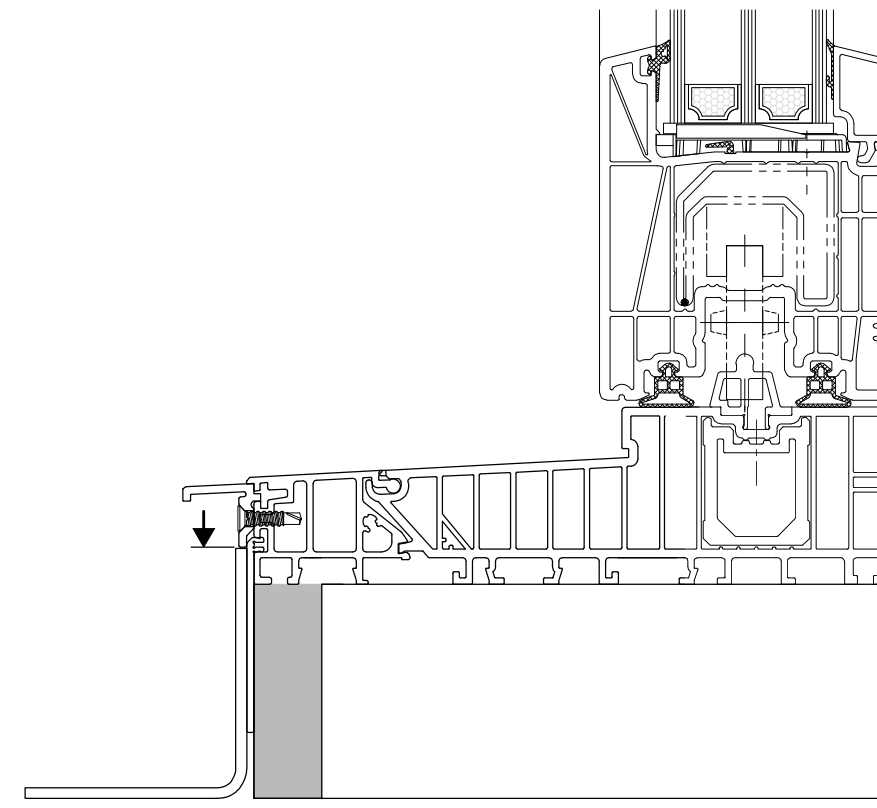

SILL OPTIONS