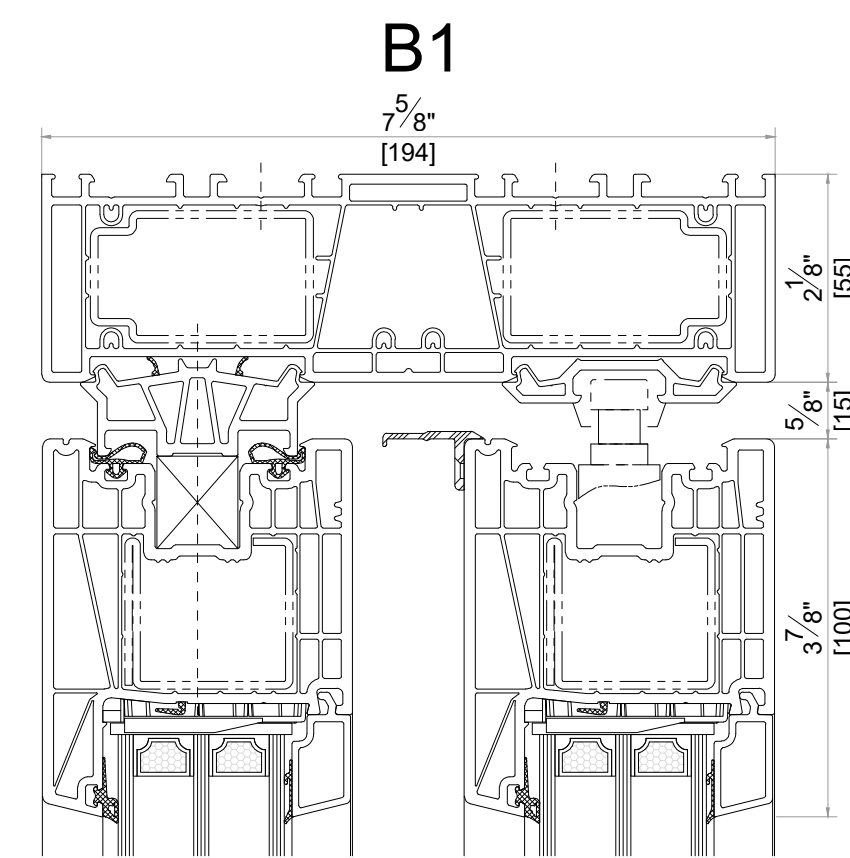

WINDOWS and DOORS - LIFT & SLIDE (ELEVATIONS INSIDE LOOK)

THRESHOLDS (SIEGENIA SYSTEM HARDWARE)

FRAME EXTENSION ASSEMBLY EXAMPLES

EXTENSION PROFILES

COUPLING PROFILES

OTHER THRESHOLDS

IN THESE DRAWINGS, THRESHOLD + HARDWARE ELEMENTS ARE SIEGENIA BRAND, THERE ARE ALSO OTHER SIMILAR BRANDS. IF ANY OTHER BRAND TO BE USED, PLEASE REFER TO THE HARDWARE MANUFACTURER.

GEORGIAN BARS

SILL OPTIONS

CORNER OPTIONS

GLAZING BEADS

SYSTEM : SALAMANDER evolutionDrive82 Lift&Slide (+ SIEGENIA)
DATE : 11/30/2021 SCALE : 6" = 1'-0"
DESCRIPTION

Address : 3315 Williams Blvd SW Suite 2 Box 338
Cedar Rapids, Iowa 52404-1478
Email : info@hawkeyewindows.com
Phone : 319-232-3220
800-701-3220