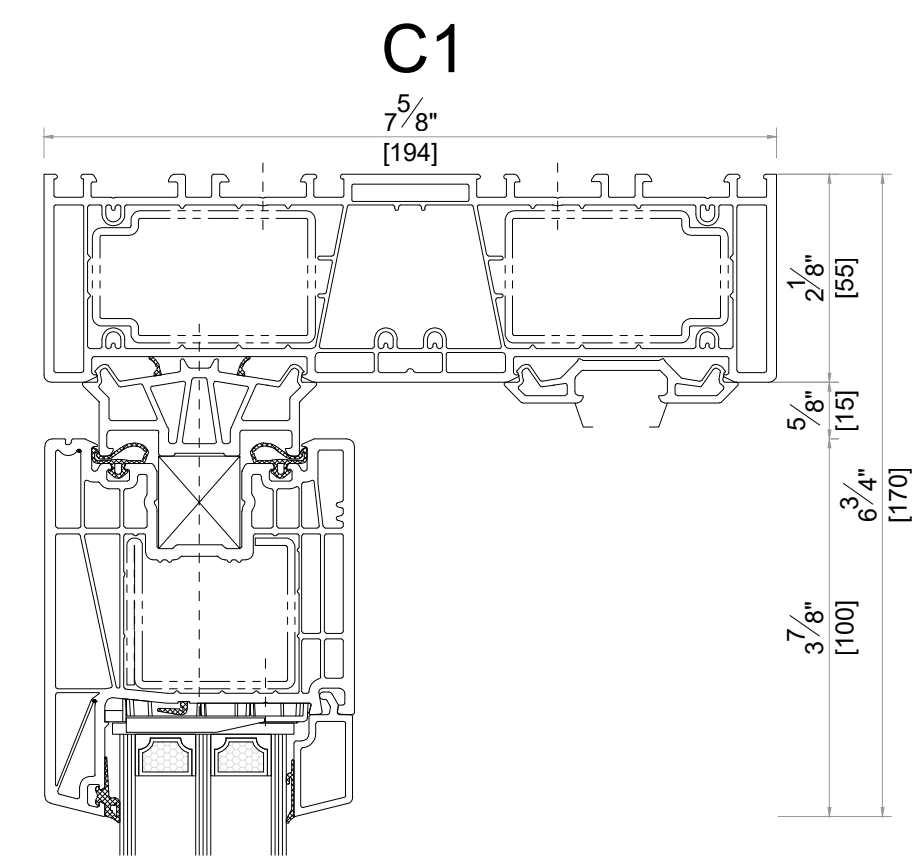

WINDOWS and DOORS - LIFT & SLIDE (ELEVATIONS INSIDE LOOK)

THRESHOLDS (SIEGENIA SYSTEM HARDWARE)

FRAME EXTENSION ASSEMBLY EXAMPLES

EXTENSION PROFILES

COUPLING PROFILES

OTHER THRESHOLDS

IN THESE DRAWINGS, THRESHOLD + HARDWARE ELEMENTS ARE SIEGENIA BRAND, THERE ARE ALSO OTHER SIMILAR BRANDS. IF ANY OTHER BRAND TO BE USED, PLEASE REFER TO THE HARDWARE MANUFACTURER.