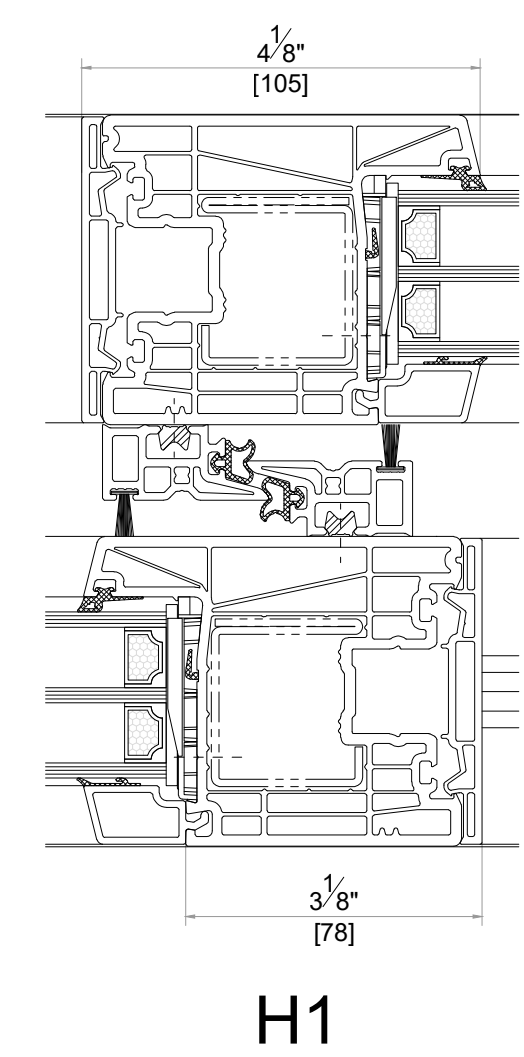

WINDOWS and DOORS - LIFT & SLIDE (ELEVATIONS INSIDE LOOK)

THRESHOLDS (SIEGENIA SYSTEM HARDWARE)

FRAME EXTENSION ASSEMBLY EXAMPLES

EXTENSION PROFILES

COUPLING PROFILES

OTHER THRESHOLDS

IN THESE DRAWINGS, THRESHOLD + HARDWARE ELEMENTS ARE SIEGENIA BRAND, THERE ARE ALSO OTHER SIMILAR BRANDS. IF ANY OTHER BRAND TO BE USED, PLEASE REFER TO THE HARDWARE MANUFACTURER.

Address : 3315 Williams Blvd SW Suite 2 Box 338
Cedar Rapids, Iowa 52404-1478
Email : info@hawkeyewindows.com
Phone : 319-232-3220
800-701-3220

SYSTEM : SALAMANDER evolutionDrive82 Lift&Slide (+ SIEGENIA)
DATE : 11/30/2021 SCALE : 6" = 1'-0"
DESCRIPTION

GEORGIAN BARS

SILL OPTIONS

CORNER OPTIONS

GLAZING BEADS

SYSTEM : SALAMANDER evolutionDrive82 Lift&Slide (+ SIEGENIA)
DATE : 11/30/2021 SCALE : 6" = 1'-0"
DESCRIPTION

Address : 3315 Williams Blvd SW Suite 2 Box 338
Cedar Rapids, Iowa 52404-1478
Email : info@hawkeyewindows.com
Phone : 319-232-3220
800-701-3220