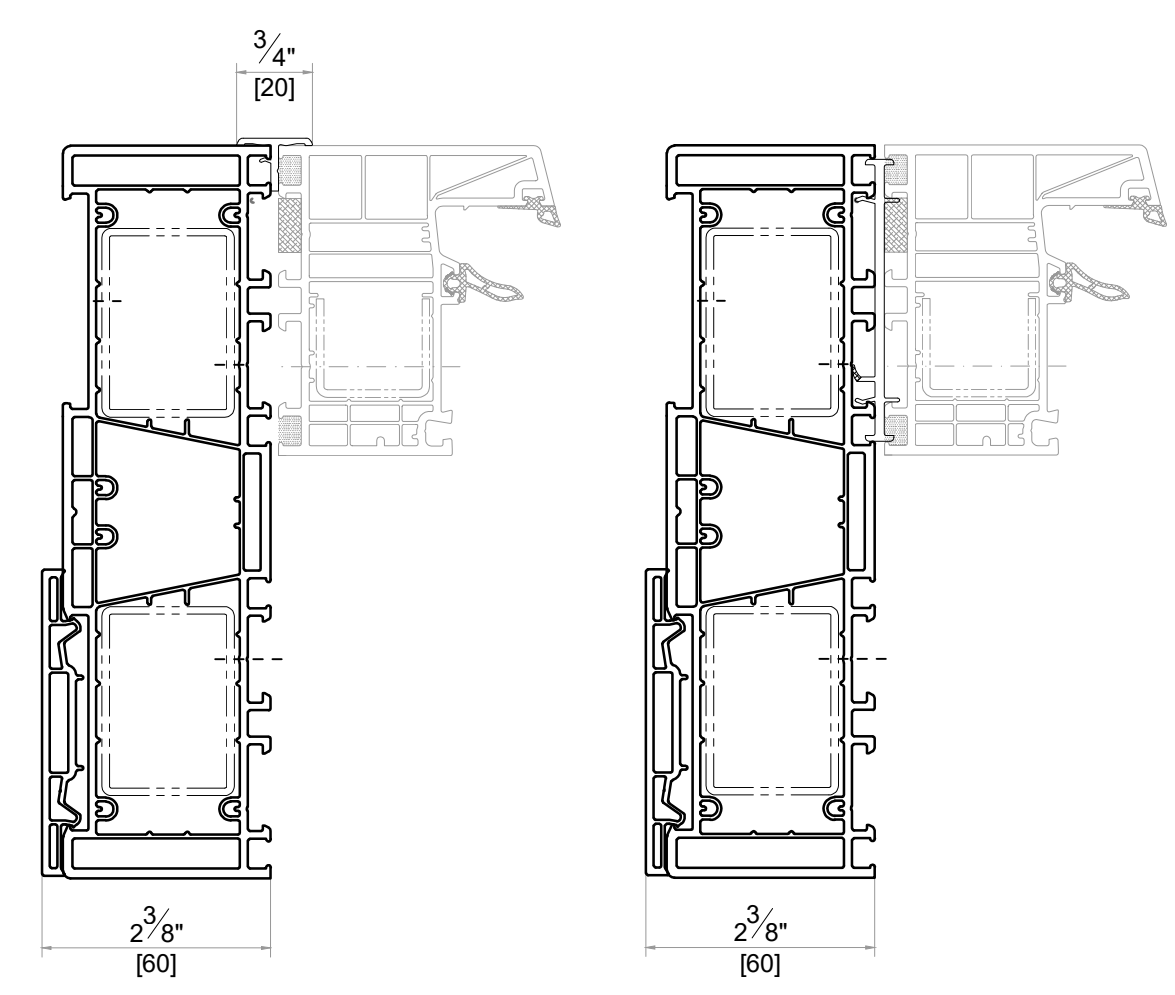

WINDOWS and DOORS - LIFT & SLIDE (ELEVATIONS INSIDE LOOK)

THRESHOLDS (SIEGENIA SYSTEM HARDWARE)

FRAME EXTENSION ASSEMBLY EXAMPLES

EXTENSION PROFILES

COUPLING PROFILES

OTHER THRESHOLDS

IN THESE DRAWINGS, THRESHOLD + HARDWARE ELEMENTS ARE SIEGENIA BRAND, THERE ARE ALSO OTHER SIMILAR BRANDS. IF ANY OTHER BRAND TO BE USED, PLEASE REFER TO THE HARDWARE MANUFACTURER.

Address : 3315 Williams Blvd SW Suite 2 Box 338
Cedar Rapids, Iowa 52404-1478
Email : info@hawkeyewindows.com
Phone : 319-232-3220
800-701-3220

SYSTEM : SALAMANDER evolutionDrive82 Lift&Slide (+ SIEGENIA)
DATE : 11/30/2021 SCALE : 6" = 1'-0"
DESCRIPTION

GEORGIAN BARS

SILL OPTIONS

CORNER OPTIONS

GLAZING BEADS

SYSTEM : SALAMANDER evolutionDrive82 Lift&Slide (+ SIEGENIA)
DATE : 11/30/2021 SCALE : 6" = 1'-0"
DESCRIPTION

Address : 3315 Williams Blvd SW Suite 2 Box 338
Cedar Rapids, Iowa 52404-1478
Email : info@hawkeyewindows.com
Phone : 319-232-3220
800-701-3220