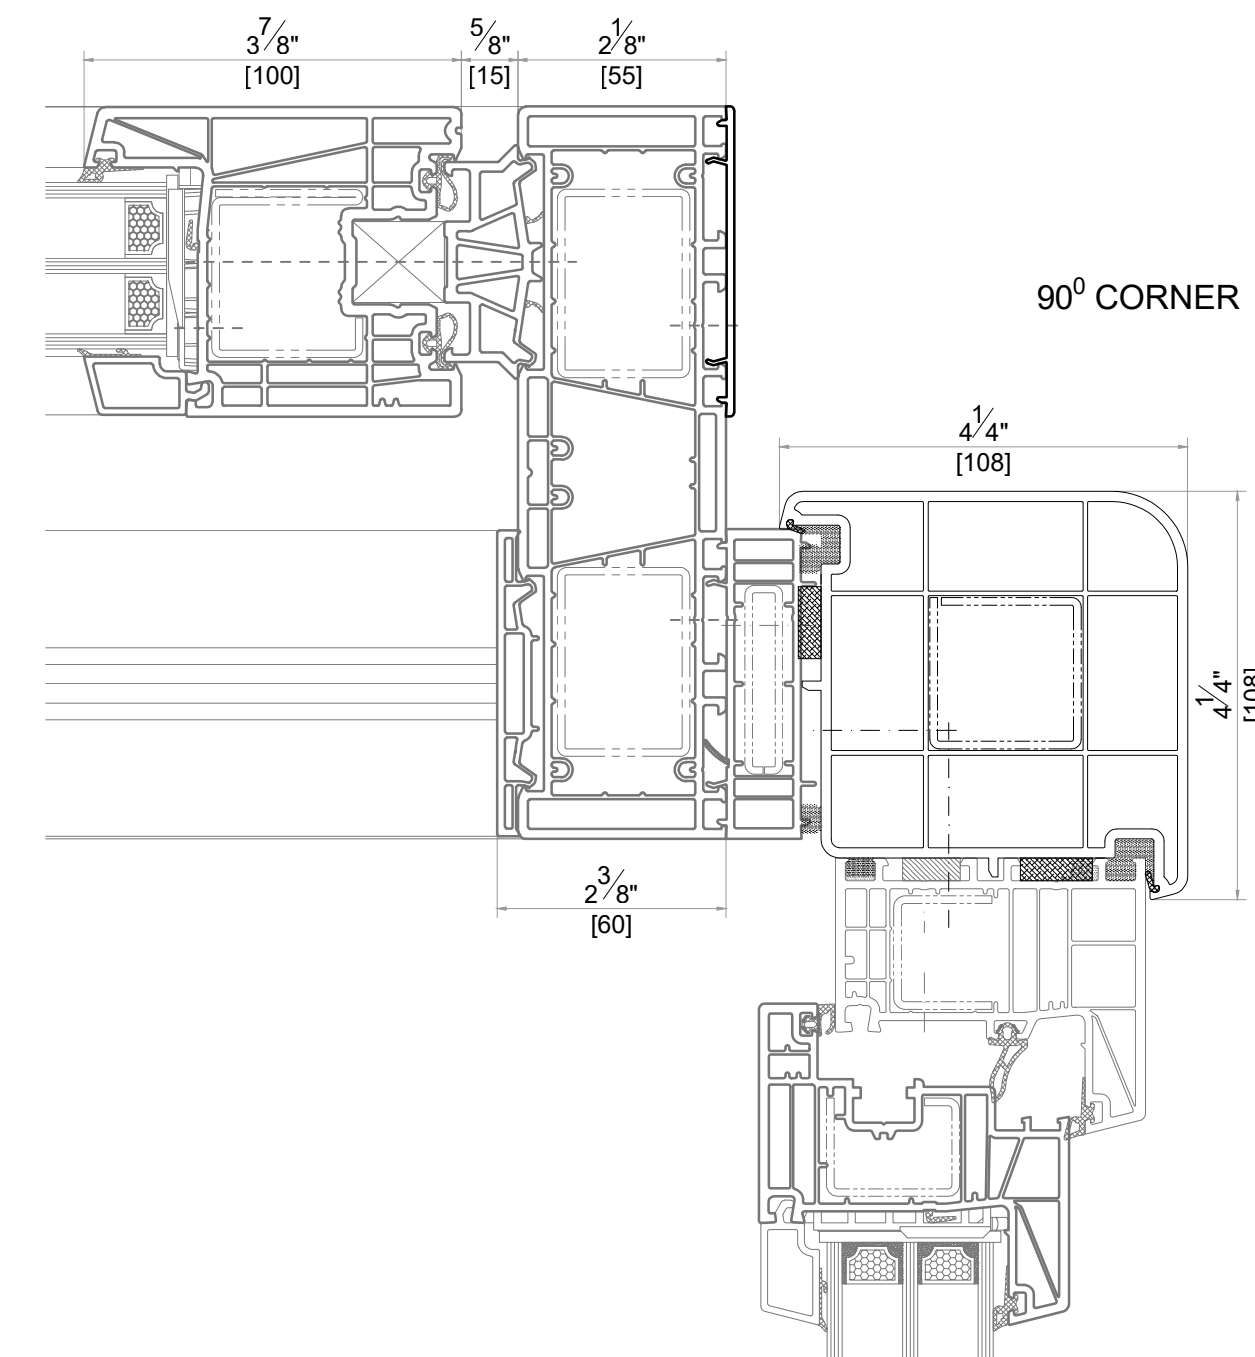

Address : 3315 Williams Blvd SW Suite 2 Box 338
Cedar Rapids, Iowa 52404-1478
Email : info@hawkeyewindows.com
Phone : 319-232-3220
800-701-3220

SYSTEM : SALAMANDER evolutionDrive82 Lift&Slide (+ SIEGENIA)
DATE : 11/30/2021 SCALE : 6" = 1'-0"
DESCRIPTION

GEORGIAN BARS

SILL OPTIONS

CORNER OPTIONS

GLAZING BEADS

SYSTEM : SALAMANDER evolutionDrive82 Lift&Slide (+ SIEGENIA)
DATE : 11/30/2021 SCALE : 6" = 1'-0"
DESCRIPTION

Address : 3315 Williams Blvd SW Suite 2 Box 338
Cedar Rapids, Iowa 52404-1478
Email : info@hawkeyewindows.com
Phone : 319-232-3220
800-701-3220