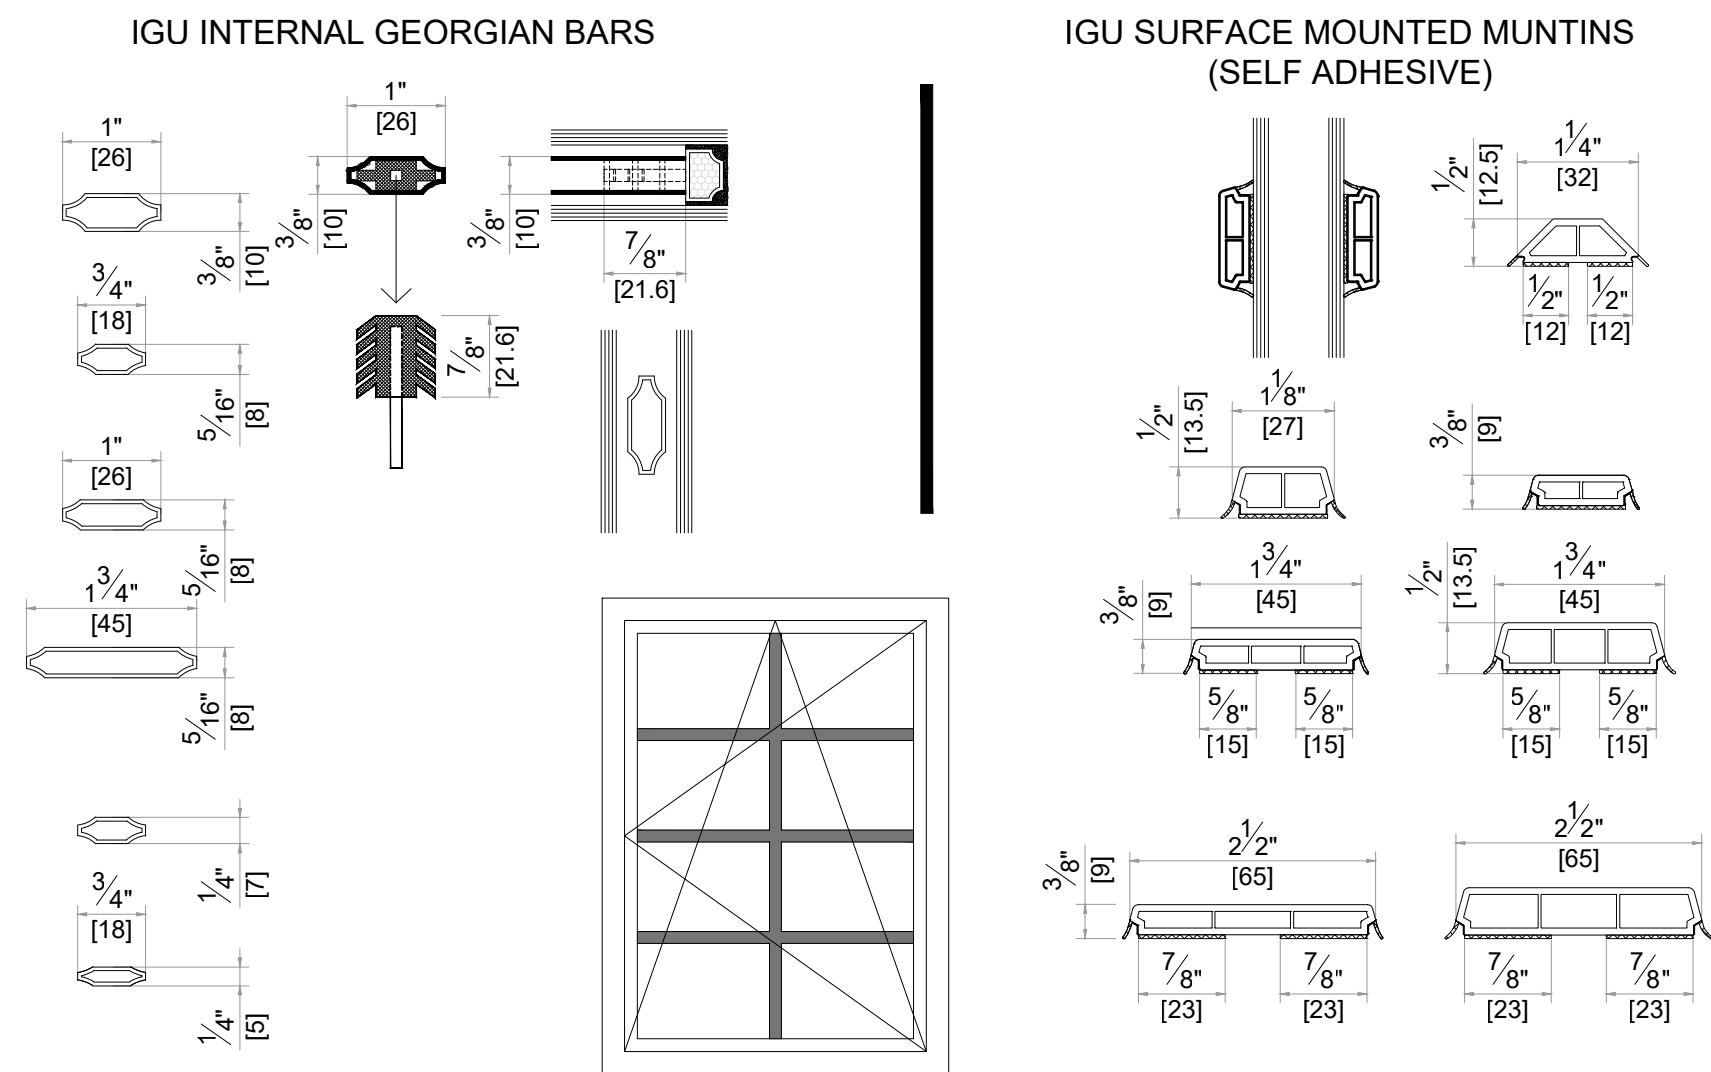

WINDOWS and DOORS - LIFT & SLIDE (ELEVATIONS INSIDE LOOK)

THRESHOLDS (SIEGENIA SYSTEM HARDWARE)

FRAME EXTENSION ASSEMBLY EXAMPLES

EXTENSION PROFILES

COUPLING PROFILES

OTHER THRESHOLDS

IN THESE DRAWINGS, THRESHOLD + HARDWARE ELEMENTS ARE SIEGENIA BRAND, THERE ARE ALSO OTHER SIMILAR BRANDS. IF ANY OTHER BRAND TO BE USED, PLEASE REFER TO THE HARDWARE MANUFACTURER.

Address : 3315 Williams Blvd SW Suite 2 Box 338
Cedar Rapids, Iowa 52404-1478
Email : info@hawkeyewindows.com
Phone : 319-232-3220
800-701-3220

SYSTEM : SALAMANDER evolutionDrive82 Lift&Slide (+ SIEGENIA)
DATE : 11/30/2021 SCALE : 6" = 1'-0"
DESCRIPTION

GEORGIAN BARS

SILL OPTIONS

CORNER OPTIONS

GLAZING BEADS

SYSTEM : SALAMANDER evolutionDrive82 Lift&Slide (+ SIEGENIA)
DATE : 11/30/2021 SCALE : 6" = 1'-0"
DESCRIPTION

Address : 3315 Williams Blvd SW Suite 2 Box 338
Cedar Rapids, Iowa 52404-1478
Email : info@hawkeyewindows.com
Phone : 319-232-3220
800-701-3220