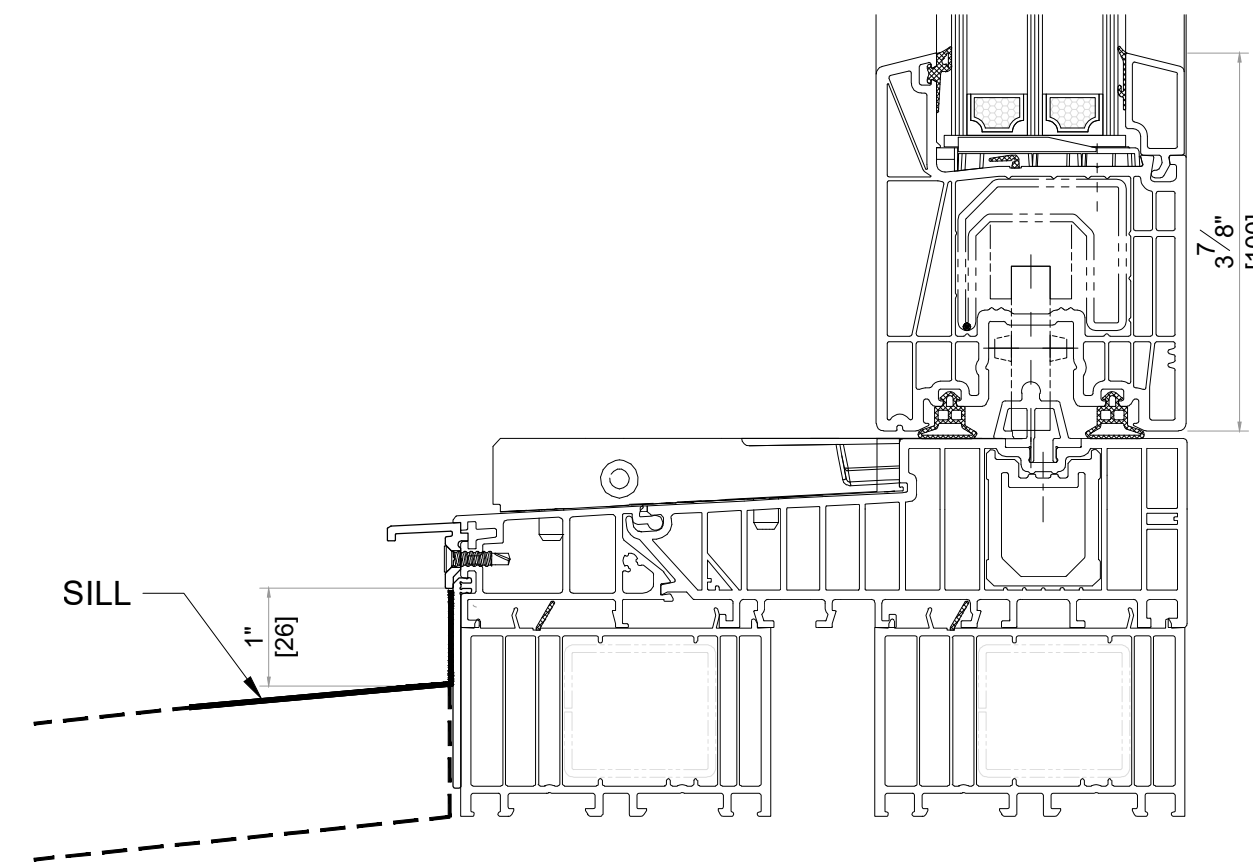

WINDOWS and DOORS - LIFT & SLIDE (ELEVATIONS INSIDE LOOK)

THRESHOLDS (SIEGENIA SYSTEM HARDWARE)

FRAME EXTENSION ASSEMBLY EXAMPLES

EXTENSION PROFILES

COUPLING PROFILES

OTHER THRESHOLDS

IN THESE DRAWINGS, THRESHOLD + HARDWARE ELEMENTS ARE SIEGENIA BRAND, THERE ARE ALSO OTHER SIMILAR BRANDS. IF ANY OTHER BRAND TO BE USED, PLEASE REFER TO THE HARDWARE MANUFACTURER.

GEORGIAN BARS

SILL OPTIONS

CORNER OPTIONS

GLAZING BEADS

SYSTEM : SALAMANDER evolutionDrive82 Lift&Slide (+ SIEGENIA)
DATE : 11/30/2021 SCALE : 6" = 1'-0"
DESCRIPTION

Address : 3315 Williams Blvd SW Suite 2 Box 338
Cedar Rapids, Iowa 52404-1478
Email : info@hawkeyewindows.com
Phone : 319-232-3220
800-701-3220