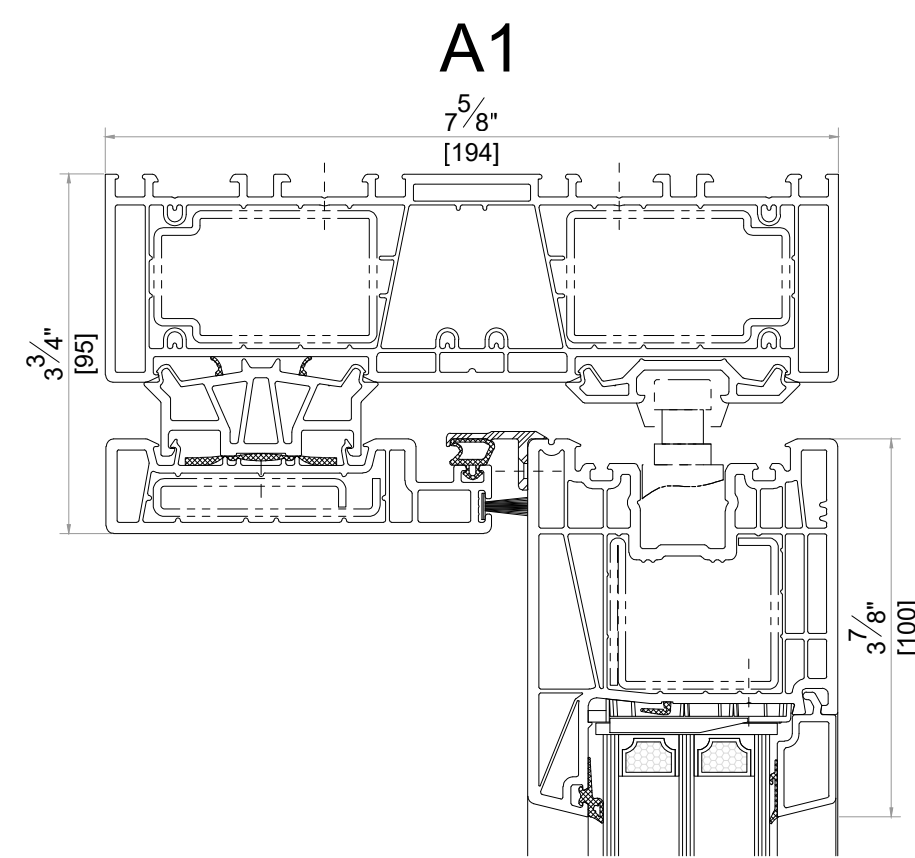

WINDOWS and DOORS - LIFT & SLIDE (ELEVATIONS INSIDE LOOK)

THRESHOLDS (SIEGENIA SYSTEM HARDWARE)

FRAME EXTENSION ASSEMBLY EXAMPLES

EXTENSION PROFILES

COUPLING PROFILES

OTHER THRESHOLDS

IN THESE DRAWINGS, THRESHOLD + HARDWARE ELEMENTS ARE SIEGENIA BRAND, THERE ARE ALSO OTHER SIMILAR BRANDS. IF ANY OTHER BRAND TO BE USED, PLEASE REFER TO THE HARDWARE MANUFACTURER.

GEORGIAN BARS

SILL OPTIONS

CORNER OPTIONS

GLAZING BEADS

SYSTEM : SALAMANDER evolutionDrive82 Lift&Slide (+ SIEGENIA)
DATE : 11/30/2021 SCALE : 6" = 1'-0"
DESCRIPTION

Address : 3315 Williams Blvd SW Suite 2 Box 338
Cedar Rapids, Iowa 52404-1478
Email : info@hawkeyewindows.com
Phone : 319-232-3220
800-701-3220