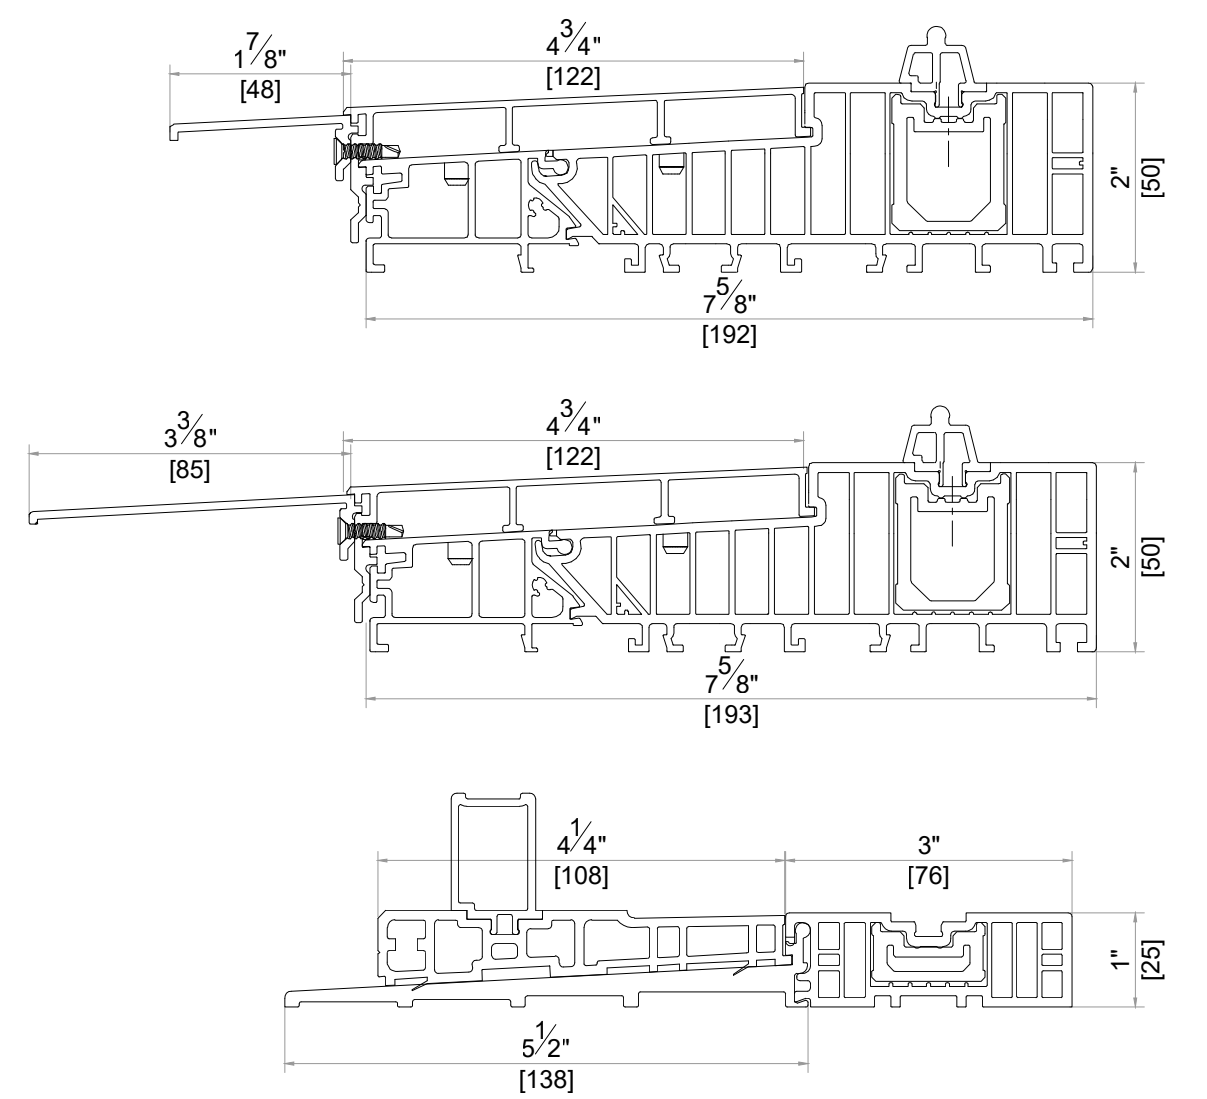

WINDOWS and DOORS - LIFT & SLIDE (ELEVATIONS INSIDE LOOK)

THRESHOLDS (SIEGENIA SYSTEM HARDWARE)

FRAME EXTENSION ASSEMBLY EXAMPLES

EXTENSION PROFILES

COUPLING PROFILES

OTHER THRESHOLDS

IN THESE DRAWINGS, THRESHOLD + HARDWARE ELEMENTS ARE SIEGENIA BRAND, THERE ARE ALSO OTHER SIMILAR BRANDS. IF ANY OTHER BRAND TO BE USED, PLEASE REFER TO THE HARDWARE MANUFACTURER.

Address : 3315 Williams Blvd SW Suite 2 Box 338
Cedar Rapids, Iowa 52404-1478
Email : info@hawkeyewindows.com
Phone : 319-232-3220
800-701-3220

SYSTEM : SALAMANDER evolutionDrive82 Lift&Slide (+ SIEGENIA)
DATE : 11/30/2021 SCALE : 6" = 1'-0"
DESCRIPTION

GEORGIAN BARS

SILL OPTIONS

CORNER OPTIONS

GLAZING BEADS

SYSTEM : SALAMANDER evolutionDrive82 Lift&Slide (+ SIEGENIA)
DATE : 11/30/2021 SCALE : 6" = 1'-0"
DESCRIPTION

Address : 3315 Williams Blvd SW Suite 2 Box 338
Cedar Rapids, Iowa 52404-1478
Email : info@hawkeyewindows.com
Phone : 319-232-3220
800-701-3220