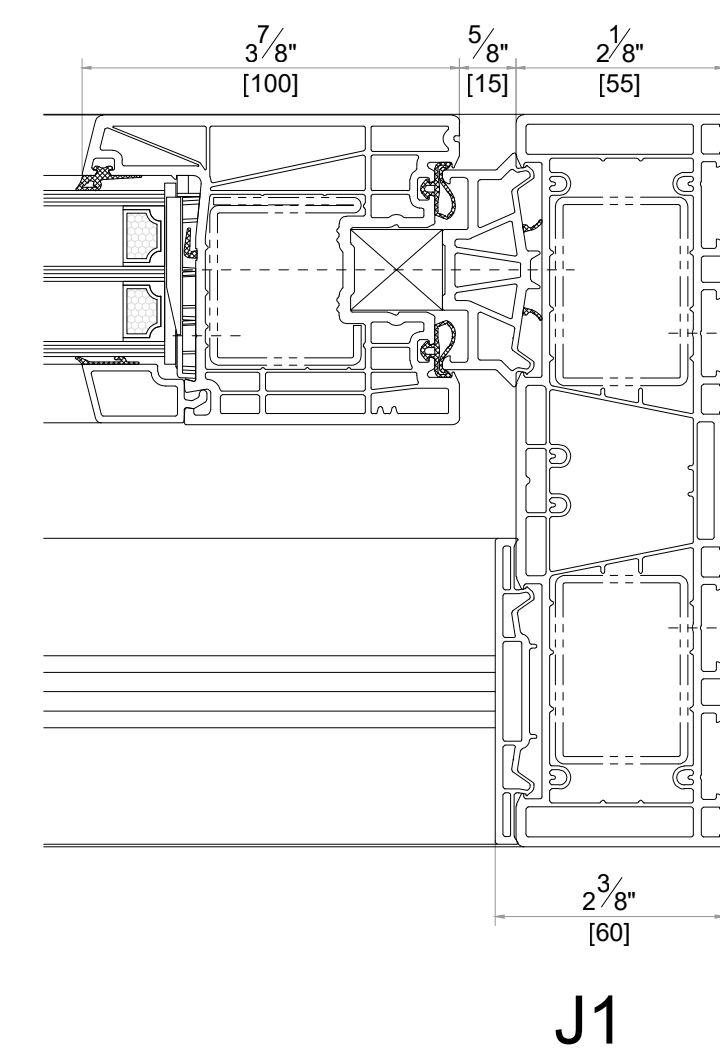

WINDOWS and DOORS - LIFT & SLIDE (ELEVATIONS INSIDE LOOK)

THRESHOLDS (SIEGENIA SYSTEM HARDWARE)

FRAME EXTENSION ASSEMBLY EXAMPLES

EXTENSION PROFILES

COUPLING PROFILES

OTHER THRESHOLDS

IN THESE DRAWINGS, THRESHOLD + HARDWARE ELEMENTS ARE SIEGENIA BRAND, THERE ARE ALSO OTHER SIMILAR BRANDS. IF ANY OTHER BRAND TO BE USED, PLEASE REFER TO THE HARDWARE MANUFACTURER.

Address : 3315 Williams Blvd SW Suite 2 Box 338
Cedar Rapids, Iowa 52404-1478
Email : info@hawkeyewindows.com
Phone : 319-232-3220
800-701-3220

SYSTEM : SALAMANDER evolutionDrive82 Lift&Slide (+ SIEGENIA)
DATE : 11/30/2021 SCALE : 6" = 1'-0"
DESCRIPTION