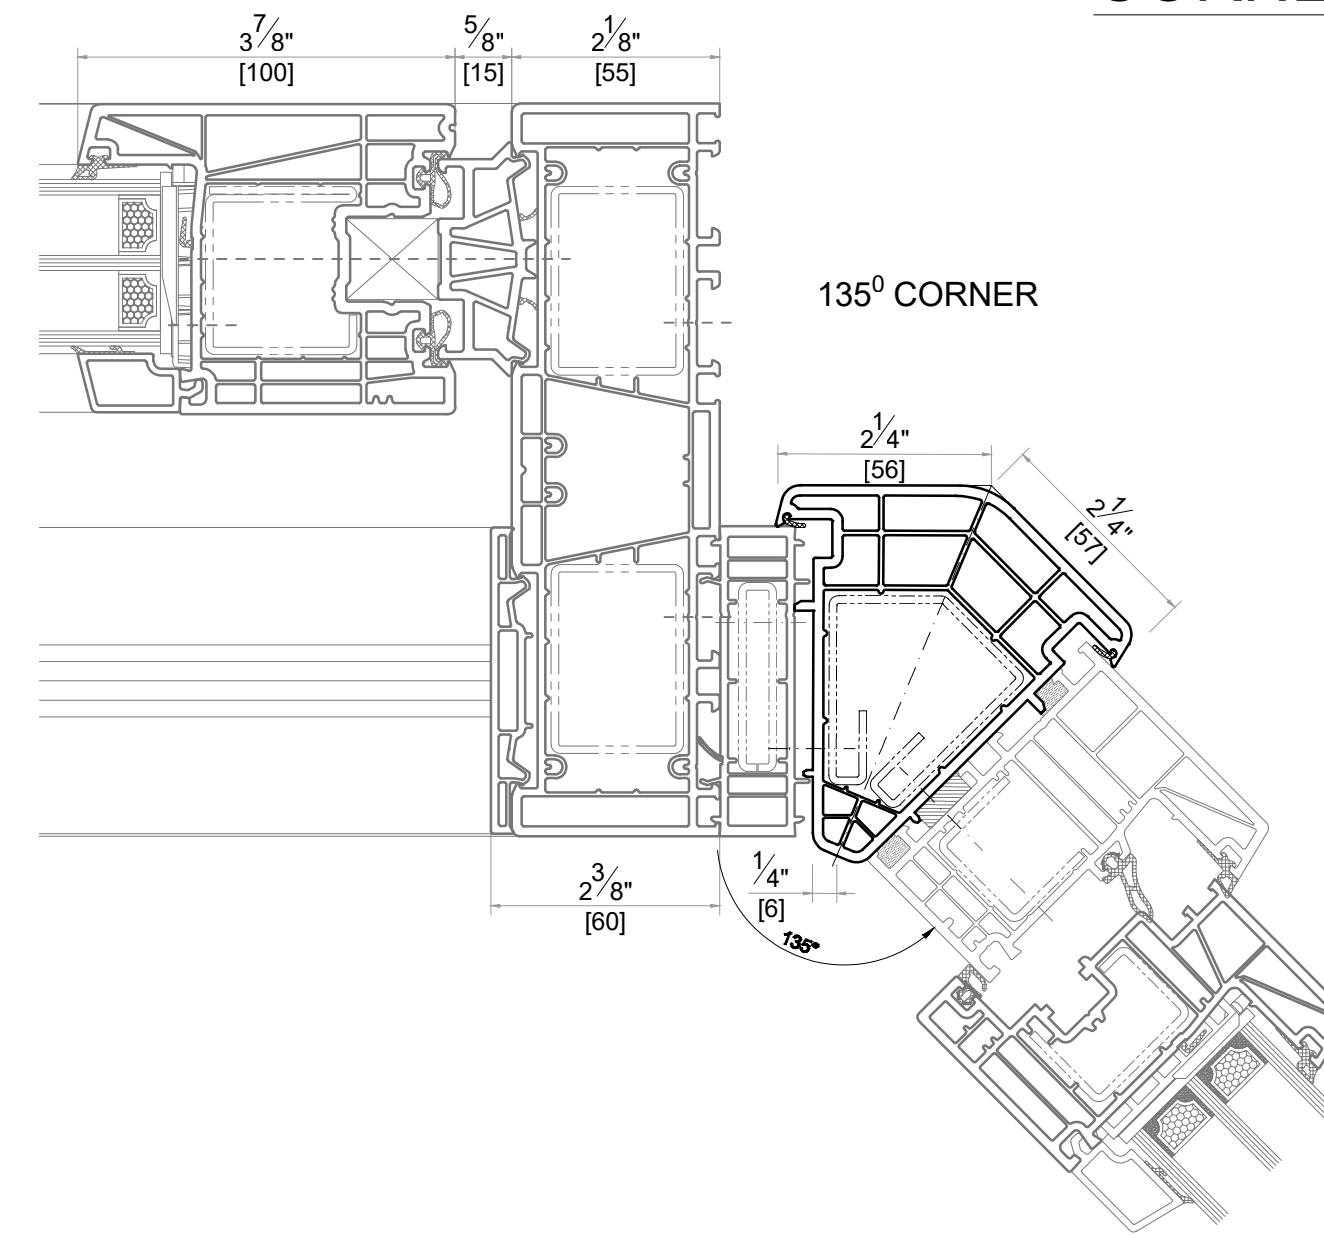

Address : 3315 Williams Blvd SW Suite 2 Box 338
Cedar Rapids, Iowa 52404-1478
Email : info@hawkeyewindows.com
Phone : 319-232-3220
800-701-3220

SYSTEM : SALAMANDER evolutionDrive82 Lift&Slide (+ SIEGENIA)
DATE : 11/30/2021 SCALE : 6" = 1'-0"
DESCRIPTION

GEORGIAN BARS

SILL OPTIONS

CORNER OPTIONS

GLAZING BEADS

SYSTEM : SALAMANDER evolutionDrive82 Lift&Slide (+ SIEGENIA)
DATE : 11/30/2021 SCALE : 6" = 1'-0"
DESCRIPTION

Address : 3315 Williams Blvd SW Suite 2 Box 338
Cedar Rapids, Iowa 52404-1478
Email : info@hawkeyewindows.com
Phone : 319-232-3220
800-701-3220