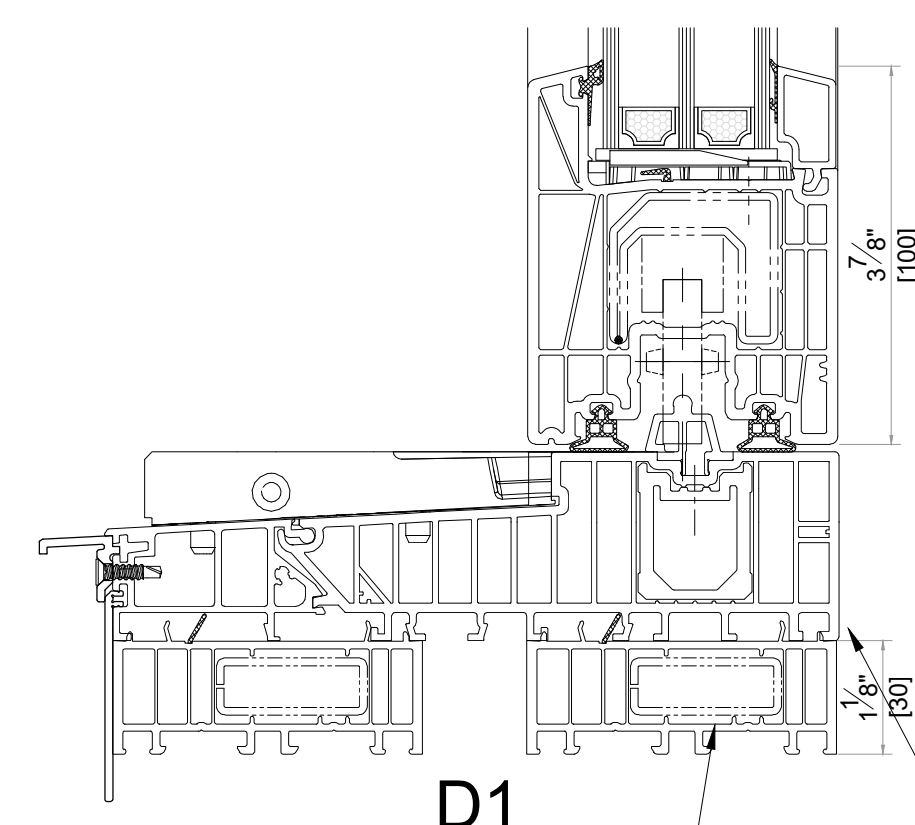

WINDOWS and DOORS - LIFT & SLIDE (ELEVATIONS INSIDE LOOK)

THRESHOLDS (SIEGENIA SYSTEM HARDWARE)

FRAME EXTENSION ASSEMBLY EXAMPLES

EXTENSION PROFILES

COUPLING PROFILES

OTHER THRESHOLDS

IN THESE DRAWINGS, THRESHOLD + HARDWARE ELEMENTS ARE SIEGENIA BRAND, THERE ARE ALSO OTHER SIMILAR BRANDS. IF ANY OTHER BRAND TO BE USED, PLEASE REFER TO THE HARDWARE MANUFACTURER.