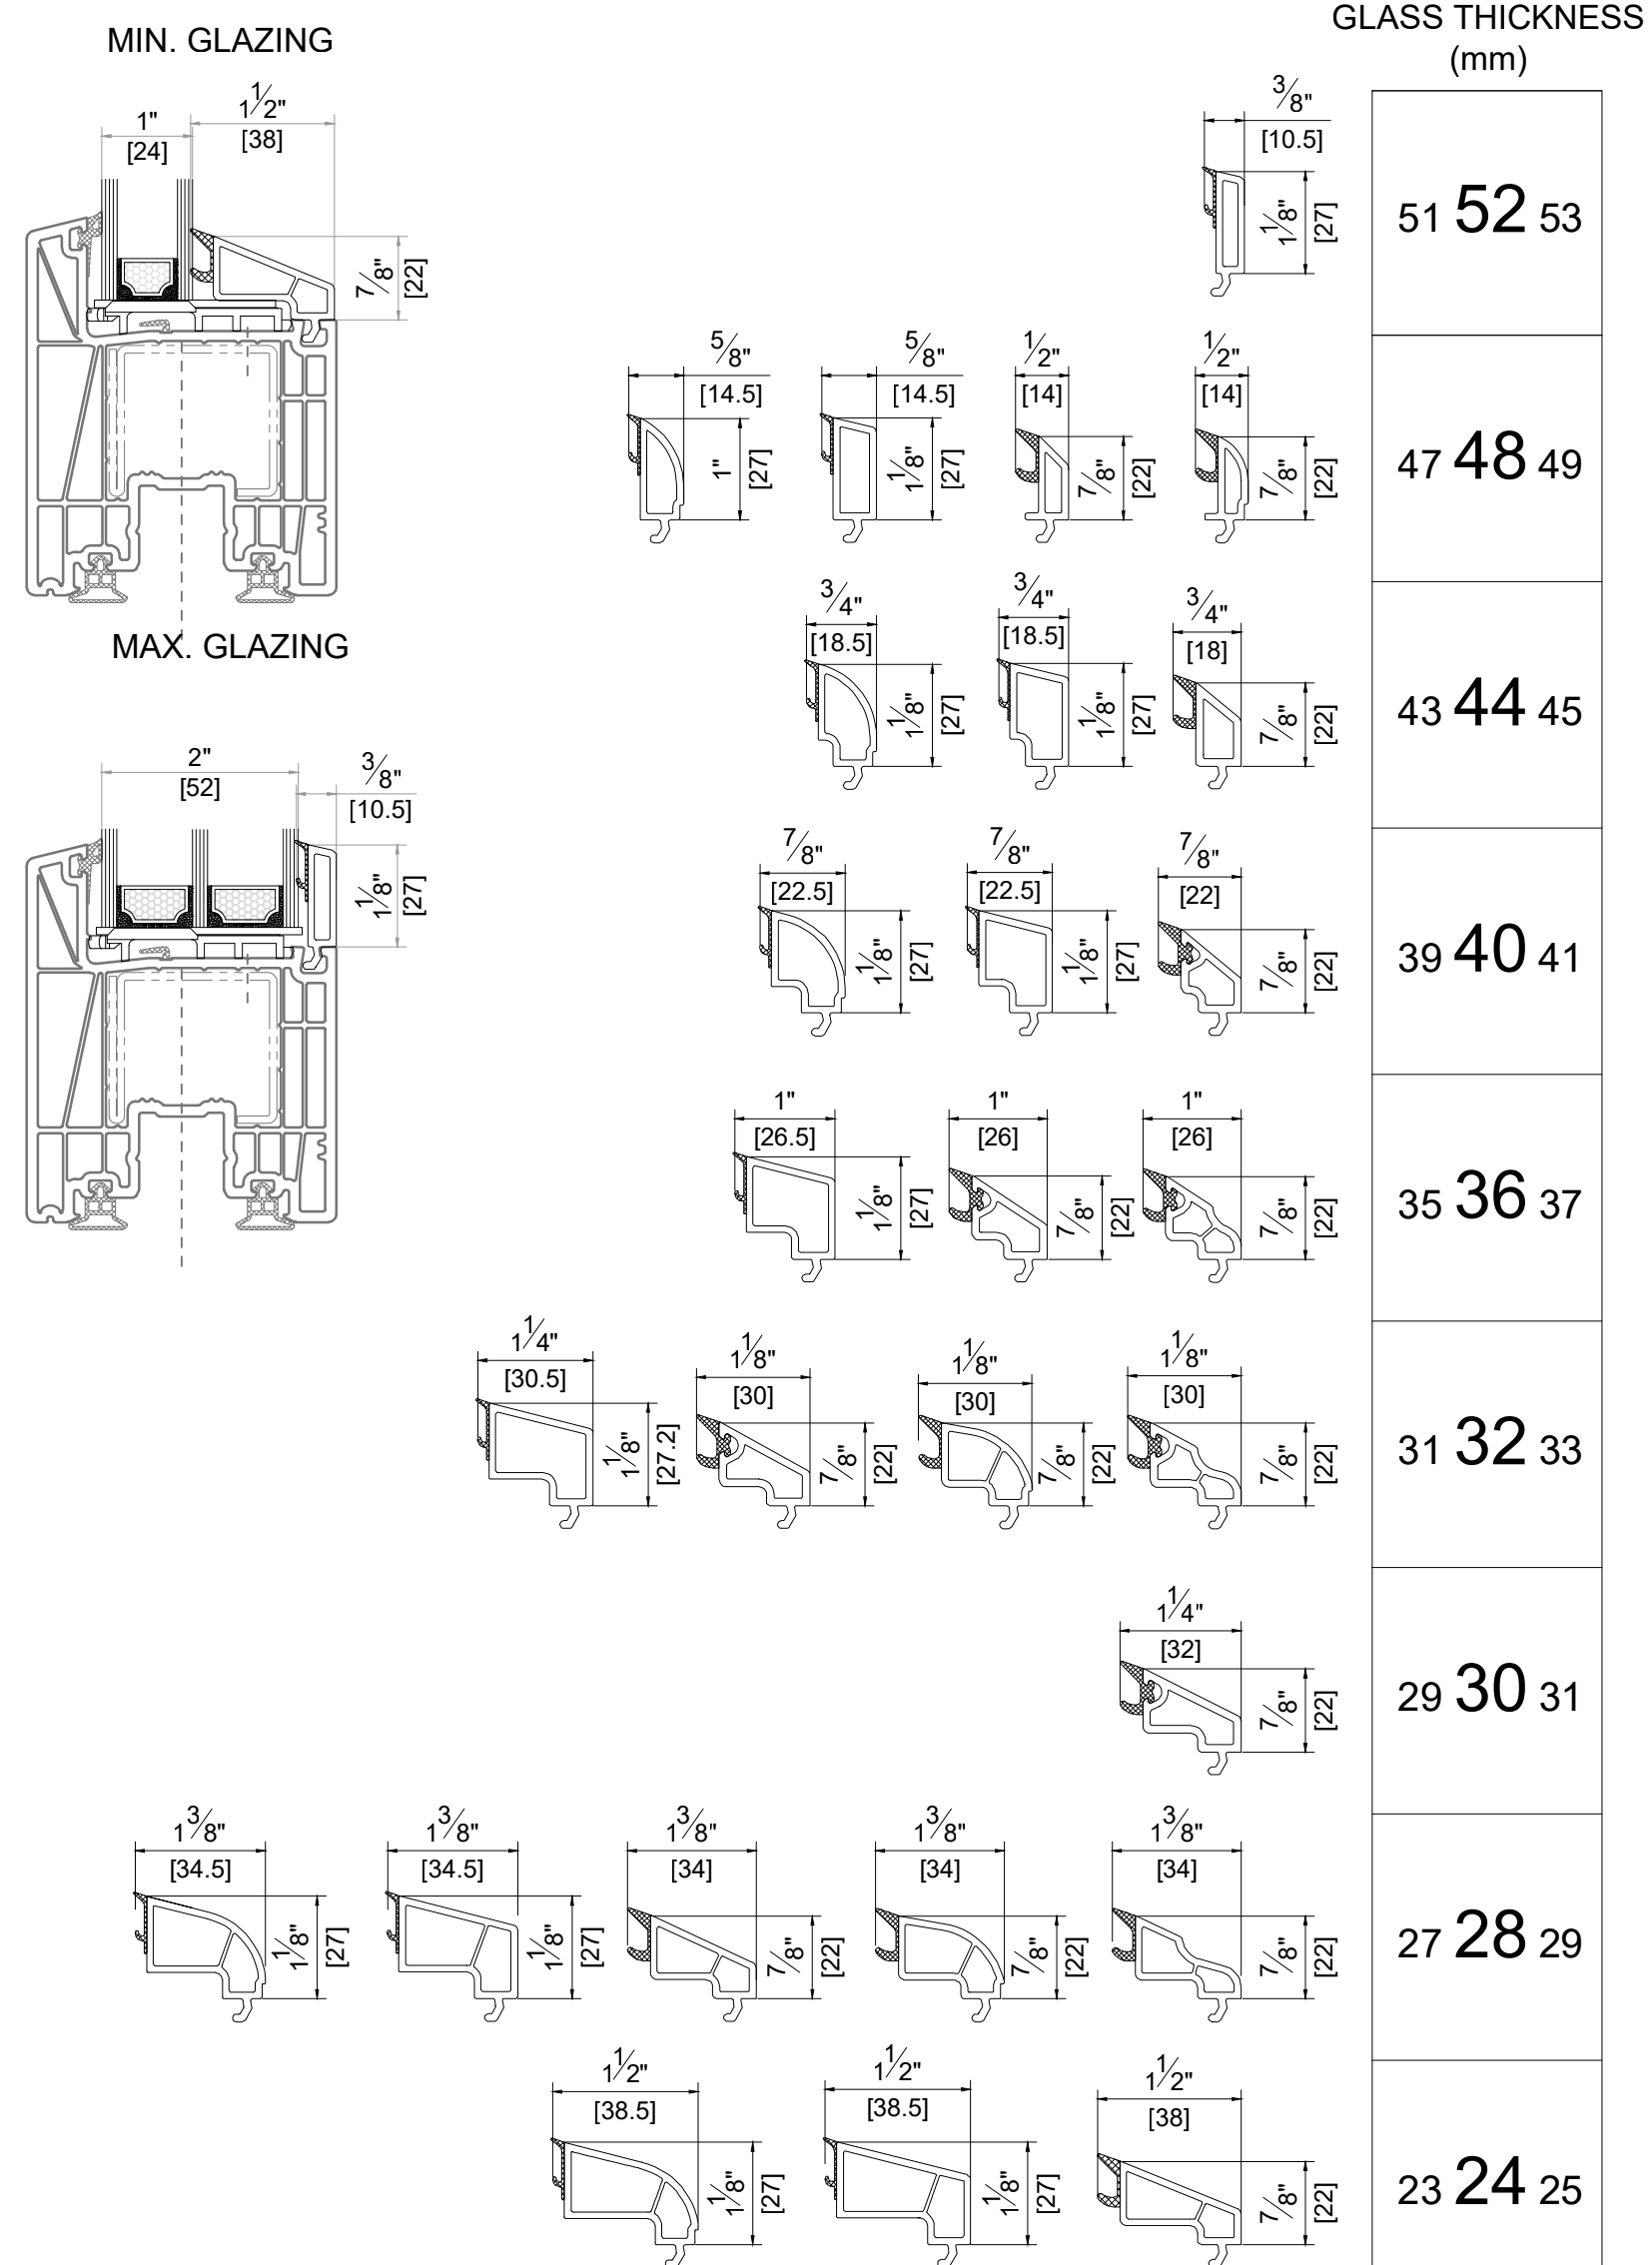

GEORGIAN BARS

SILL OPTIONS

CORNER OPTIONS

GLAZING BEADS

SYSTEM : SALAMANDER evolutionDrive82 Lift&Slide (+ SIEGENIA)
DATE : 11/30/2021 SCALE : 6" = 1'-0"
DESCRIPTION

Address : 3315 Williams Blvd SW Suite 2 Box 338
Cedar Rapids, Iowa 52404-1478
Email : info@hawkeyewindows.com
Phone : 319-232-3220
800-701-3220