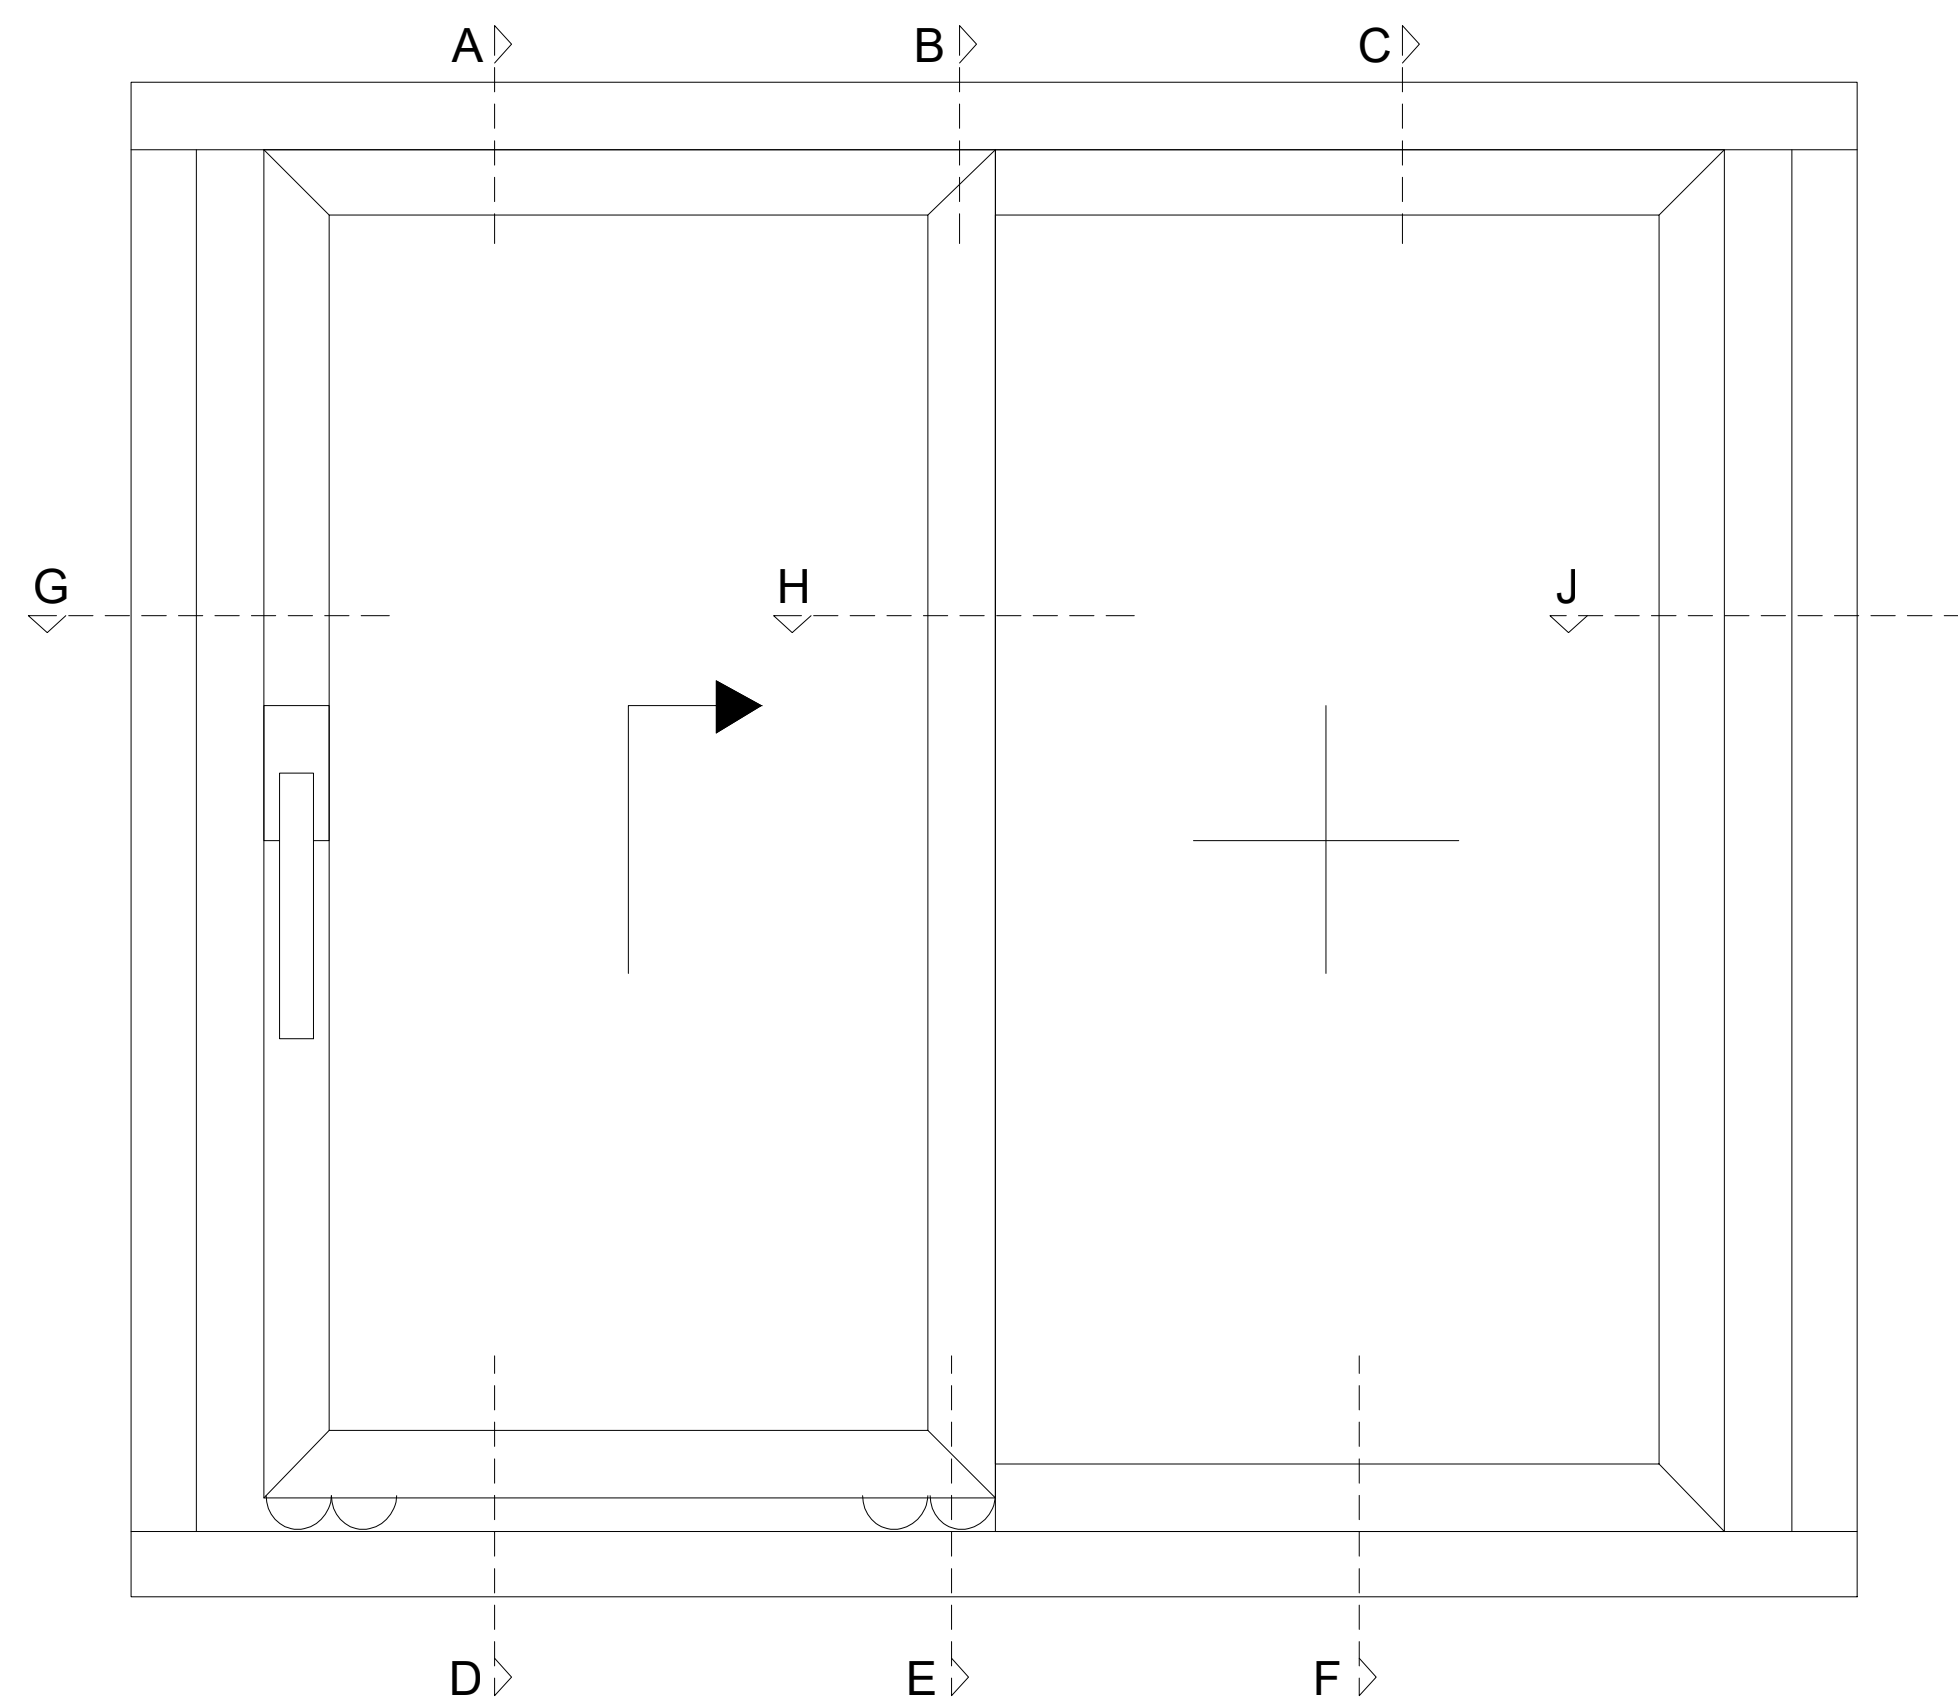

WINDOWS and DOORS - LIFT & SLIDE (ELEVATIONS INSIDE LOOK)

THRESHOLDS (SIEGENIA SYSTEM HARDWARE)

FRAME EXTENSION ASSEMBLY EXAMPLES

EXTENSION PROFILES

COUPLING PROFILES

OTHER THRESHOLDS

IN THESE DRAWINGS, THRESHOLD + HARDWARE ELEMENTS ARE SIEGENIA BRAND, THERE ARE ALSO OTHER SIMILAR BRANDS. IF ANY OTHER BRAND TO BE USED, PLEASE REFER TO THE HARDWARE MANUFACTURER.

Address : 3315 Williams Blvd SW Suite 2 Box 338
Cedar Rapids, Iowa 52404-1478
Email : info@hawkeyewindows.com
Phone : 319-232-3220
800-701-3220

SYSTEM : SALAMANDER evolutionDrive82 Lift&Slide (+ SIEGENIA)
DATE : 11/30/2021 SCALE : 6" = 1'-0"
DESCRIPTION

GEORGIAN BARS

SILL OPTIONS

CORNER OPTIONS

GLAZING BEADS

SYSTEM : SALAMANDER evolutionDrive82 Lift&Slide (+ SIEGENIA)
DATE : 11/30/2021 SCALE : 6" = 1'-0"
DESCRIPTION

Address : 3315 Williams Blvd SW Suite 2 Box 338
Cedar Rapids, Iowa 52404-1478
Email : info@hawkeyewindows.com
Phone : 319-232-3220
800-701-3220