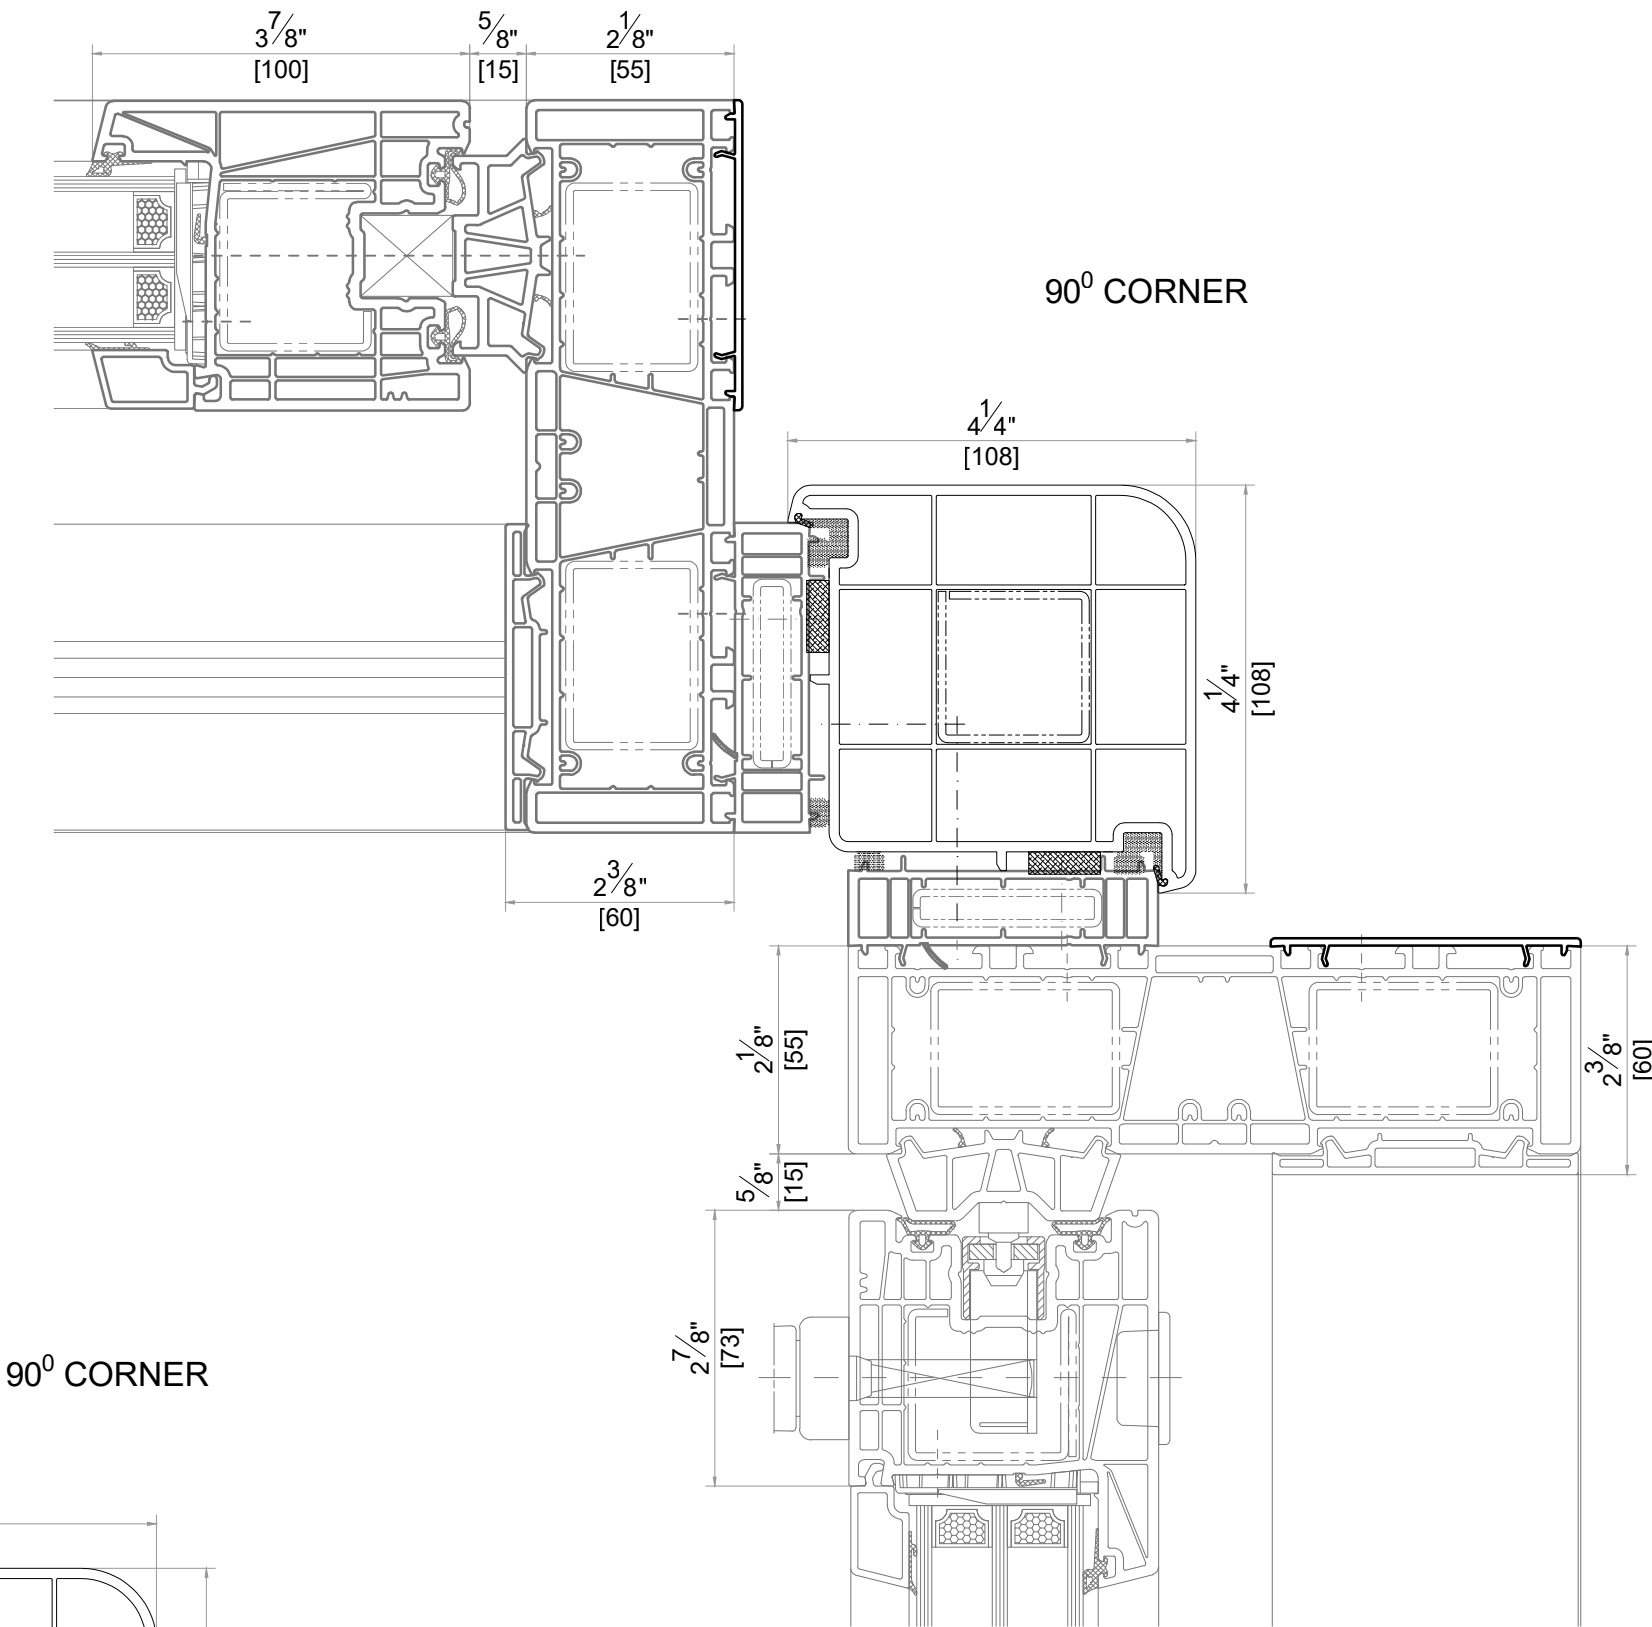

Address : 3315 Williams Blvd SW Suite 2 Box 338
Cedar Rapids, Iowa 52404-1478
Email : info@hawkeyewindows.com
Phone : 319-232-3220
800-701-3220

SYSTEM : SALAMANDER evolutionDrive82 Lift&Slide (+ SIEGENIA)
DATE : 11/30/2021 SCALE : 6" = 1'-0"
DESCRIPTION

GEORGIAN BARS

SILL OPTIONS

CORNER OPTIONS

GLAZING BEADS

SYSTEM : SALAMANDER evolutionDrive82 Lift&Slide (+ SIEGENIA)
DATE : 11/30/2021 SCALE : 6" = 1'-0"
DESCRIPTION

Address : 3315 Williams Blvd SW Suite 2 Box 338
Cedar Rapids, Iowa 52404-1478
Email : info@hawkeyewindows.com
Phone : 319-232-3220
800-701-3220