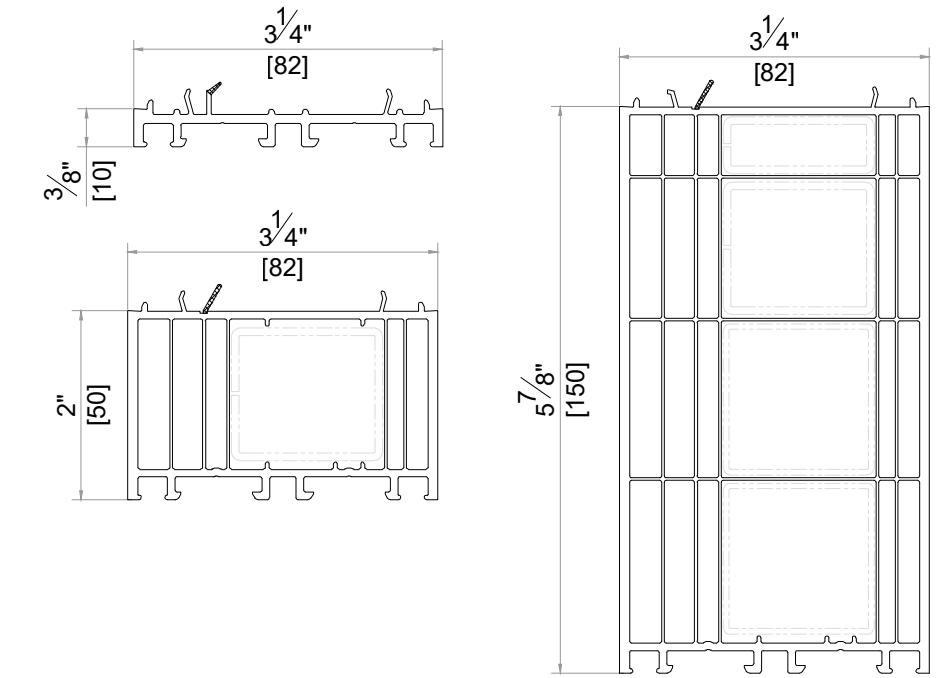

WINDOWS and DOORS - LIFT & SLIDE (ELEVATIONS INSIDE LOOK)

THRESHOLDS (SIEGENIA SYSTEM HARDWARE)

FRAME EXTENSION ASSEMBLY EXAMPLES

EXTENSION PROFILES

COUPLING PROFILES

OTHER THRESHOLDS

IN THESE DRAWINGS, THRESHOLD + HARDWARE ELEMENTS ARE SIEGENIA BRAND, THERE ARE ALSO OTHER SIMILAR BRANDS. IF ANY OTHER BRAND TO BE USED, PLEASE REFER TO THE HARDWARE MANUFACTURER.

GEORGIAN BARS

SILL OPTIONS

CORNER OPTIONS

GLAZING BEADS

SYSTEM : SALAMANDER evolutionDrive82 Lift&Slide (+ SIEGENIA)
DATE : 11/30/2021 SCALE : 6" = 1'-0"
DESCRIPTION

Address : 3315 Williams Blvd SW Suite 2 Box 338
Cedar Rapids, Iowa 52404-1478
Email : info@hawkeyewindows.com
Phone : 319-232-3220
800-701-3220