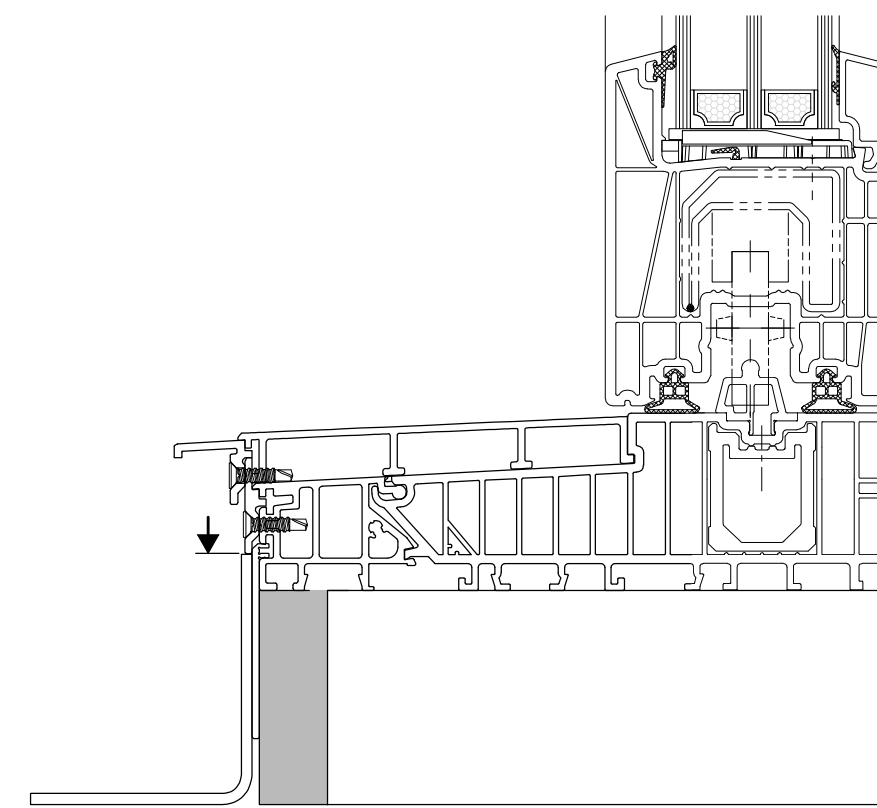

SILL OPTIONS