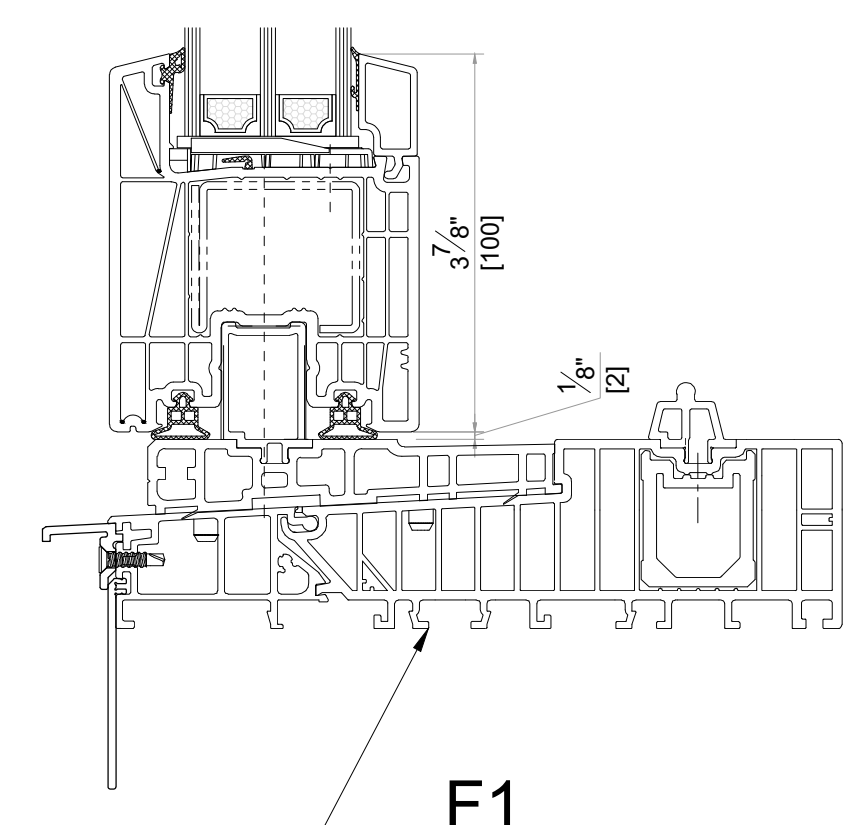

WINDOWS and DOORS - LIFT & SLIDE (ELEVATIONS INSIDE LOOK)

THRESHOLDS (SIEGENIA SYSTEM HARDWARE)

FRAME EXTENSION ASSEMBLY EXAMPLES

EXTENSION PROFILES

COUPLING PROFILES

OTHER THRESHOLDS

IN THESE DRAWINGS, THRESHOLD + HARDWARE ELEMENTS ARE SIEGENIA BRAND, THERE ARE ALSO OTHER SIMILAR BRANDS. IF ANY OTHER BRAND TO BE USED, PLEASE REFER TO THE HARDWARE MANUFACTURER.

GEORGIAN BARS

SILL OPTIONS

CORNER OPTIONS

GLAZING BEADS

SYSTEM : SALAMANDER evolutionDrive82 Lift&Slide (+ SIEGENIA)
DATE : 11/30/2021 SCALE : 6" = 1'-0"
DESCRIPTION

Address : 3315 Williams Blvd SW Suite 2 Box 338
Cedar Rapids, Iowa 52404-1478
Email : info@hawkeyewindows.com
Phone : 319-232-3220
800-701-3220