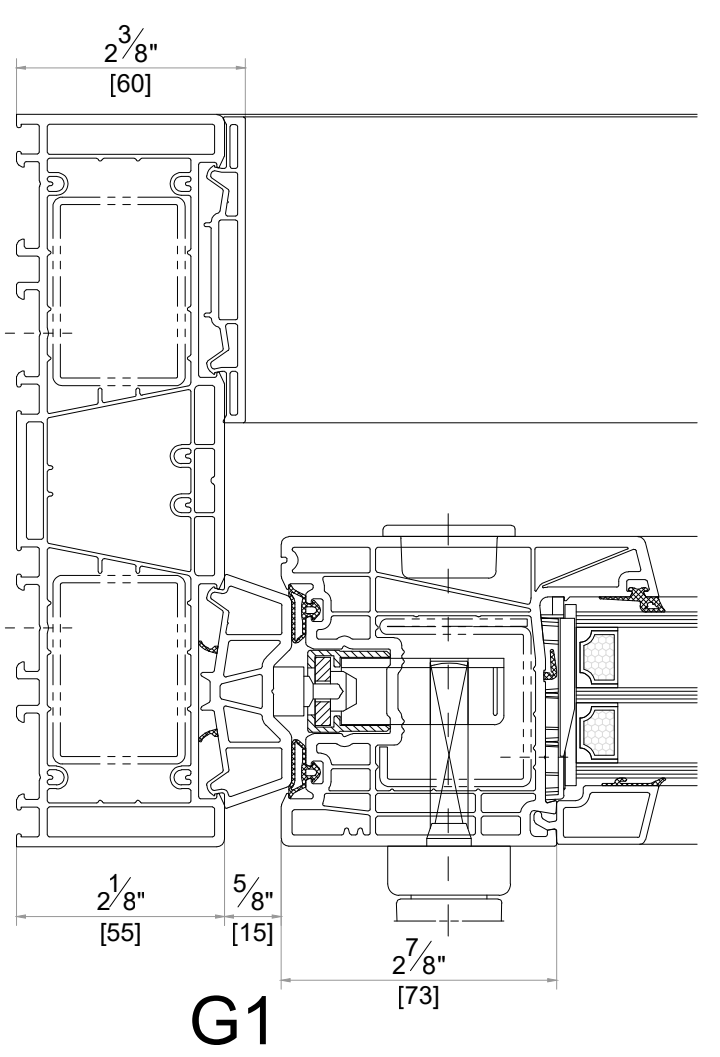

WINDOWS and DOORS - LIFT & SLIDE (ELEVATIONS INSIDE LOOK)

THRESHOLDS (SIEGENIA SYSTEM HARDWARE)

FRAME EXTENSION ASSEMBLY EXAMPLES

EXTENSION PROFILES

COUPLING PROFILES

OTHER THRESHOLDS

IN THESE DRAWINGS, THRESHOLD + HARDWARE ELEMENTS ARE SIEGENIA BRAND, THERE ARE ALSO OTHER SIMILAR BRANDS. IF ANY OTHER BRAND TO BE USED, PLEASE REFER TO THE HARDWARE MANUFACTURER.

Address : 3315 Williams Blvd SW Suite 2 Box 338
Cedar Rapids, Iowa 52404-1478
Email : info@hawkeyewindows.com
Phone : 319-232-3220
800-701-3220

SYSTEM : SALAMANDER evolutionDrive82 Lift&Slide (+ SIEGENIA)
DATE : 11/30/2021 SCALE : 6" = 1'-0"
DESCRIPTION

GEORGIAN BARS

SILL OPTIONS

CORNER OPTIONS

GLAZING BEADS

SYSTEM : SALAMANDER evolutionDrive82 Lift&Slide (+ SIEGENIA)
DATE : 11/30/2021 SCALE : 6" = 1'-0"
DESCRIPTION

Address : 3315 Williams Blvd SW Suite 2 Box 338
Cedar Rapids, Iowa 52404-1478
Email : info@hawkeyewindows.com
Phone : 319-232-3220
800-701-3220