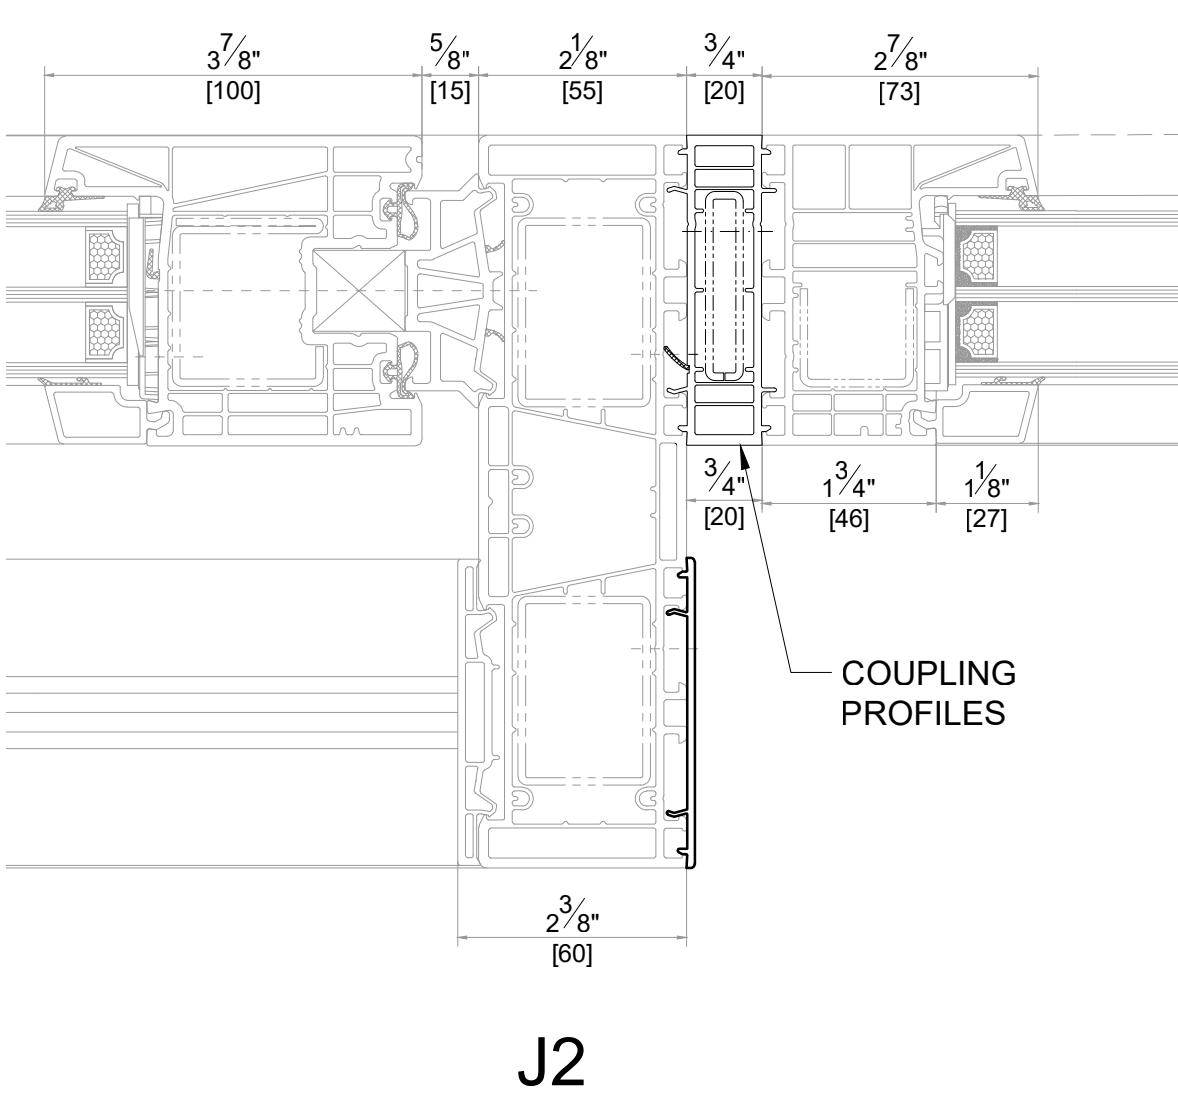

WINDOWS and DOORS - LIFT & SLIDE (ELEVATIONS INSIDE LOOK)

THRESHOLDS (SIEGENIA SYSTEM HARDWARE)

FRAME EXTENSION ASSEMBLY EXAMPLES

EXTENSION PROFILES

COUPLING PROFILES

OTHER THRESHOLDS

IN THESE DRAWINGS, THRESHOLD + HARDWARE ELEMENTS ARE SIEGENIA BRAND, THERE ARE ALSO OTHER SIMILAR BRANDS. IF ANY OTHER BRAND TO BE USED, PLEASE REFER TO THE HARDWARE MANUFACTURER.

Address : 3315 Williams Blvd SW Suite 2 Box 338
Cedar Rapids, Iowa 52404-1478
Email : info@hawkeyewindows.com
Phone : 319-232-3220
800-701-3220

SYSTEM : SALAMANDER evolutionDrive82 Lift&Slide (+ SIEGENIA)
DATE : 11/30/2021 SCALE : 6" = 1'-0"
DESCRIPTION

GEORGIAN BARS

SILL OPTIONS

CORNER OPTIONS

GLAZING BEADS

SYSTEM : SALAMANDER evolutionDrive82 Lift&Slide (+ SIEGENIA)
DATE : 11/30/2021 SCALE : 6" = 1'-0"
DESCRIPTION

Address : 3315 Williams Blvd SW Suite 2 Box 338
Cedar Rapids, Iowa 52404-1478
Email : info@hawkeyewindows.com
Phone : 319-232-3220
800-701-3220