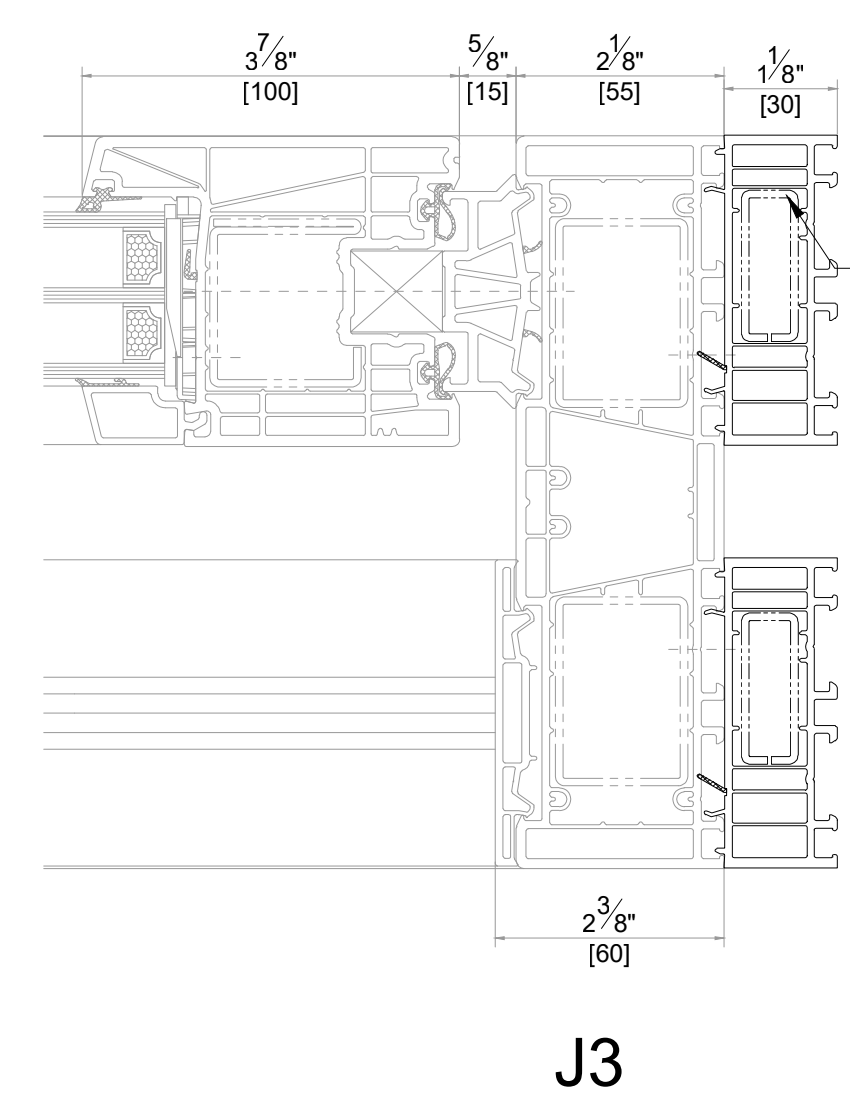

WINDOWS and DOORS - LIFT & SLIDE (ELEVATIONS INSIDE LOOK)

THRESHOLDS (SIEGENIA SYSTEM HARDWARE)

FRAME EXTENSION ASSEMBLY EXAMPLES

EXTENSION PROFILES

COUPLING PROFILES

OTHER THRESHOLDS

IN THESE DRAWINGS, THRESHOLD + HARDWARE ELEMENTS ARE SIEGENIA BRAND, THERE ARE ALSO OTHER SIMILAR BRANDS. IF ANY OTHER BRAND TO BE USED, PLEASE REFER TO THE HARDWARE MANUFACTURER.

Address : 3315 Williams Blvd SW Suite 2 Box 338
Cedar Rapids, Iowa 52404-1478
Email : info@hawkeyewindows.com
Phone : 319-232-3220
800-701-3220

SYSTEM : SALAMANDER evolutionDrive82 Lift&Slide (+ SIEGENIA)
DATE : 11/30/2021 SCALE : 6" = 1'-0"
DESCRIPTION