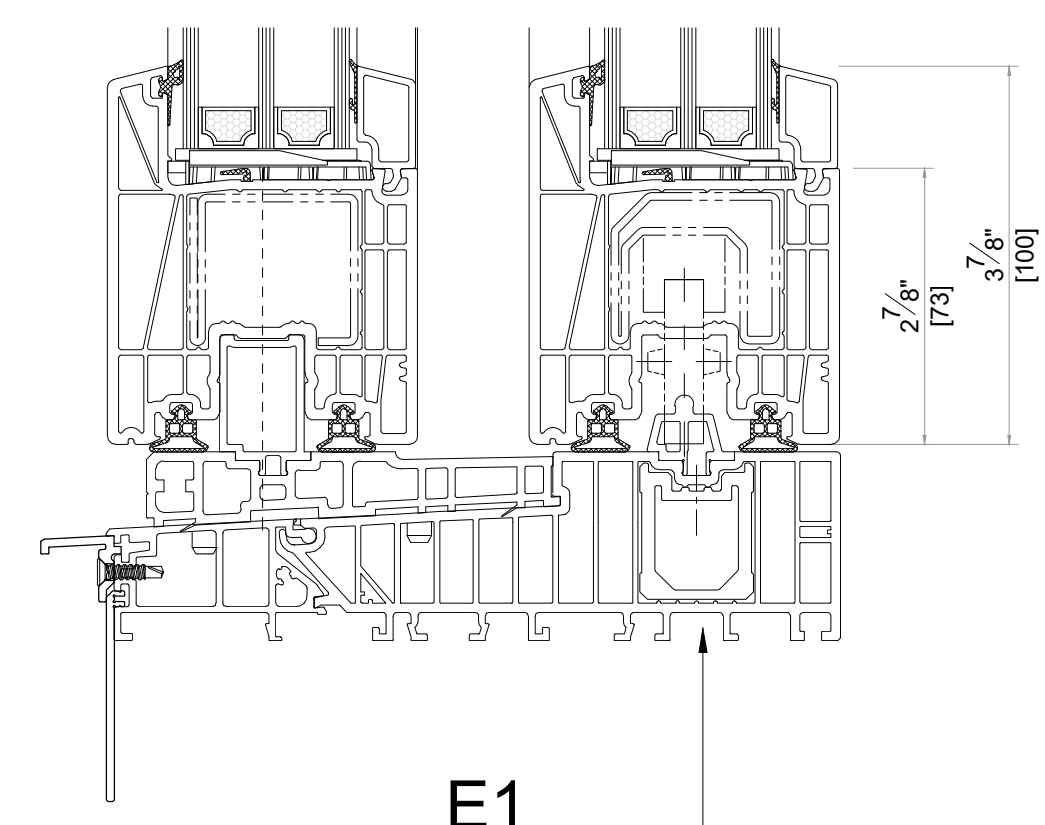

WINDOWS and DOORS - LIFT & SLIDE (ELEVATIONS INSIDE LOOK)

THRESHOLDS (SIEGENIA SYSTEM HARDWARE)

FRAME EXTENSION ASSEMBLY EXAMPLES

EXTENSION PROFILES

COUPLING PROFILES

OTHER THRESHOLDS

IN THESE DRAWINGS, THRESHOLD + HARDWARE ELEMENTS ARE SIEGENIA BRAND, THERE ARE ALSO OTHER SIMILAR BRANDS. IF ANY OTHER BRAND TO BE USED, PLEASE REFER TO THE HARDWARE MANUFACTURER.