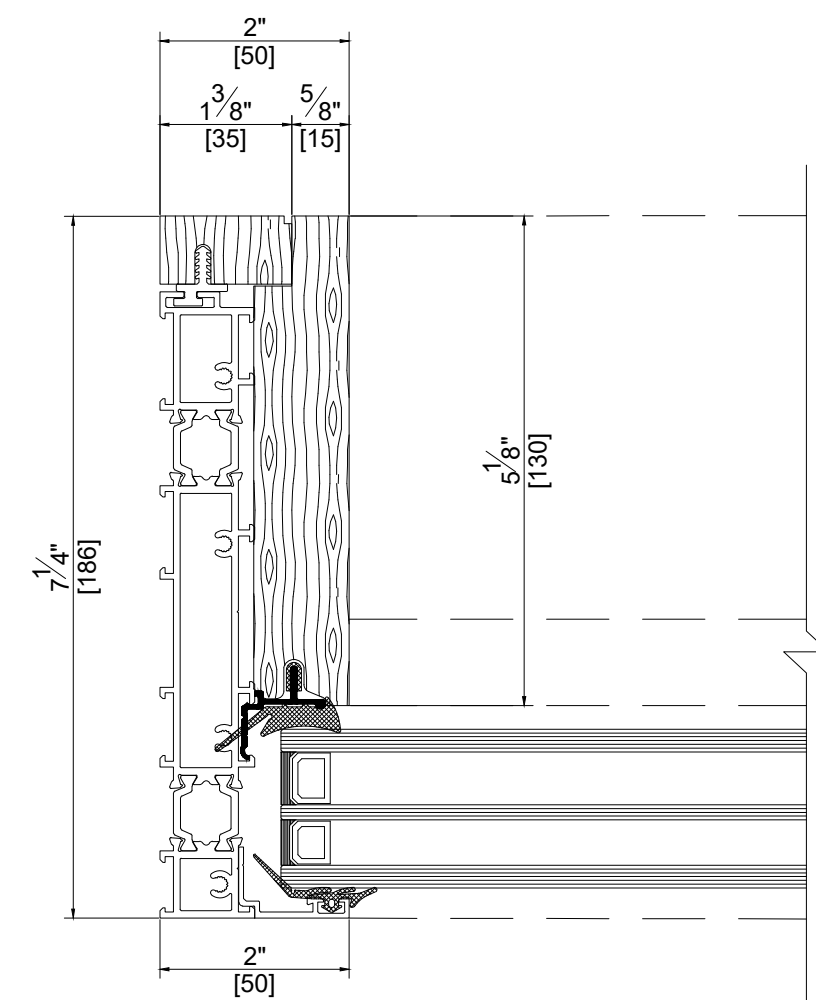

WINDOWS and DOORS LIFT & SLIDE (ELEVATIONS OUTSIDE LOOK)

E

F

G

C

D

E

F

H

F

E

GEORGIAN BARS

IGU SURFACE MOUNTED MUNTINS

IGU INTERNAL GEORGIAN BAR

SYSTEM : Aluwood AW-200		
DATE : 06/20/2022	SCALE : 6" = 1'-0"	
DESCRIPTION		

Address : 3315 Williams Blvd SW Suite 2 Box 338  
 Cedar Rapids, Iowa 52404-1478  
 Email : info@hawkeyewindows.com  
 Phone : 319-232-3220  
 800-701-3220