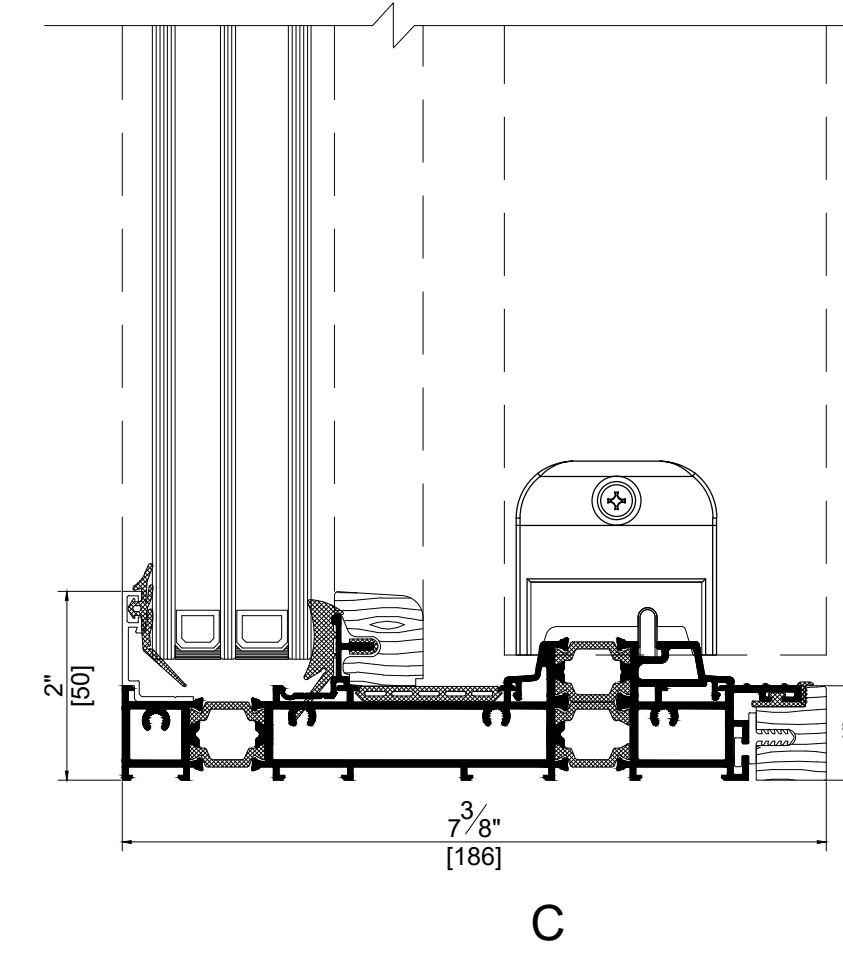

WINDOWS and DOORS LIFT & SLIDE (ELEVATIONS OUTSIDE LOOK)

E

F

G

C

D

E

F

H

F

E

GEORGIAN BARS

IGU SURFACE MOUNTED MUNTINS

IGU INTERNAL GEORGIAN BAR

SYSTEM : Aluwood AW-200		
DATE : 06/20/2022	SCALE : 6" = 1'-0"	
DESCRIPTION		

Address : 3315 Williams Blvd SW Suite 2 Box 338  
 Cedar Rapids, Iowa 52404-1478  
 Email : info@hawkeyewindows.com  
 Phone : 319-232-3220  
 800-701-3220