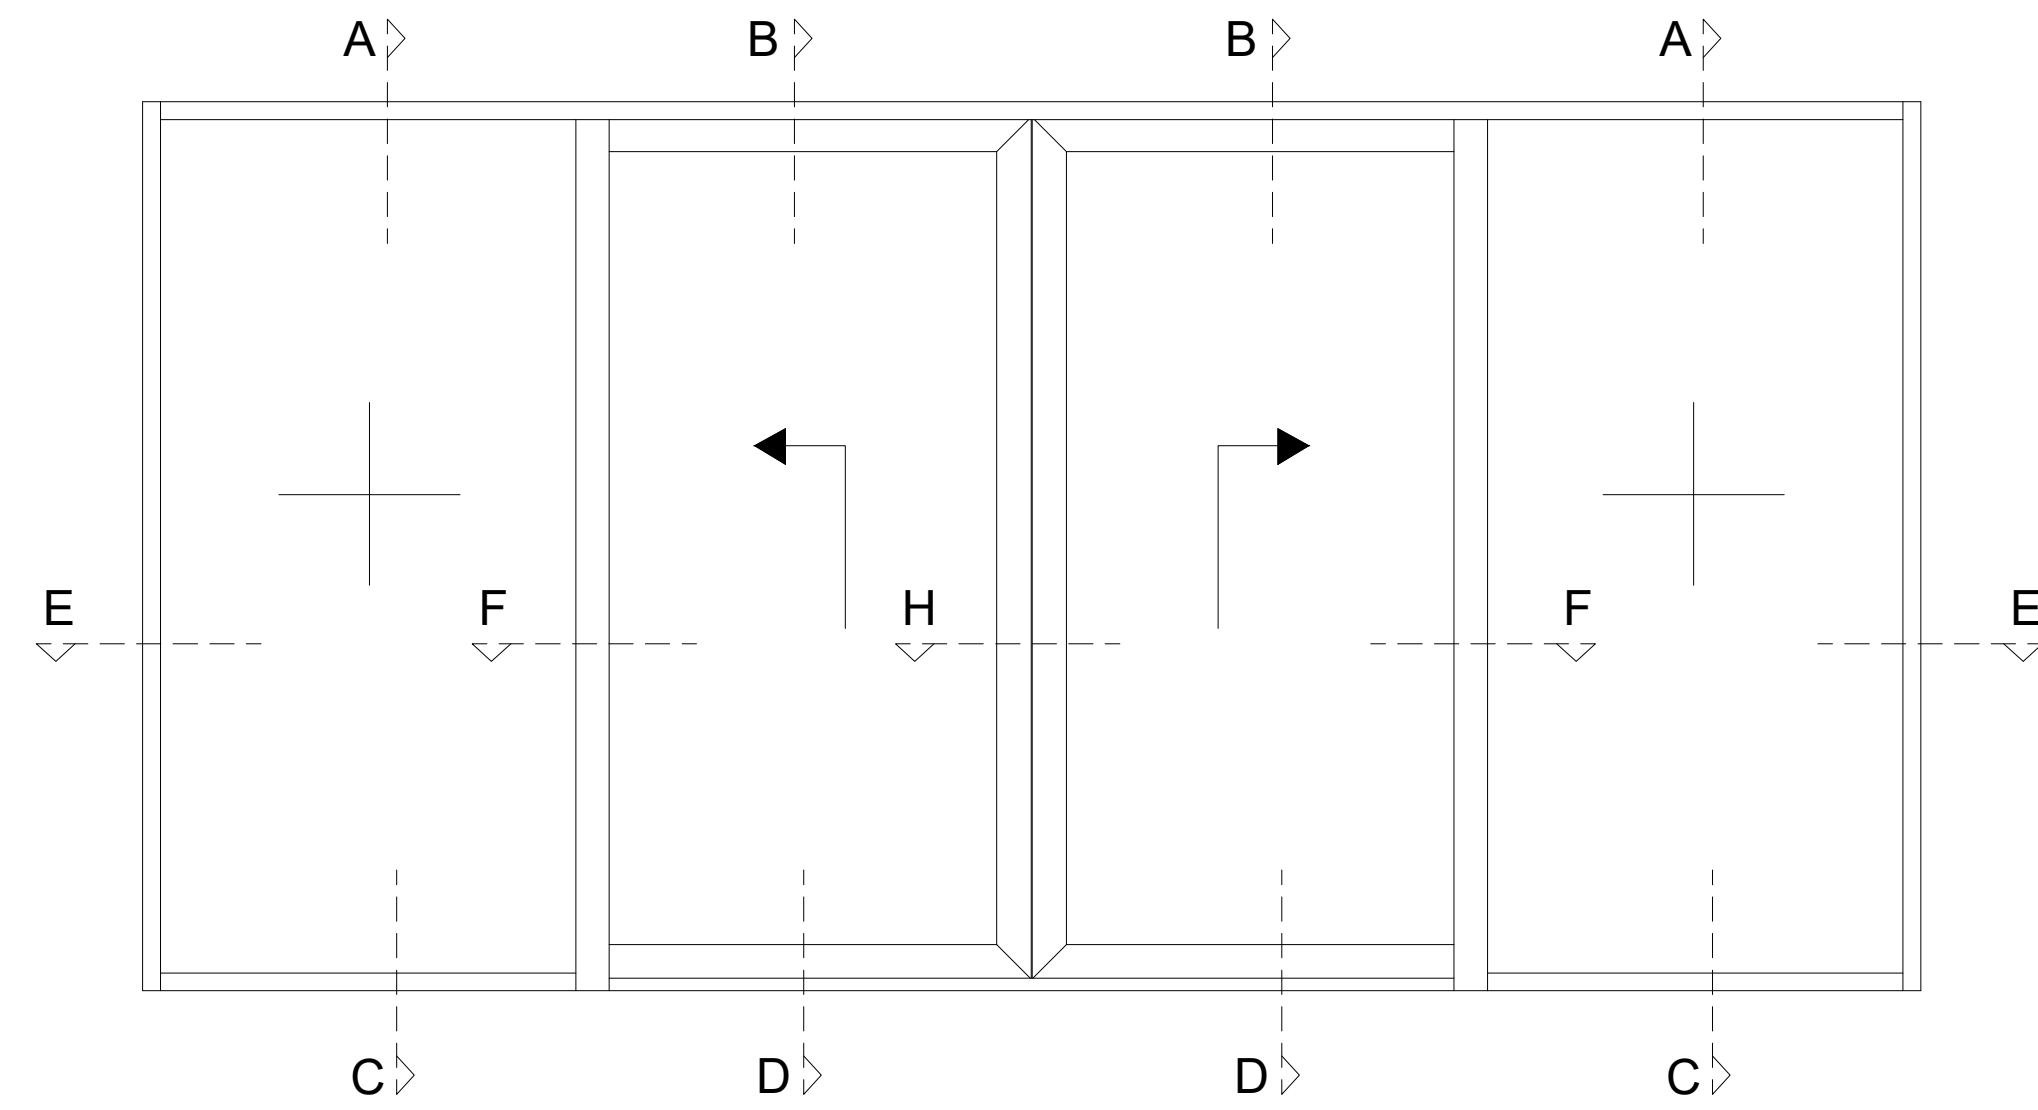

WINDOWS and DOORS LIFT & SLIDE (ELEVATIONS OUTSIDE LOOK)

E

F

G

C

D

E

F

H

F

E

GEORGIAN BARS

IGU SURFACE MOUNTED MUNTINS

IGU INTERNAL GEORGIAN BAR

SYSTEM : Aluwood AW-200		
DATE : 06/20/2022	SCALE : 6" = 1'-0"	
DESCRIPTION		

Address : 3315 Williams Blvd SW Suite 2 Box 338  
 Cedar Rapids, Iowa 52404-1478  
 Email : info@hawkeyewindows.com  
 Phone : 319-232-3220  
 800-701-3220