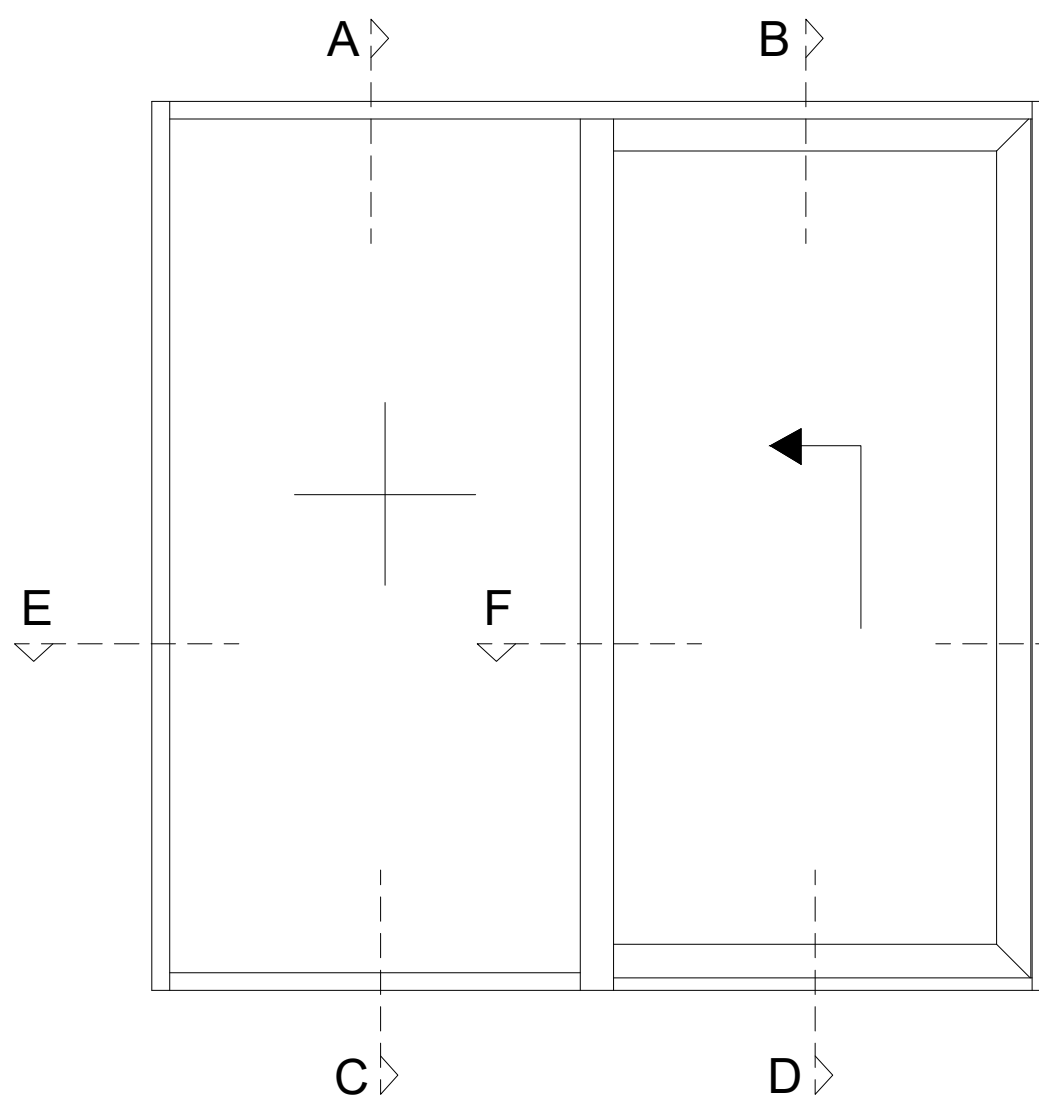

WINDOWS and DOORS LIFT & SLIDE (ELEVATIONS OUTSIDE LOOK)

E

F

G

C

D

E

F

H

F

E

GEORGIAN BARS

IGU SURFACE MOUNTED MUNTINS

IGU INTERNAL GEORGIAN BAR

SYSTEM : Aluwood AW-200		
DATE : 06/20/2022	SCALE : 6" = 1'-0"	
DESCRIPTION		

Address : 3315 Williams Blvd SW Suite 2 Box 338  
 Cedar Rapids, Iowa 52404-1478  
 Email : info@hawkeyewindows.com  
 Phone : 319-232-3220  
 800-701-3220