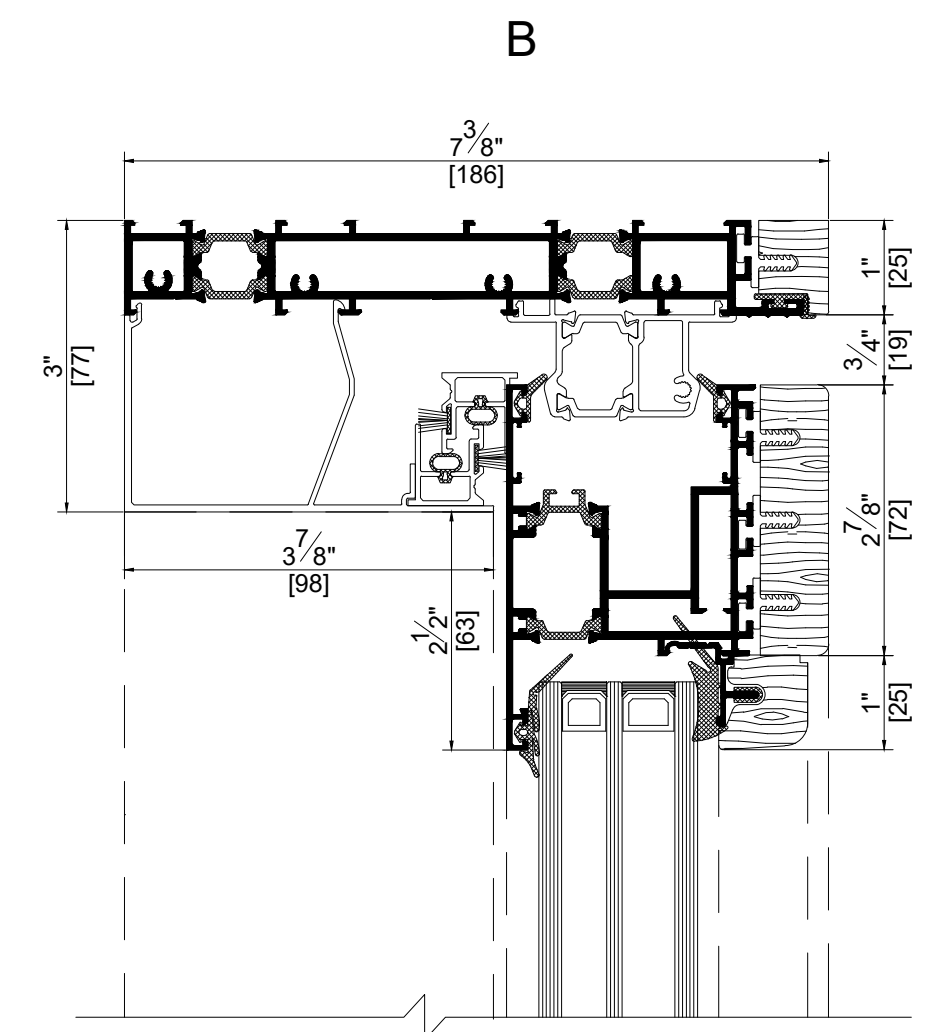

WINDOWS and DOORS LIFT & SLIDE (ELEVATIONS OUTSIDE LOOK)

E

F

G

C

D

E

F

H

F

E

GEORGIAN BARS

IGU SURFACE MOUNTED MUNTINS

IGU INTERNAL GEORGIAN BAR

SYSTEM : Aluwood AW-200		
DATE : 06/20/2022	SCALE : 6" = 1'-0"	
DESCRIPTION		

Address : 3315 Williams Blvd SW Suite 2 Box 338  
 Cedar Rapids, Iowa 52404-1478  
 Email : info@hawkeyewindows.com  
 Phone : 319-232-3220  
 800-701-3220