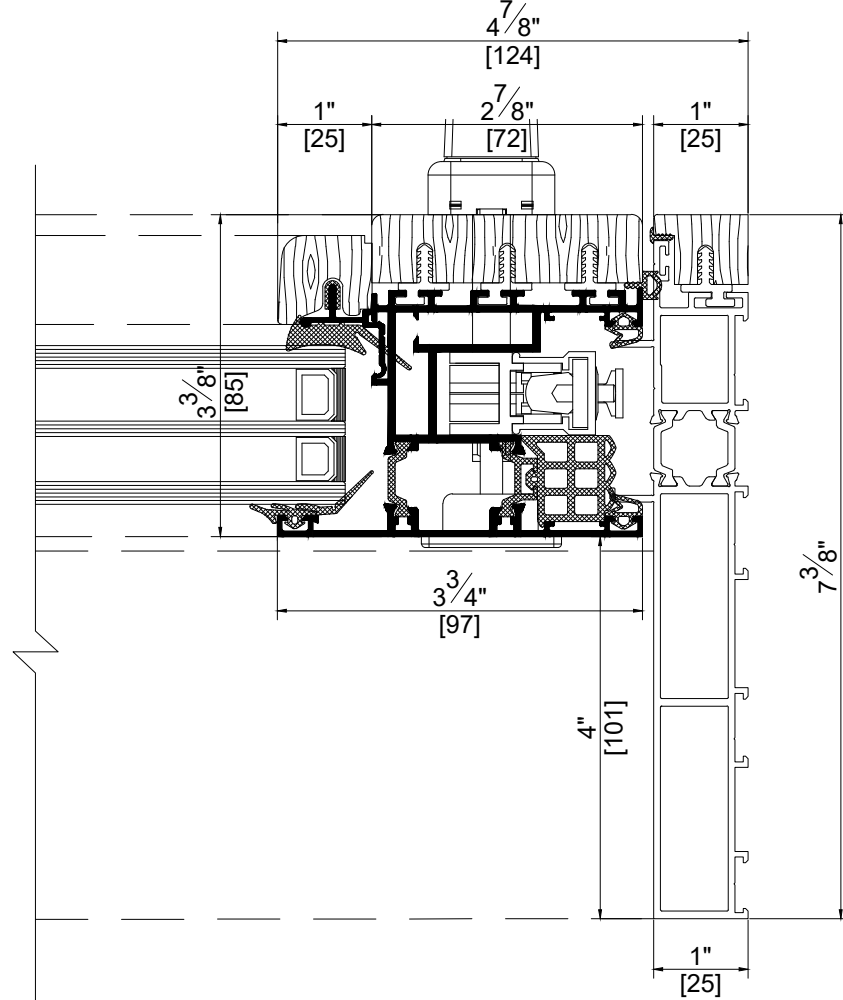

WINDOWS and DOORS LIFT & SLIDE (ELEVATIONS OUTSIDE LOOK)

E

F

G

C

D

E

F

H

F

E

GEORGIAN BARS

IGU SURFACE MOUNTED MUNTINS

IGU INTERNAL GEORGIAN BAR

SYSTEM : Aluwood AW-200		
DATE : 06/20/2022	SCALE : 6" = 1'-0"	
DESCRIPTION		

Address : 3315 Williams Blvd SW Suite 2 Box 338  
 Cedar Rapids, Iowa 52404-1478  
 Email : info@hawkeyewindows.com  
 Phone : 319-232-3220  
 800-701-3220