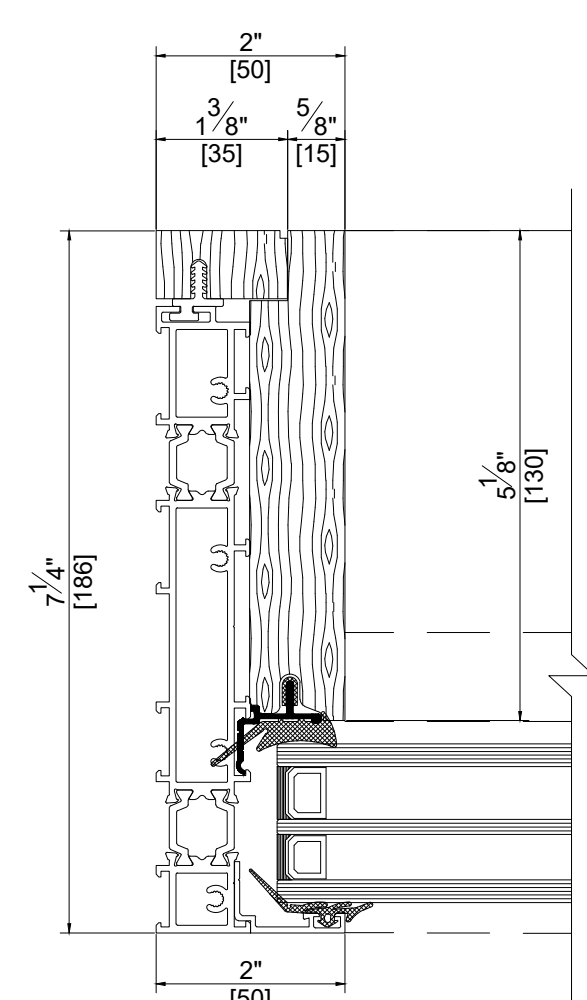

WINDOWS and DOORS LIFT & SLIDE (ELEVATIONS OUTSIDE LOOK)

E

F

G

C

D

E

F

H

F

E

GEORGIAN BARS

IGU SURFACE MOUNTED MUNTINS

IGU INTERNAL GEORGIAN BAR

SYSTEM : Aluwood AW-200		
DATE : 06/20/2022	SCALE : 6" = 1'-0"	
DESCRIPTION		

Address : 3315 Williams Blvd SW Suite 2 Box 338  
 Cedar Rapids, Iowa 52404-1478  
 Email : info@hawkeyewindows.com  
 Phone : 319-232-3220  
 800-701-3220