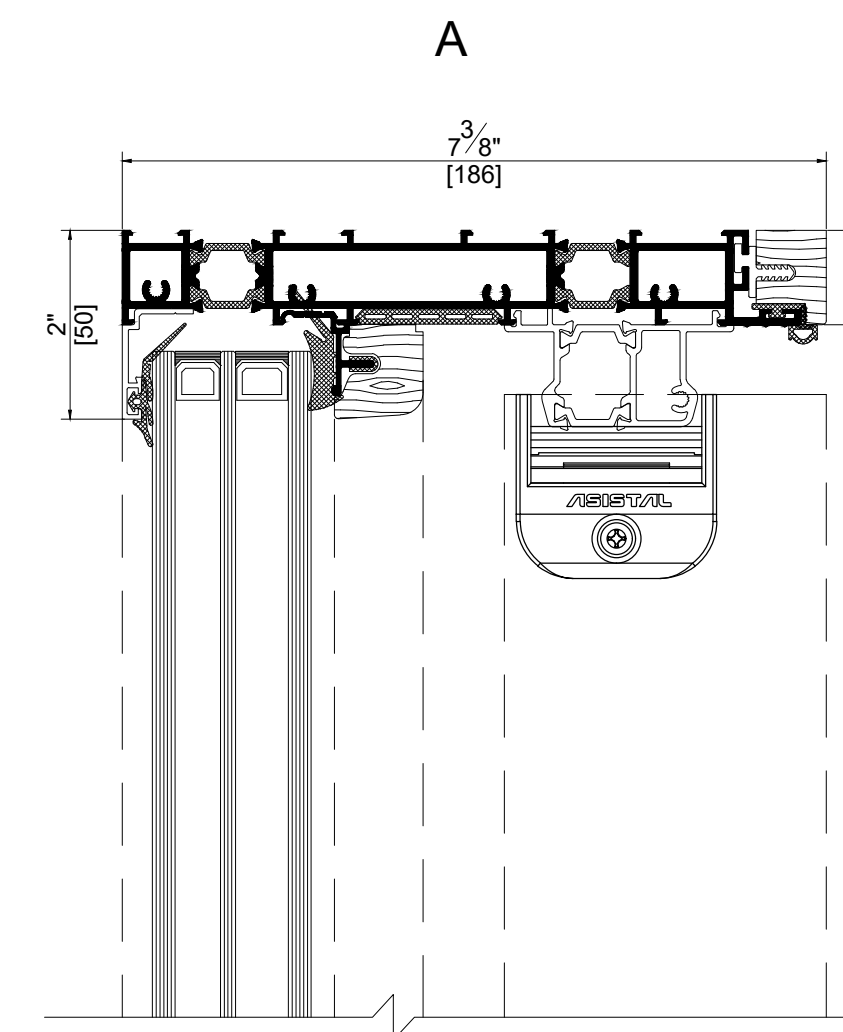

WINDOWS and DOORS LIFT & SLIDE (ELEVATIONS OUTSIDE LOOK)

E

F

G

C

D

E

F

H

F

E

GEORGIAN BARS

IGU SURFACE MOUNTED MUNTINS

IGU INTERNAL GEORGIAN BAR

SYSTEM : Aluwood AW-200		
DATE : 06/20/2022	SCALE : 6" = 1'-0"	
DESCRIPTION		

Address : 3315 Williams Blvd SW Suite 2 Box 338  
 Cedar Rapids, Iowa 52404-1478  
 Email : info@hawkeyewindows.com  
 Phone : 319-232-3220  
 800-701-3220