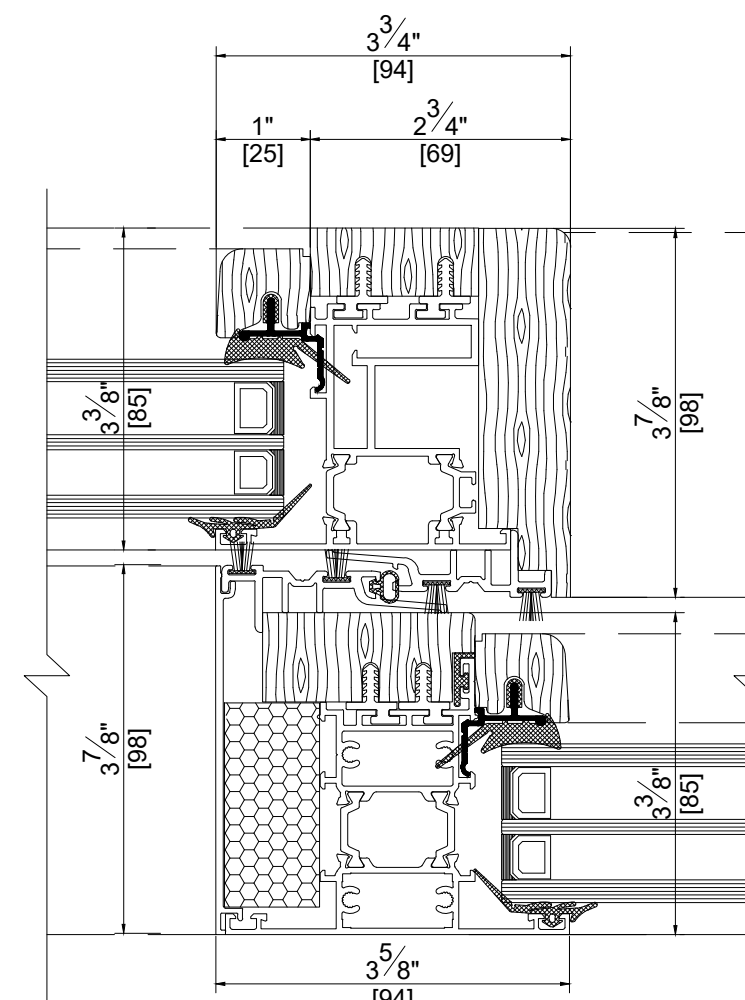

WINDOWS and DOORS LIFT & SLIDE (ELEVATIONS OUTSIDE LOOK)

E

F

G

C

D

E

F

H

F

E

GEORGIAN BARS

IGU SURFACE MOUNTED MUNTINS

IGU INTERNAL GEORGIAN BAR

SYSTEM : Aluwood AW-200		
DATE : 06/20/2022	SCALE : 6" = 1'-0"	
DESCRIPTION		

Address : 3315 Williams Blvd SW Suite 2 Box 338  
 Cedar Rapids, Iowa 52404-1478  
 Email : info@hawkeyewindows.com  
 Phone : 319-232-3220  
 800-701-3220