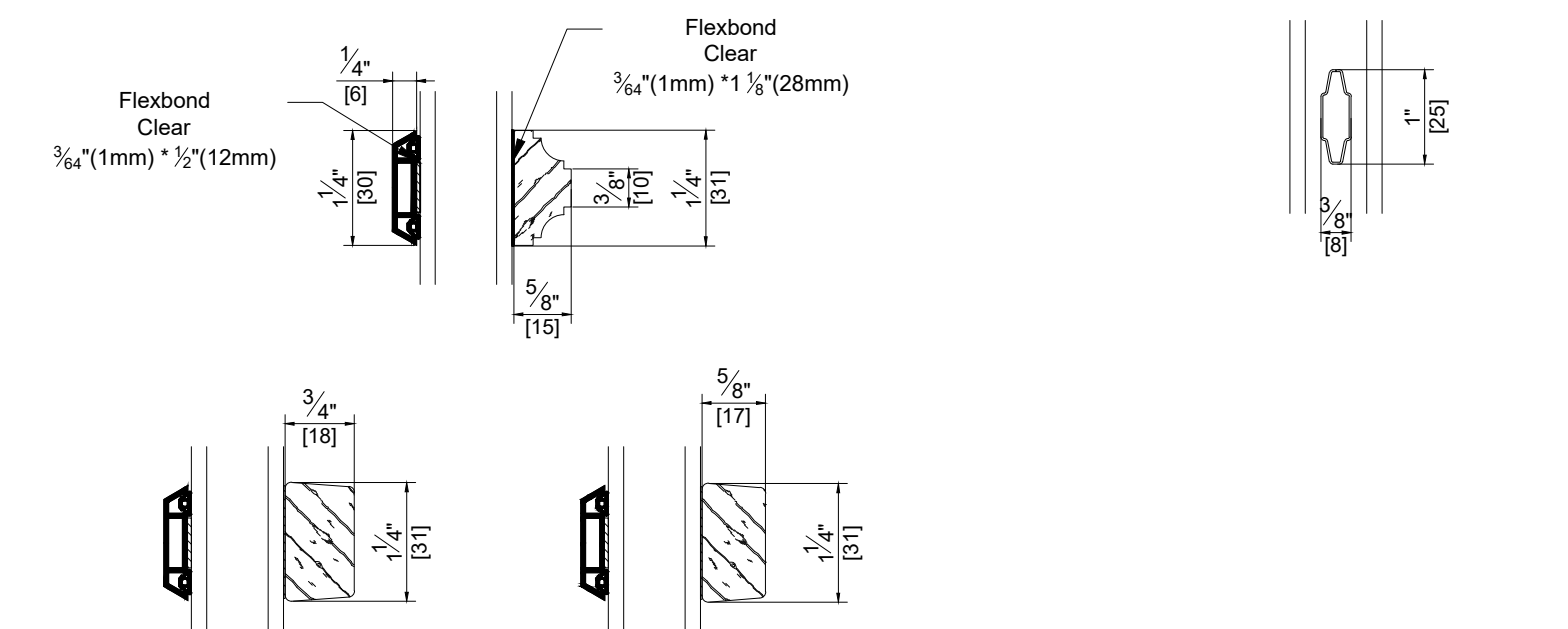

H

F

E

GEORGIAN BARS

IGU SURFACE MOUNTED MUNTINS

IGU INTERNAL GEORGIAN BAR

SYSTEM : Aluwood AW-200		
DATE : 06/20/2022	SCALE : 6" = 1'-0"	
DESCRIPTION		

Address : 3315 Williams Blvd SW Suite 2 Box 338  
 Cedar Rapids, Iowa 52404-1478  
 Email : info@hawkeyewindows.com  
 Phone : 319-232-3220  
 800-701-3220