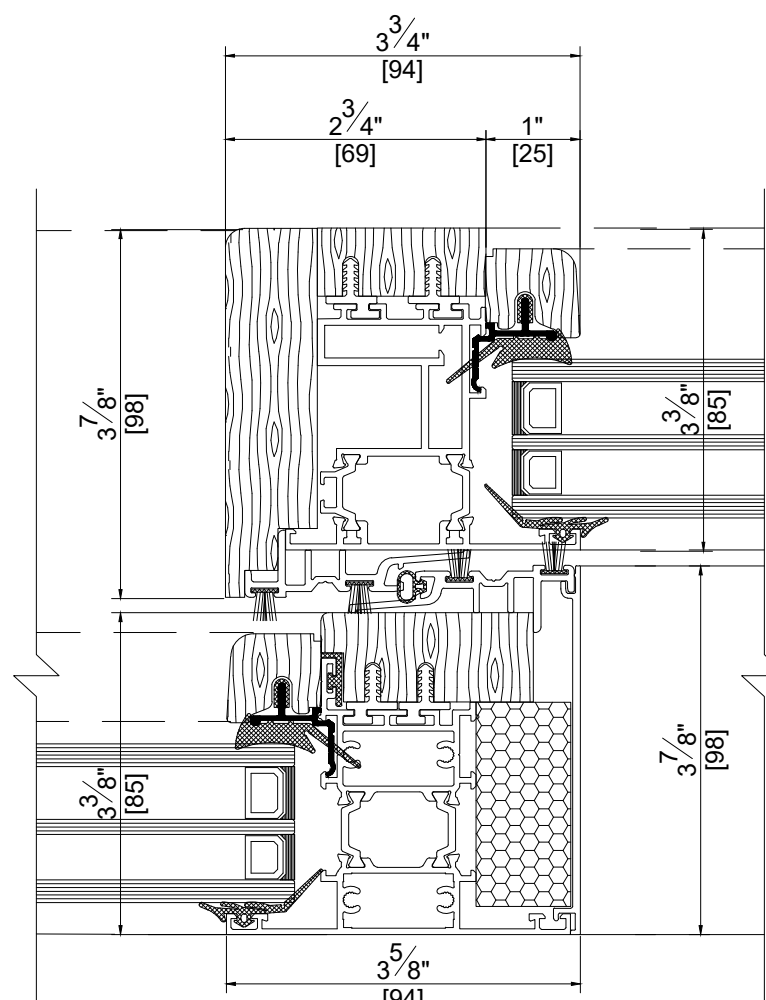

WINDOWS and DOORS LIFT & SLIDE (ELEVATIONS OUTSIDE LOOK)

E

F

G

C

D

E

F

H

F

E

GEORGIAN BARS

IGU SURFACE MOUNTED MUNTINS

IGU INTERNAL GEORGIAN BAR

SYSTEM : Aluwood AW-200		
DATE : 06/20/2022	SCALE : 6" = 1'-0"	
DESCRIPTION		

Address : 3315 Williams Blvd SW Suite 2 Box 338  
 Cedar Rapids, Iowa 52404-1478  
 Email : info@hawkeyewindows.com  
 Phone : 319-232-3220  
 800-701-3220