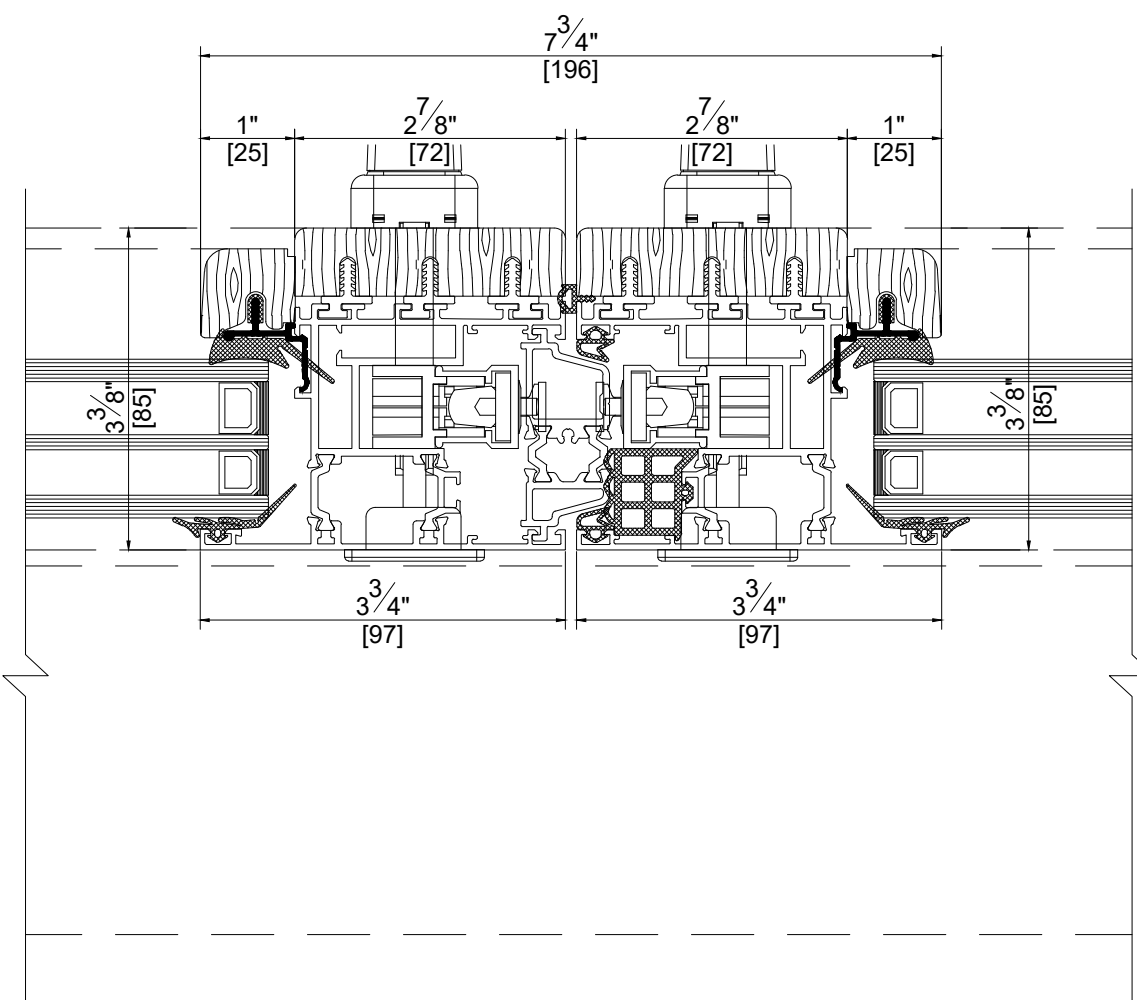

WINDOWS and DOORS LIFT & SLIDE (ELEVATIONS OUTSIDE LOOK)

E

F

G

C

D

E

F

H

F

E

GEORGIAN BARS

IGU SURFACE MOUNTED MUNTINS

IGU INTERNAL GEORGIAN BAR

SYSTEM : Aluwood AW-200		
DATE : 06/20/2022	SCALE : 6" = 1'-0"	
DESCRIPTION		

Address : 3315 Williams Blvd SW Suite 2 Box 338  
 Cedar Rapids, Iowa 52404-1478  
 Email : info@hawkeyewindows.com  
 Phone : 319-232-3220  
 800-701-3220