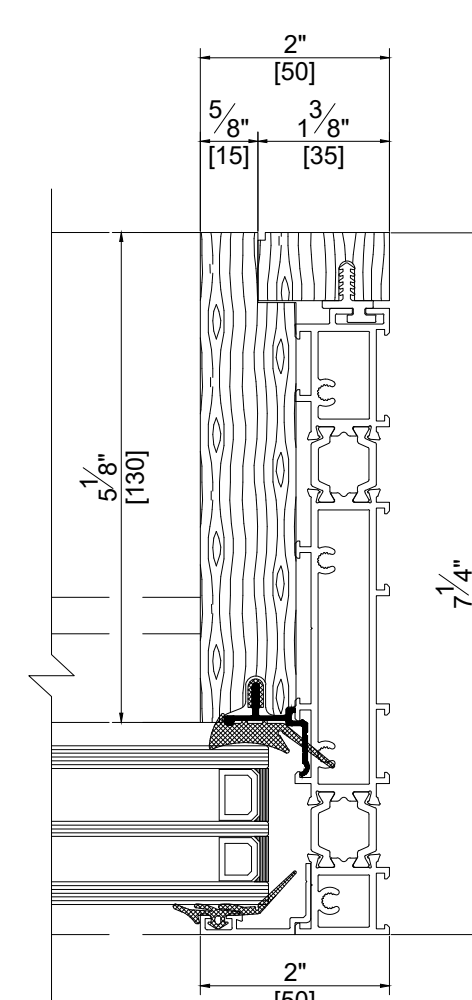

WINDOWS and DOORS LIFT & SLIDE (ELEVATIONS OUTSIDE LOOK)

E

F

G

C

D

E

F

H

F

E

GEORGIAN BARS

IGU SURFACE MOUNTED MUNTINS

IGU INTERNAL GEORGIAN BAR

SYSTEM : Aluwood AW-200		
DATE : 06/20/2022	SCALE : 6" = 1'-0"	
DESCRIPTION		

Address : 3315 Williams Blvd SW Suite 2 Box 338  
 Cedar Rapids, Iowa 52404-1478  
 Email : info@hawkeyewindows.com  
 Phone : 319-232-3220  
 800-701-3220