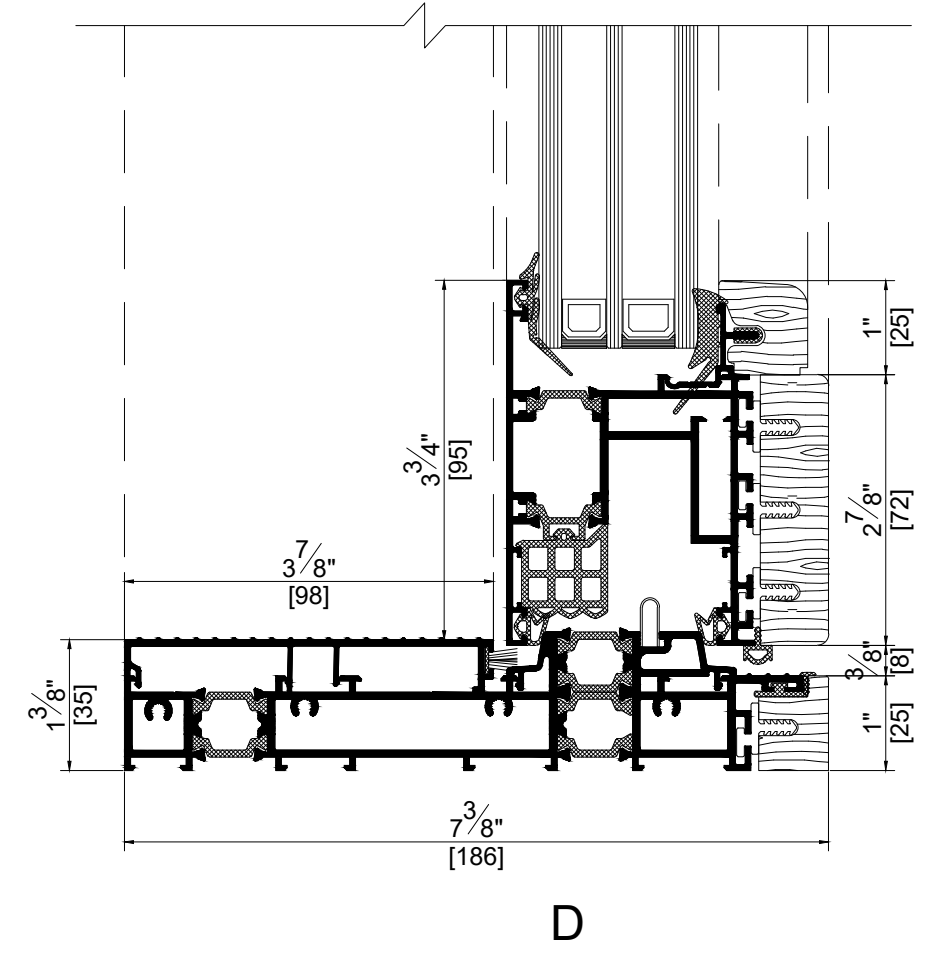

WINDOWS and DOORS LIFT & SLIDE (ELEVATIONS OUTSIDE LOOK)

E

F

G

C

D

E

F

H

F

E

GEORGIAN BARS

IGU SURFACE MOUNTED MUNTINS

IGU INTERNAL GEORGIAN BAR

SYSTEM : Aluwood AW-200		
DATE : 06/20/2022	SCALE : 6" = 1'-0"	
DESCRIPTION		

Address : 3315 Williams Blvd SW Suite 2 Box 338  
 Cedar Rapids, Iowa 52404-1478  
 Email : info@hawkeyewindows.com  
 Phone : 319-232-3220  
 800-701-3220