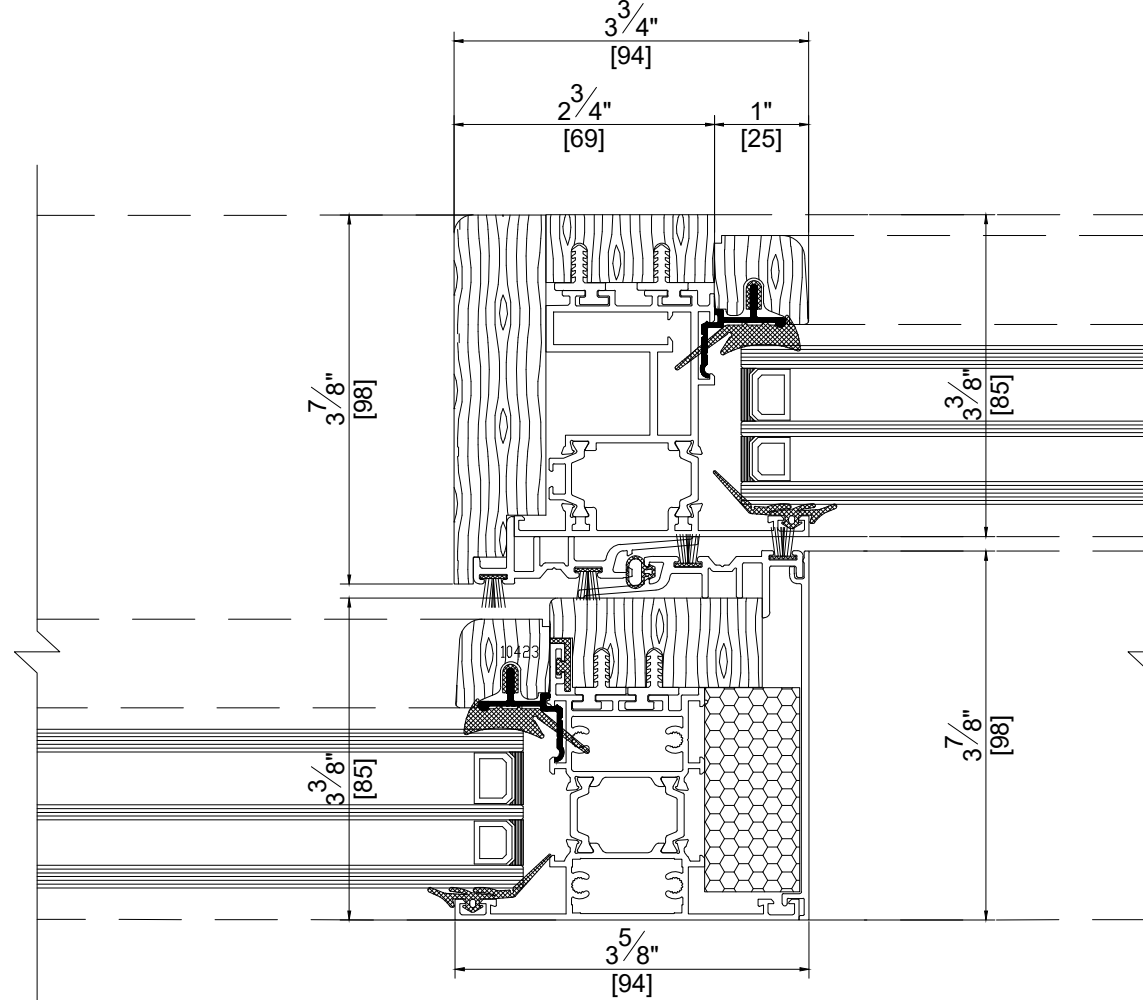

WINDOWS and DOORS LIFT & SLIDE (ELEVATIONS OUTSIDE LOOK)

E

F

G

C

D

E

F

H

F

E

GEORGIAN BARS

IGU SURFACE MOUNTED MUNTINS

IGU INTERNAL GEORGIAN BAR

SYSTEM : Aluwood AW-200		
DATE : 06/20/2022	SCALE : 6" = 1'-0"	
DESCRIPTION		

Address : 3315 Williams Blvd SW Suite 2 Box 338  
 Cedar Rapids, Iowa 52404-1478  
 Email : info@hawkeyewindows.com  
 Phone : 319-232-3220  
 800-701-3220